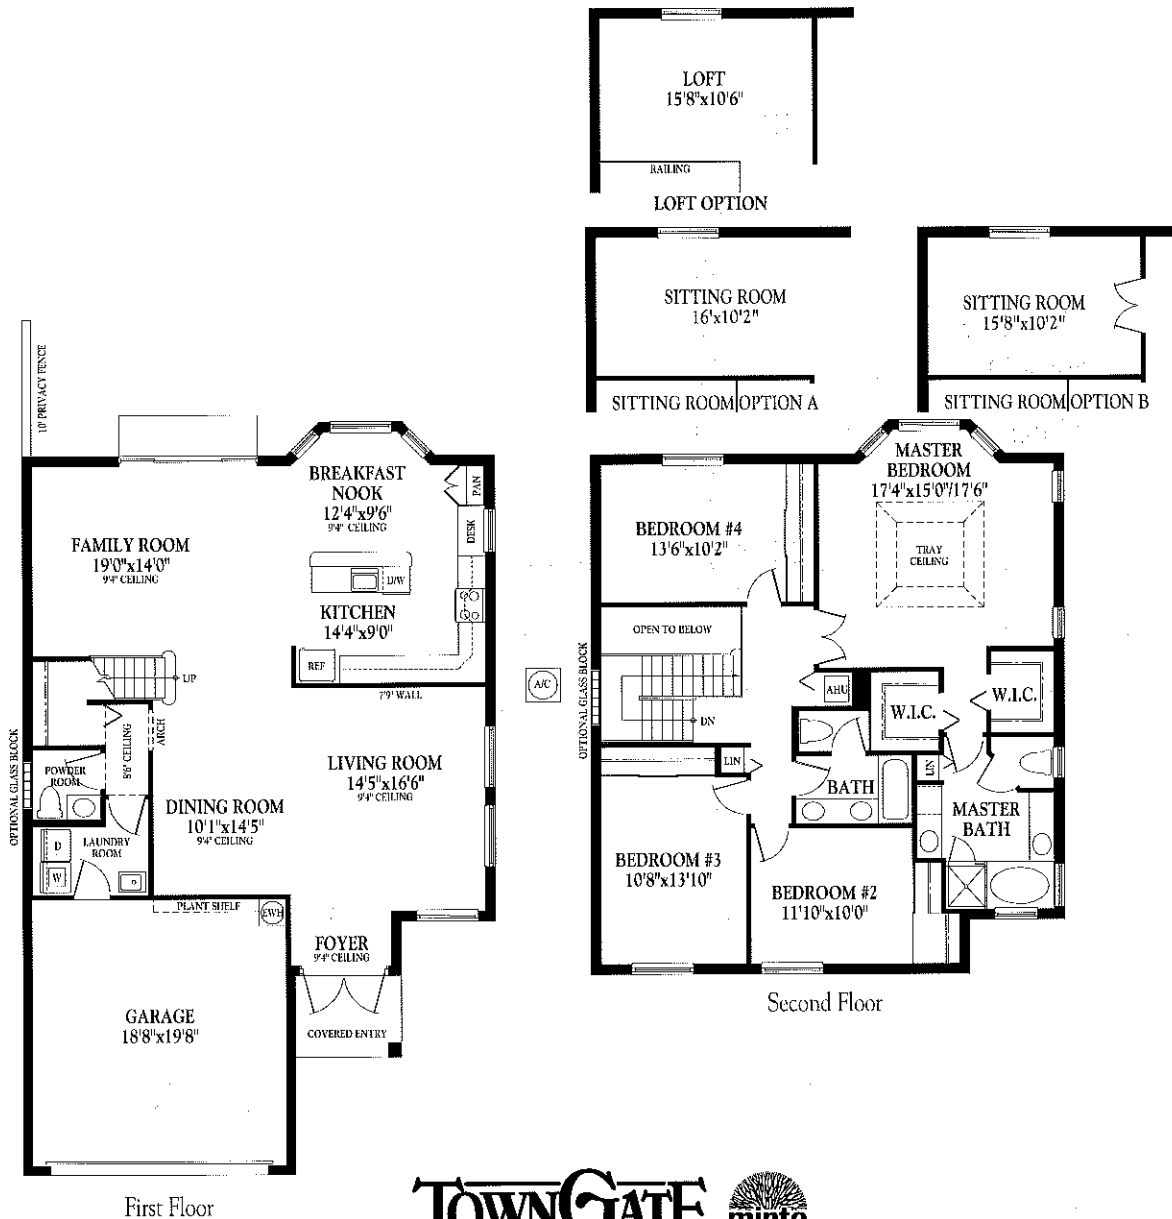

CONTEMPO SINGLE FAMILY HOMES

Elevation 738A

Elevation 738B

Compliments of

Willard
REALTY TEAM

CONTEMPO MODEL 738

954-745-4735

Keller Williams Realty

4 Bedroom, 2 1/2 Bath

First Floor Living Area	1,219
Second Floor Living Area	1,229
Total Living Area	2,448
Garage	403
Covered Entry	47
Gross Total	2,898

All dimensions, specifications and features are approximate and subject to change without notice. 1/98. 738F.