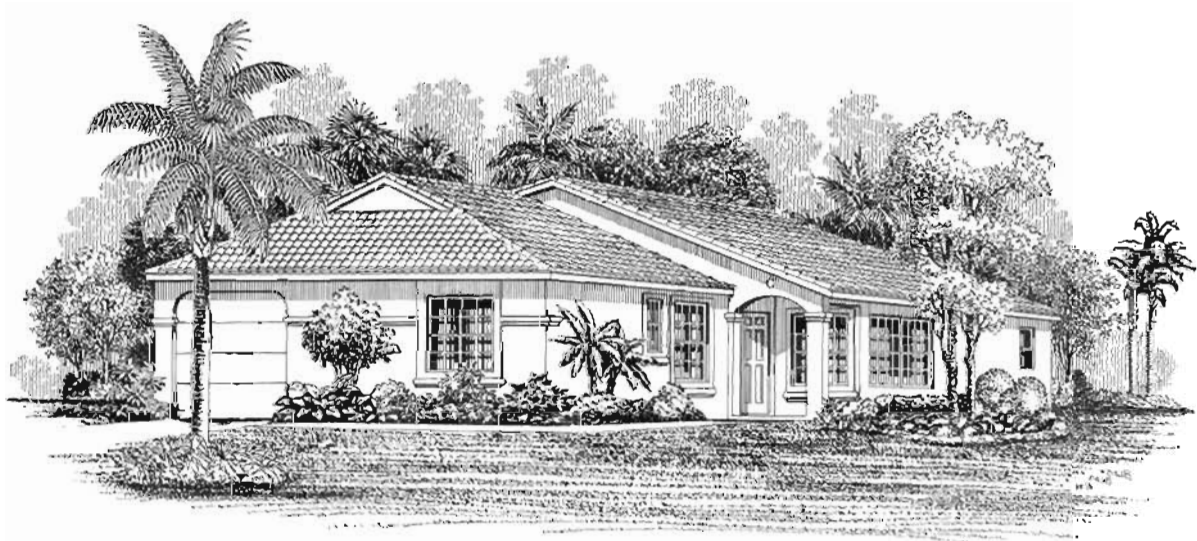

CONTEMPO SINGLE FAMILY HOMES

Elevation 733A

Elevation 733B

CONTEMPO MODEL 733

**GATE
OPENER**

3 Bedroom, 2 Bath

First Floor Living Area	1,420
Garage	244
Covered Entry	37
Gross Total	1,701