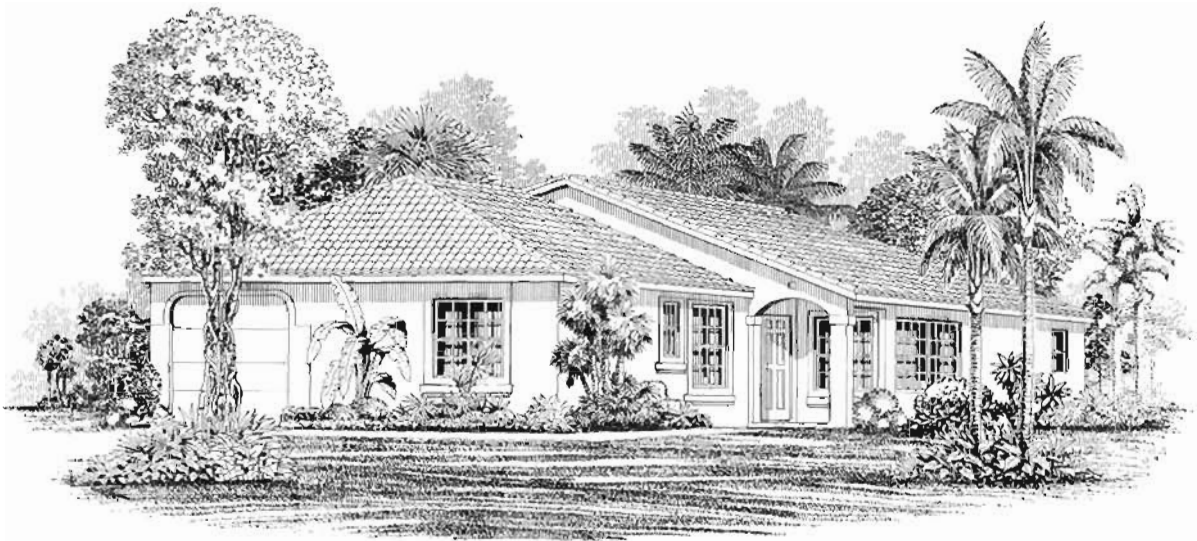

CONTEMPO SINGLE FAMILY HOMES

Elevation 733A

Elevation 733B

CONTEMPO MODEL 733

**GATE
OPENER**

3 Bedroom, 2 Bath

First Floor Living Area	1,420
Garage	244
Covered Entry	37
Gross Total	1,701