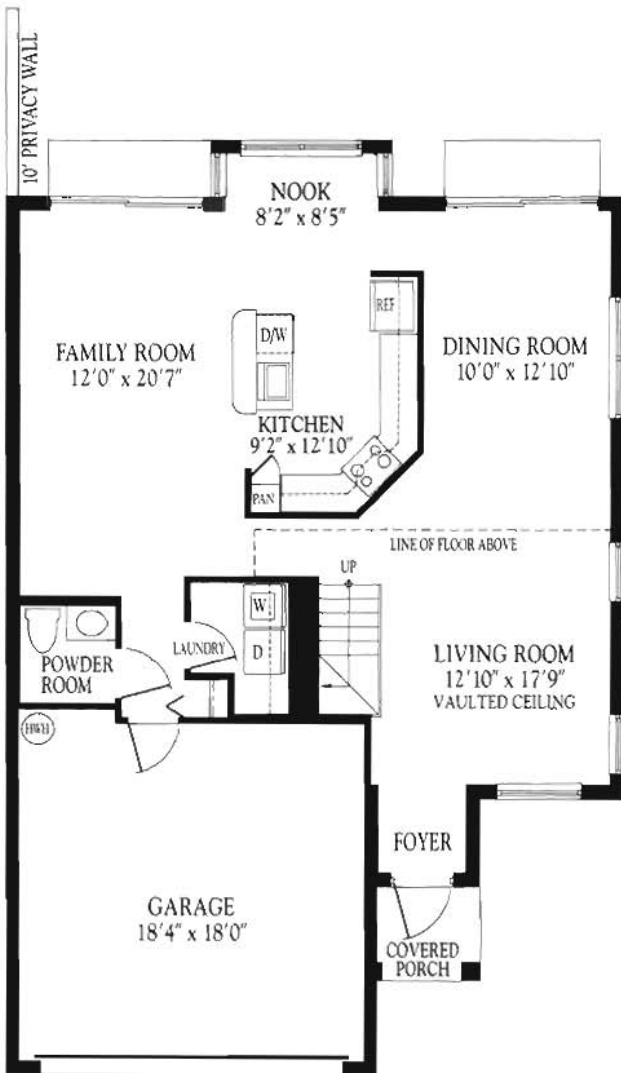

CONTEMPO SINGLE FAMILY HOMES

Elevation 723A

Elevation 723B

CONTEMPO MODEL 723

3 Bedroom, 2½ Bath

First Floor Living Area	1,028
Second Floor Living Area	886
Total Living Area	1,914
Garage	366
Covered Porch	28
Gross Total	2,308

First floor

Second floor