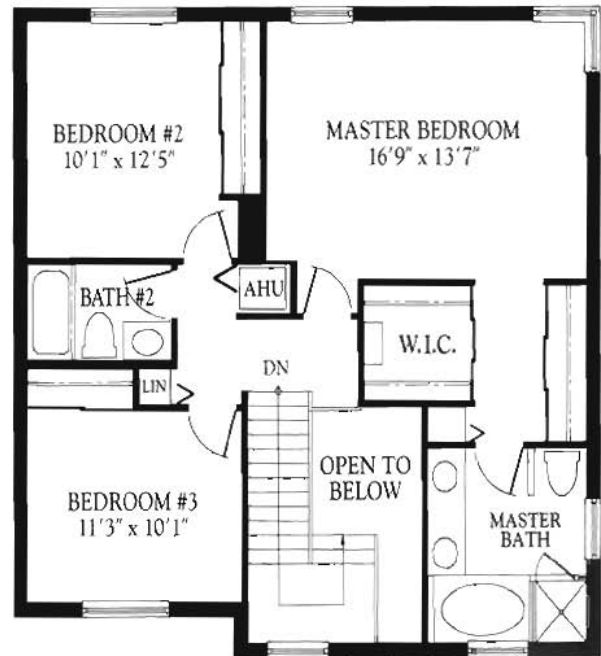

CONTEMPO SINGLE FAMILY HOMES

Elevation 719A

Elevation 719B

Elevation 719C

CONTEMPO MODEL 719

Compliments of

954-745-4735

Keller Williams Realty

3 Bedroom, 2½ Bath

First Floor Living Area	845
Second Floor Living Area	894
Total Living Area	1,739
Garage	258
Covered Porch	36
Gross Total	2,033

First floor

Second floor