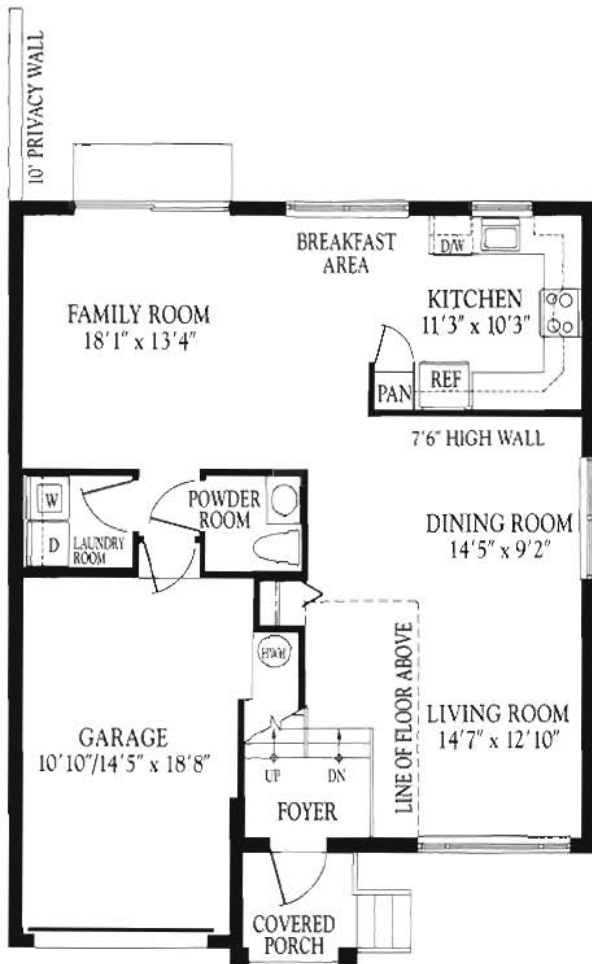

CONTEMPO SINGLE FAMILY HOMES

Elevation 719A

Elevation 719B

Elevation 719C

CONTEMPO MODEL 719

Compliments of

954-745-4735

Keller Williams Realty

3 Bedroom, 2½ Bath

First Floor Living Area	845
Second Floor Living Area	894
Total Living Area	1,739
Garage	258
Covered Porch	36
Gross Total	2,033

First floor

Second floor