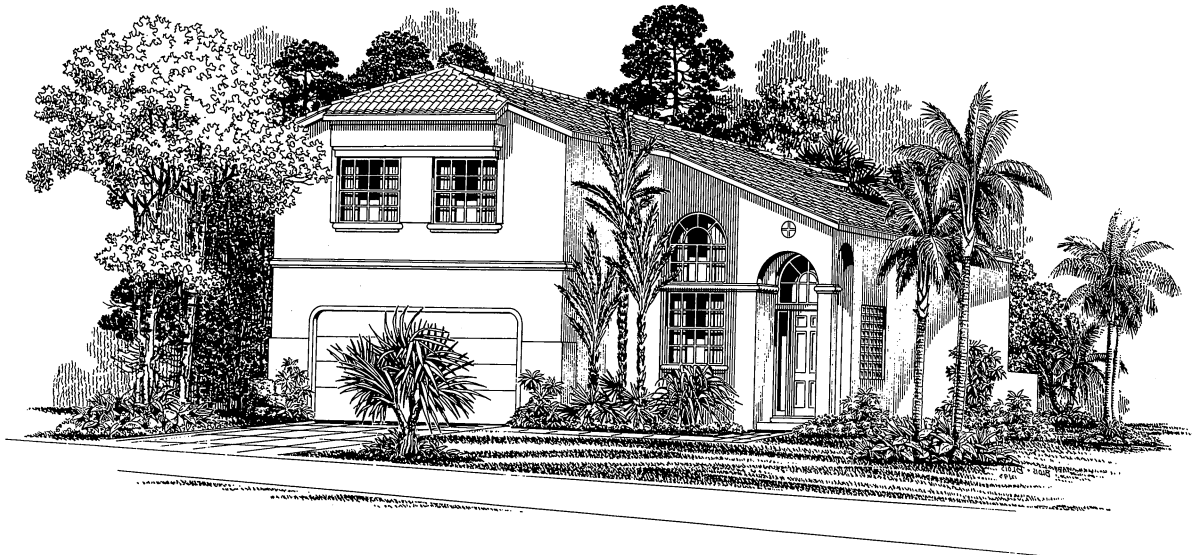

CONTEMPO SINGLE FAMILY HOMES

Elevation 718A

Elevation 718B

Artist renderings. Subject to change without notice. 12/93

Compliments of

Willard
REALTY TEAM

954-745-4735

Keller Williams Realty

CONTEMPO MODEL 718

4 Bedroom, 2½ Bath

First Floor Living Area	1,064
Second Floor Living Area	1,056
Total Living Area	2,120
Covered Entry	30
Garage	462
Gross Total	2,612