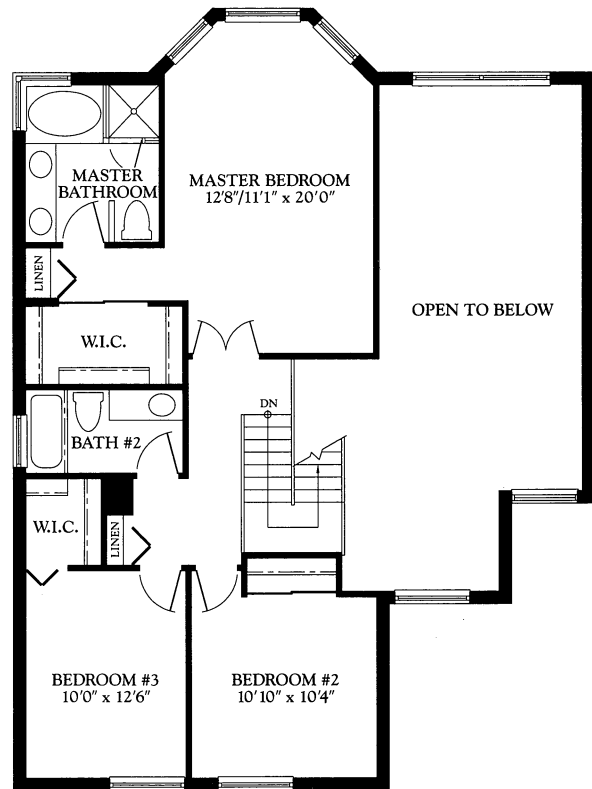

CONTEMPO SINGLE FAMILY HOMES

Elevation 717A

Elevation 717B

Artist renderings. Subject to change without notice. 12/93

### 3 Bedroom, 2½ Bath

First Floor Living Area	1,064
Second Floor Living Area	897
Total Living Area	1,961
Garage	462
Covered Entry	30
<b>Gross Total</b>	<b>2,453</b>

First floor

Second floor