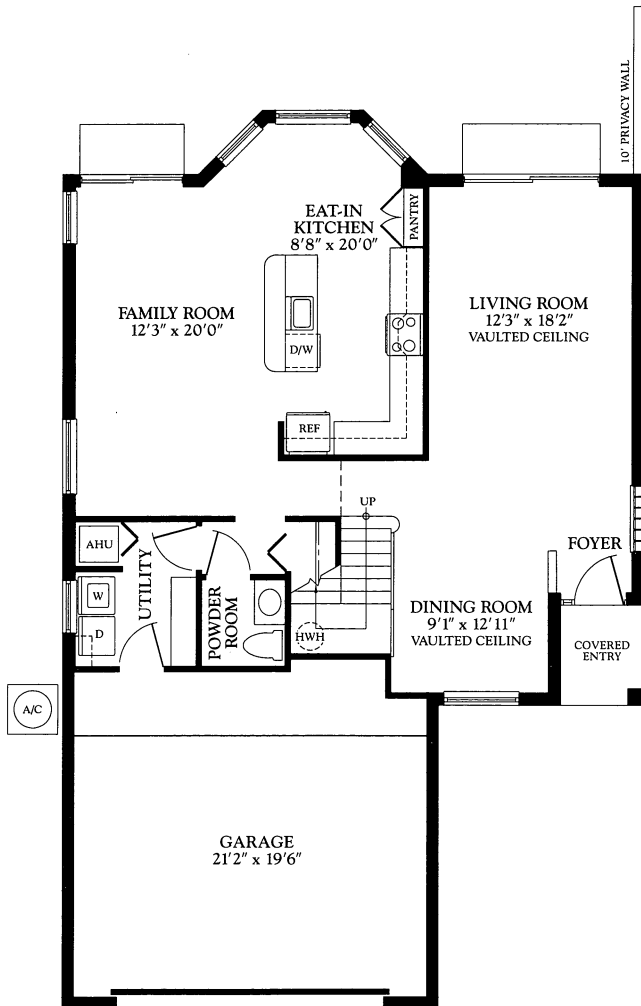

CONTEMPO SINGLE FAMILY HOMES

Elevation 717A

Elevation 717B

Artist renderings. Subject to change without notice. 12/93

### 3 Bedroom, 2½ Bath

First Floor Living Area	1,064
Second Floor Living Area	897
Total Living Area	1,961
Garage	462
Covered Entry	30
<b>Gross Total</b>	<b>2,453</b>

First floor

Second floor