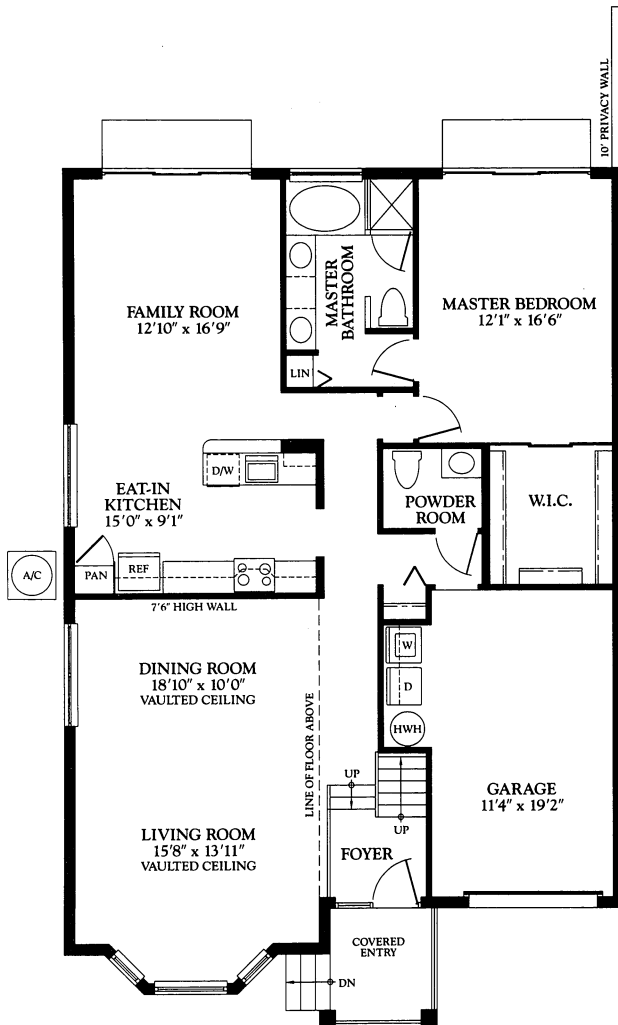

CONTEMPO SINGLE FAMILY HOMES

Elevation 716A

Elevation 716B

# CONTEMPO MODEL 716

954-745-4735  
Keller Williams Realty

## 3 Bedroom, 2 1/2 Bath

First Floor Living Area	1,414
Second Floor Living Area	439
Total Living Area	1,853
Garage	261
Covered Entry	52
<b>Gross Total</b>	<b>2,166</b>

First floor

Second floor