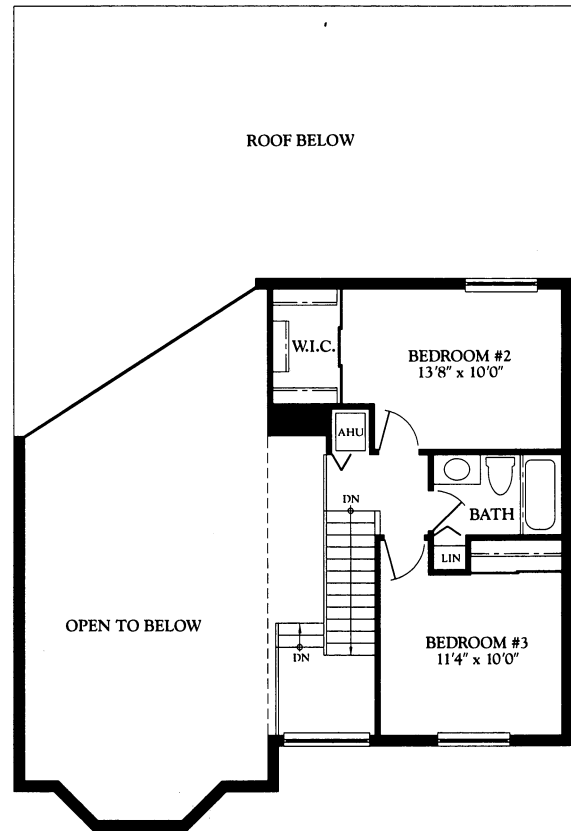

CONTEMPO SINGLE FAMILY HOMES

Elevation 716A

Elevation 716B

# CONTEMPO MODEL 716

954-745-4735  
Keller Williams Realty

## 3 Bedroom, 2 1/2 Bath

First Floor Living Area	1,414
Second Floor Living Area	439
Total Living Area	1,853
Garage	261
Covered Entry	52
<b>Gross Total</b>	<b>2,166</b>

First floor

Second floor