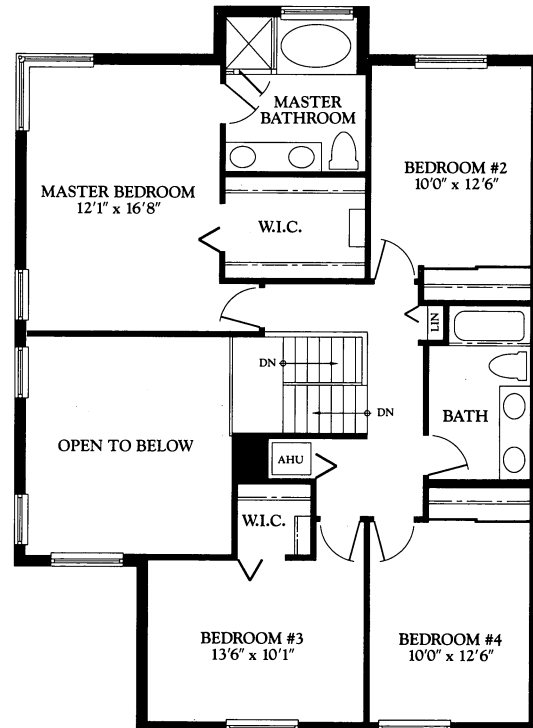

CONTEMPO SINGLE FAMILY HOMES

Elevation 714A

Elevation 714B

Artist renderings. Subject to change without notice. 12/93

Compliments of

954-745-4735

Keller Williams Realty

# CONTEMPO MODEL 714

## 4 Bedroom, 2 1/2 Bath

First Floor Living Area	932
Second Floor Living Area	1,100
Total Living Area	2,032
Garage	376
Covered Entry	31
Gross Total	2,439

First floor

Second floor