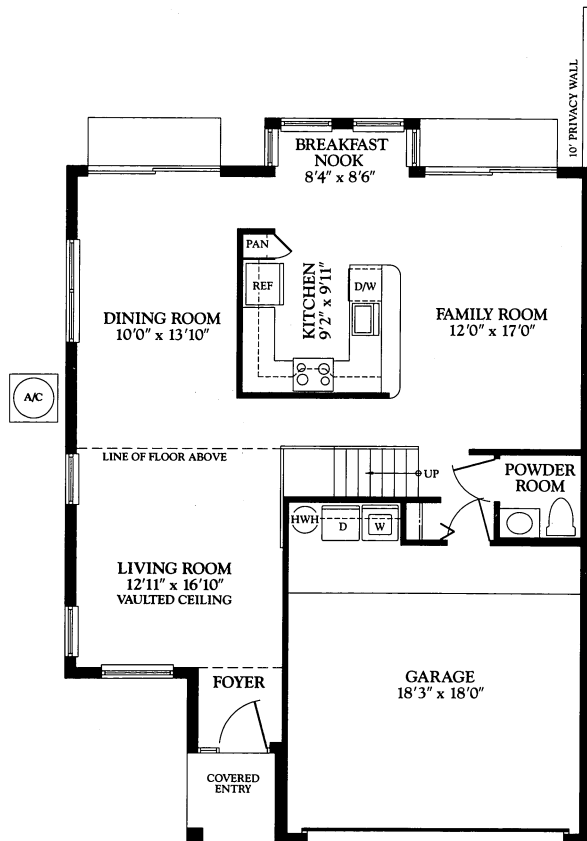

CONTEMPO SINGLE FAMILY HOMES

Elevation 714A

Elevation 714B

Artist renderings. Subject to change without notice. 12/93

Compliments of

954-745-4735

Keller Williams Realty

# CONTEMPO MODEL 714

## 4 Bedroom, 2 1/2 Bath

First Floor Living Area	932
Second Floor Living Area	1,100
Total Living Area	2,032
Garage	376
Covered Entry	31
Gross Total	2,439

First floor

Second floor