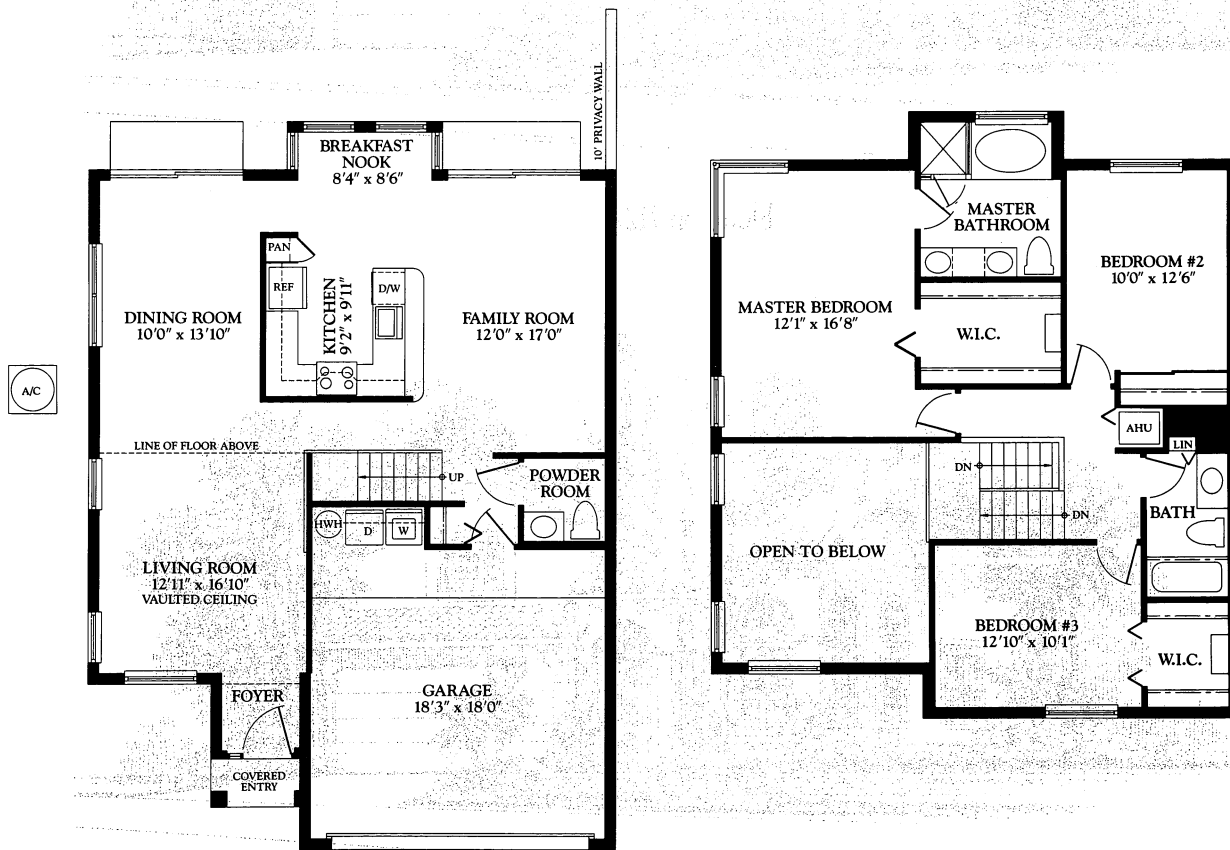

---

CONTEMPO SINGLE FAMILY HOMES

Elevation 712A

Elevation 712B

Compliments of

**954-745-4735**

Keller Williams Realty

## CONTEMPO MODEL 712

### 3 Bedroom, 2½ Bath

First Floor Living Area	939
Second Floor Living Area	886
Total Living Area	1,825
Garage	377
Covered Entry	16
Gross Total	2,218

First floor

Second floor