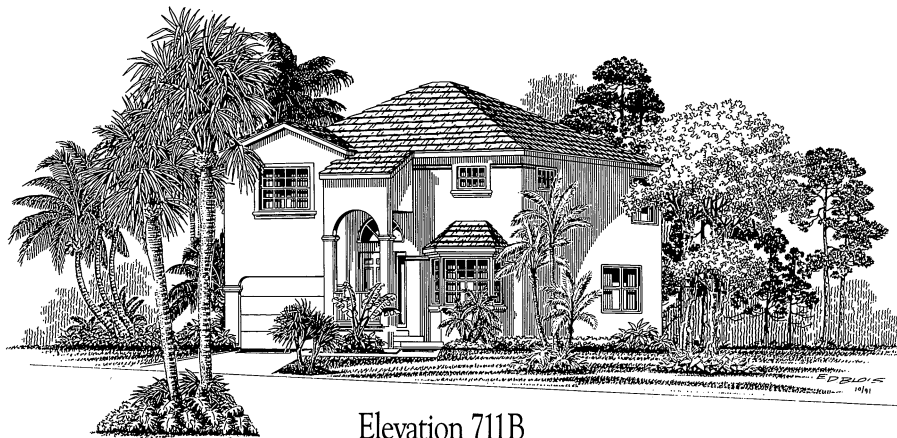

CONTEMPO SINGLE FAMILY HOMES

Elevation 711A

Elevation 711B

Elevation 711C

CONTEMPO MODEL 711

3 Bedroom, 2 1/2 Bath

First Floor Living Area	798
Second Floor Living Area	831
Total Living Area	1,629
Garage	255
Covered Entry	41
Gross Total	1,925