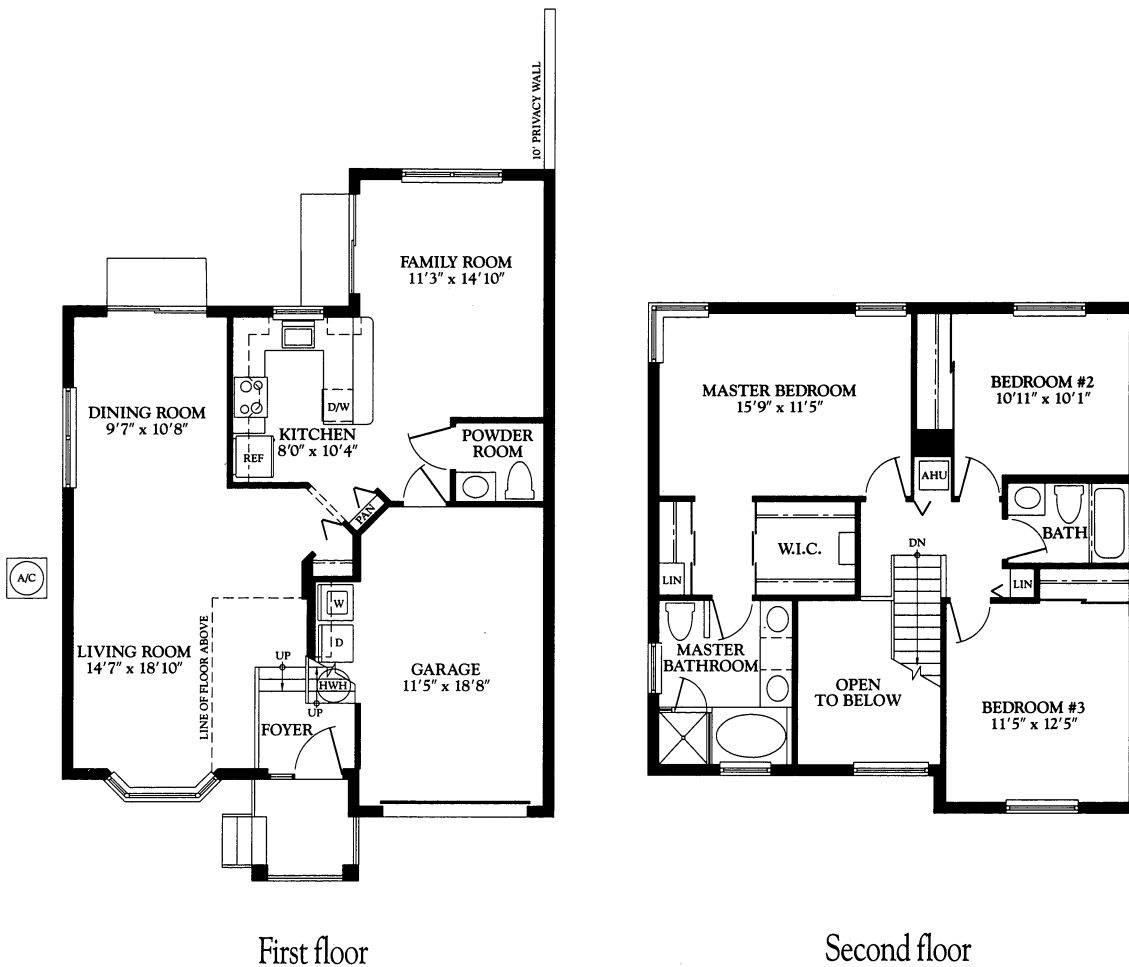

CONTEMPO SINGLE FAMILY HOMES

Elevation 711A

Elevation 711B

Elevation 711C

CONTEMPO MODEL 711

3 Bedroom, 2 1/2 Bath

First Floor Living Area	798
Second Floor Living Area	831
Total Living Area	1,629
Garage	255
Covered Entry	41
Gross Total	1,925

First floor

Second floor