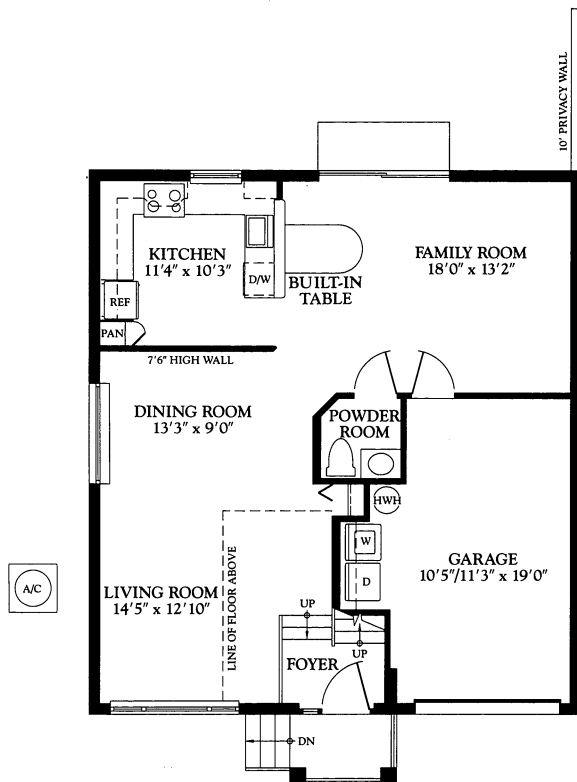

CONTEMPO SINGLE FAMILY HOMES

Elevation 708A

Elevation 708B

Elevation 708C

CONTEMPO MODEL 708

Compliments of

Willard
REALTY TEAM

954-745-4735

Keller Williams Realty

3 Bedroom, 2½ Bath

First Floor Living Area	789
Second Floor Living Area	892
Total Living Area	1,681
Garage	249
Covered Entry	29
Gross Total	1,959

First floor

Second floor

TOWNGATE 