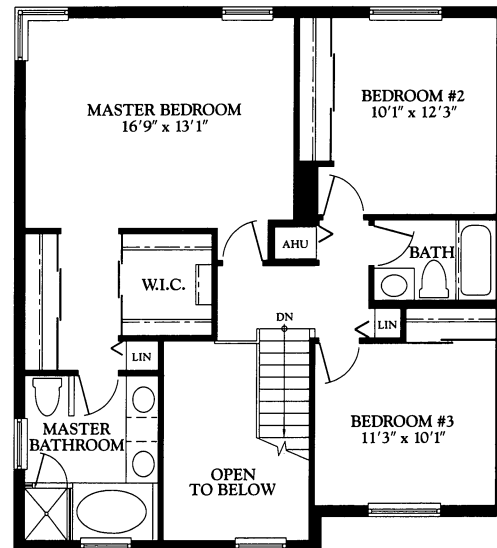

CONTEMPO SINGLE FAMILY HOMES

Elevation 708A

Elevation 708B

Elevation 708C

CONTEMPO MODEL 708

Compliments of

Willard
REALTY TEAM

954-745-4735

Keller Williams Realty

3 Bedroom, 2½ Bath

First Floor Living Area	789
Second Floor Living Area	892
Total Living Area	1,681
Garage	249
Covered Entry	29
Gross Total	1,959

First floor

Second floor

TOWNGATE 