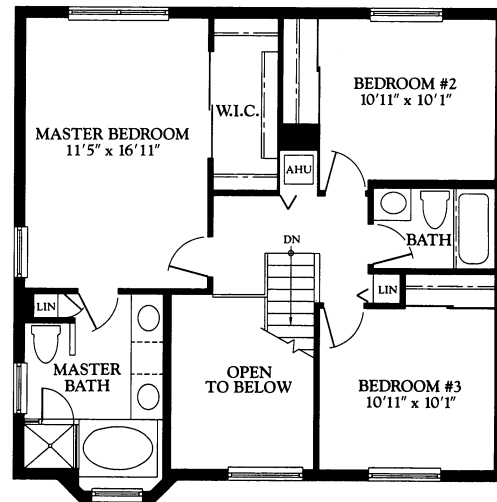

CONTEMPO SINGLE FAMILY HOMES

Elevation 707A

Elevation 707B

Elevation 707C

Artist renderings. Subject to change without notice. 12/93

# CONTEMPO MODEL 707

Compliments of

**954-745-4735**

Keller Williams Realty

## 3 Bedroom, 2½ Bath

First Floor Living Area	778
Second Floor Living Area	802
Total Living Area	1,580
Garage	260
Covered Patio/Entry	58
Gross Total	1,898

First floor

Second floor