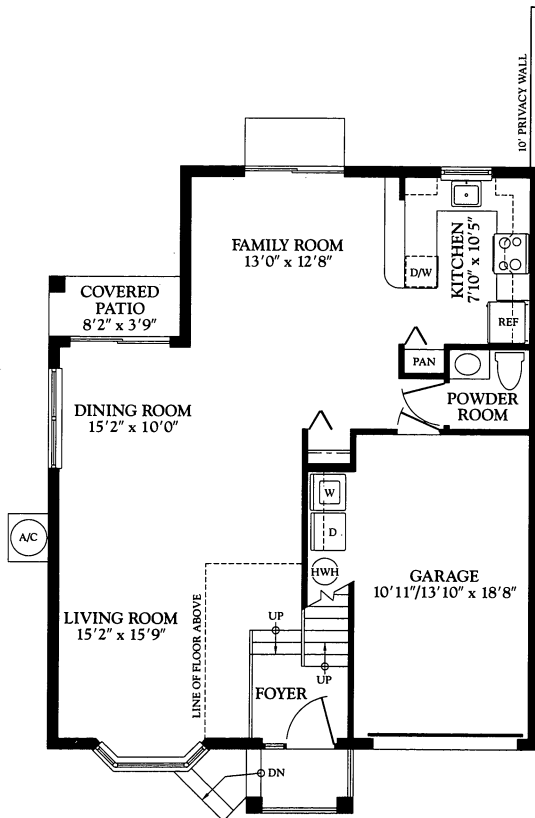

CONTEMPO SINGLE FAMILY HOMES

Elevation 707A

Elevation 707B

Elevation 707C

Artist renderings. Subject to change without notice. 12/93

## 3 Bedroom, 2½ Bath

First Floor Living Area	778
Second Floor Living Area	802
Total Living Area	1,580
Garage	260
Covered Patio/Entry	58
Gross Total	1,898

First floor

Second floor