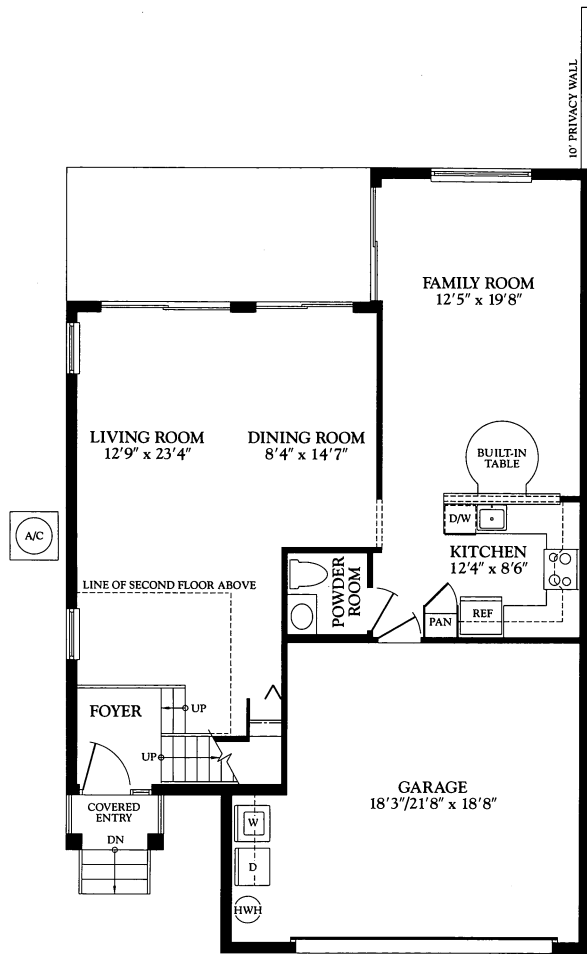

CONTEMPO SINGLE FAMILY HOMES

Elevation 706A

Elevation 706B

Elevation 706C

Elevation 706D

CONTEMPO MODEL 706

Compliments of

954-745-4735

Keller Williams Realty

4 Bedroom, 2 1/2 Bath

First Floor Living Area	937
Second Floor Living Area	1,079
Total Living Area	2,016
Garage	406
Covered Entry	21
Gross Total	2,443

First floor

Second floor