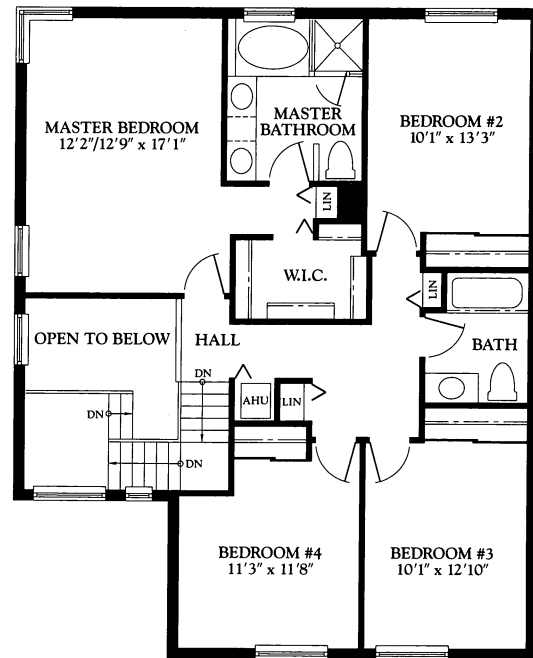

CONTEMPO SINGLE FAMILY HOMES

Elevation 706A

Elevation 706B

Elevation 706C

Elevation 706D

CONTEMPO MODEL 706

Compliments of

954-745-4735

Keller Williams Realty

4 Bedroom, 2 1/2 Bath

First Floor Living Area	937
Second Floor Living Area	1,079
Total Living Area	2,016
Garage	406
Covered Entry	21
Gross Total	2,443

First floor

Second floor