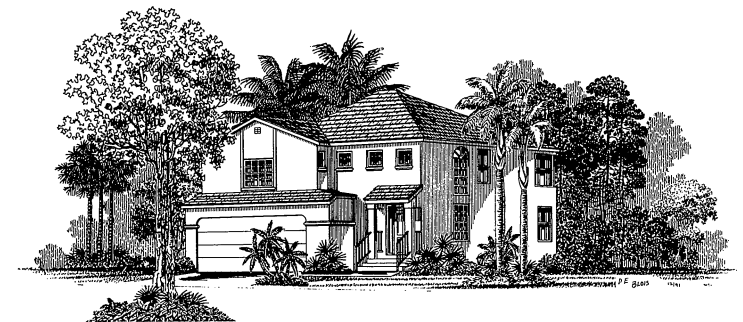

CONTEMPO SINGLE FAMILY HOMES

Elevation 705A

Elevation 705B

Elevation 705C

Elevation 705D

Compliments of

Willard
REALTY TEAM

954-745-4735

Keller Williams Realty

CONTEMPO MODEL 705

3 Bedroom, 2½ Bath

First Floor Living Area	913
Second Floor Living Area	917
Total Living Area	1,830
Garage	397
Covered Entry	21
Gross Total	2,248

First floor

Second floor