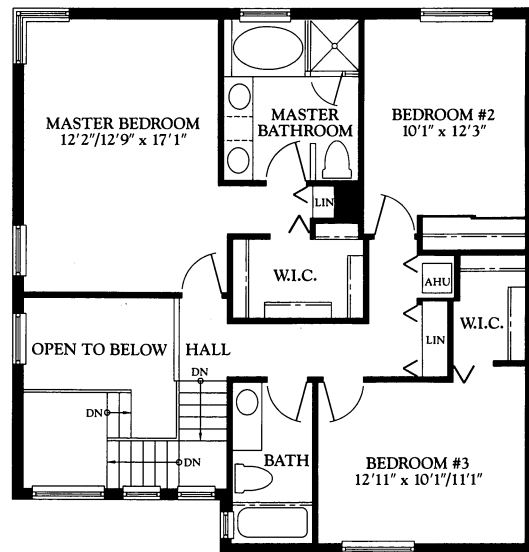

Keller Williams Realty

CONTEMPO MODEL 705

3 Bedroom, 2½ Bath

First Floor Living Area	913
Second Floor Living Area	917
Total Living Area	1,830
Garage	397
Covered Entry	21
Gross Total	2,248

First floor

Second floor

TOWNGATE 

All dimensions, specifications and features are approximate and subject to change without notice. 12/93.705R