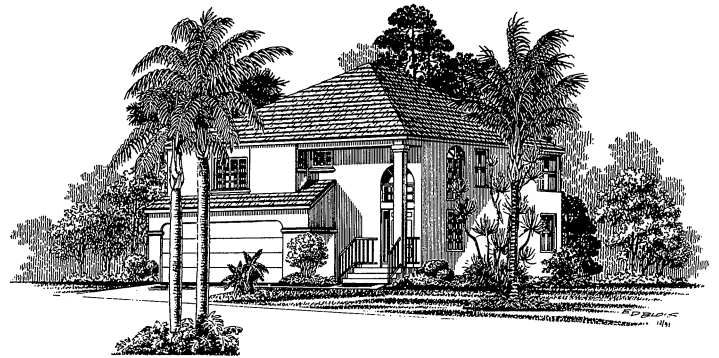

CONTEMPO SINGLE FAMILY HOMES

Elevation 705A

Elevation 705B

Elevation 705C

Elevation 705D

Compliments of

Willard
REALTY TEAM

954-745-4735

Keller Williams Realty

CONTEMPO MODEL 705

3 Bedroom, 2½ Bath

First Floor Living Area	913
Second Floor Living Area	917
Total Living Area	1,830
Garage	397
Covered Entry	21
Gross Total	2,248

First floor

Second floor