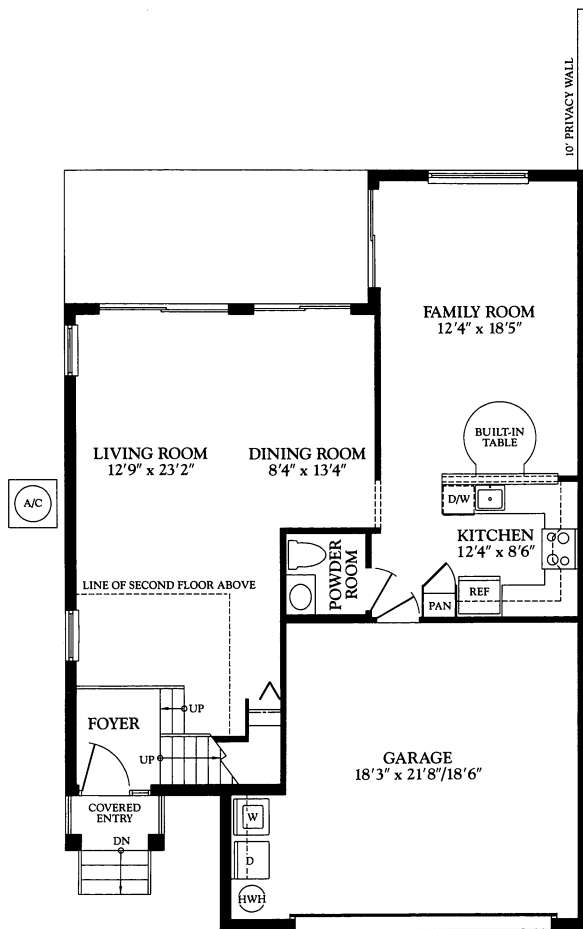

CONTEMPO SINGLE FAMILY HOMES

Elevation 705A

Elevation 705B

Elevation 705C

Elevation 705D

Compliments of

Willard
REALTY TEAM

954-745-4735

Keller Williams Realty

CONTEMPO MODEL 705

3 Bedroom, 2½ Bath

First Floor Living Area	913
Second Floor Living Area	917
Total Living Area	1,830
Garage	397
Covered Entry	21
Gross Total	2,248

First floor

Second floor

TOWNGATE 

All dimensions, specifications and features are approximate and subject to change without notice. 12/93.705R