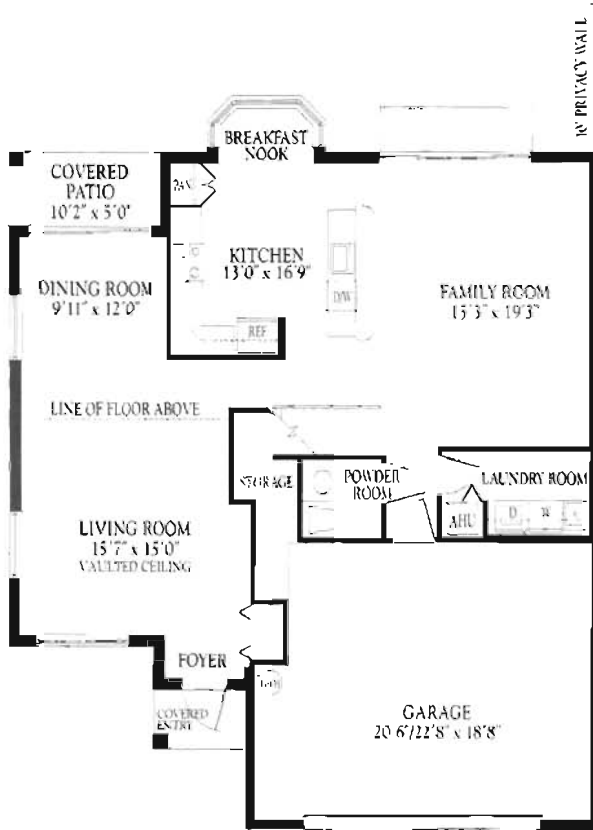

CLASSIC SINGLE FAMILY HOMES

Elevation 1135A

Elevation 1135B

CLASSIC MODEL 1135

4 Bedroom, 2½ Bath

First Floor Living Area	1,166
Second Floor Living Area	1,104
Total Living Area	2,270
Garage	454
Covered Porch	76
Gross Total	2,800

First floor

Second floor