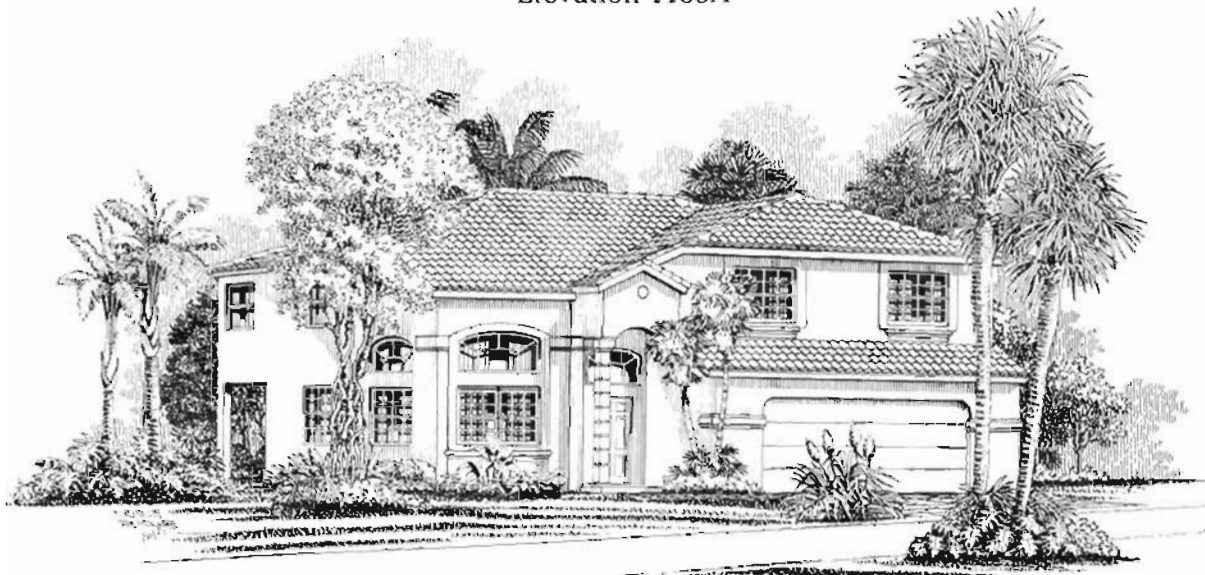

CLASSIC SINGLE FAMILY HOMES

Elevation 1135A

Elevation 1135B

CLASSIC MODEL 1135

4 Bedroom, 2½ Bath

First Floor Living Area	1,166
Second Floor Living Area	1,104
Total Living Area	2,270
Garage	454
Covered Porch	76
Gross Total	2,800