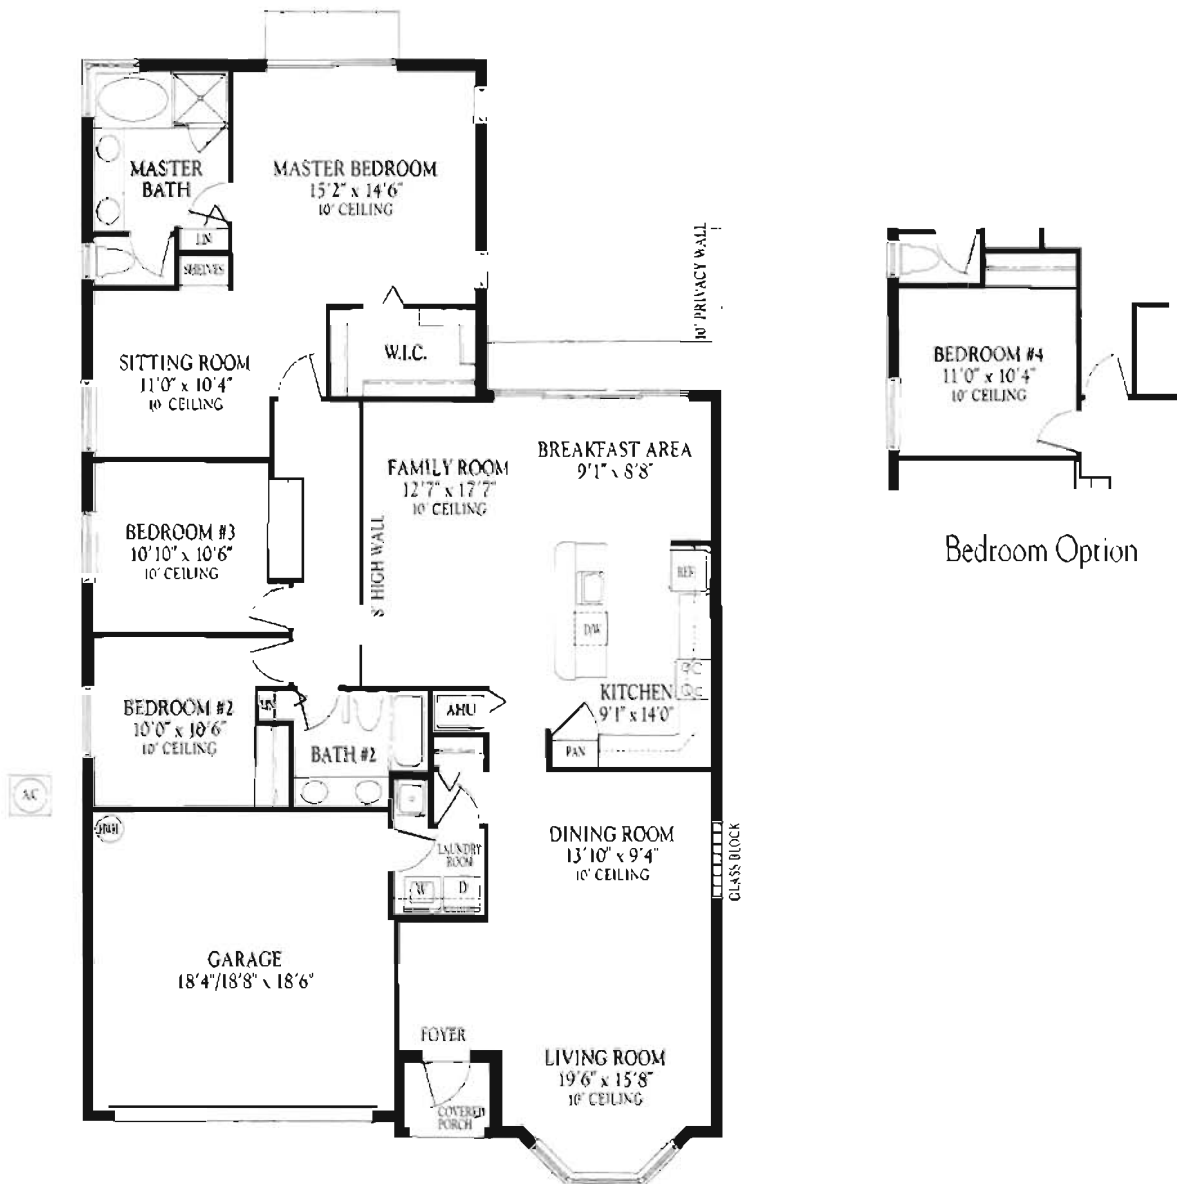

CLASSIC SINGLE FAMILY HOMES

Elevation 1134A

Elevation 1134B

Compliments of

Willard
REALTY TEAM

954-745-4735

Keller Williams Realty

CLASSIC MODEL 1134

4 Bedroom, 2 Bath

Living Area	1,971
Garage	368
Covered Porch	28
Gross Total	2,367

TownGate