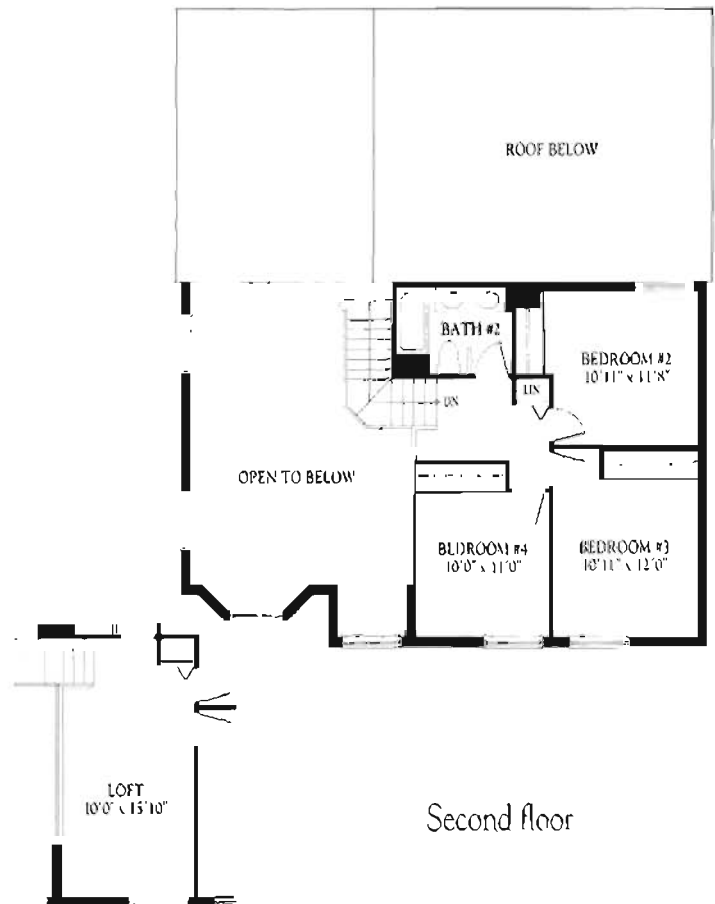

CLASSIC SINGLE FAMILY HOMES

Elevation 1133A

Elevation 1133B

Compliments of

Willard
REALTY TEAM

954-745-4735

Keller Williams Realty

CLASSIC MODEL 1133

4 Bedroom, 2½ Bath

First Floor Living Area	1,620
Second Floor Living Area	625
Total Living Area	2,245
Garage	382
Covered Porch	49
Gross Total	2,676

First floor

Second floor

Optional loft