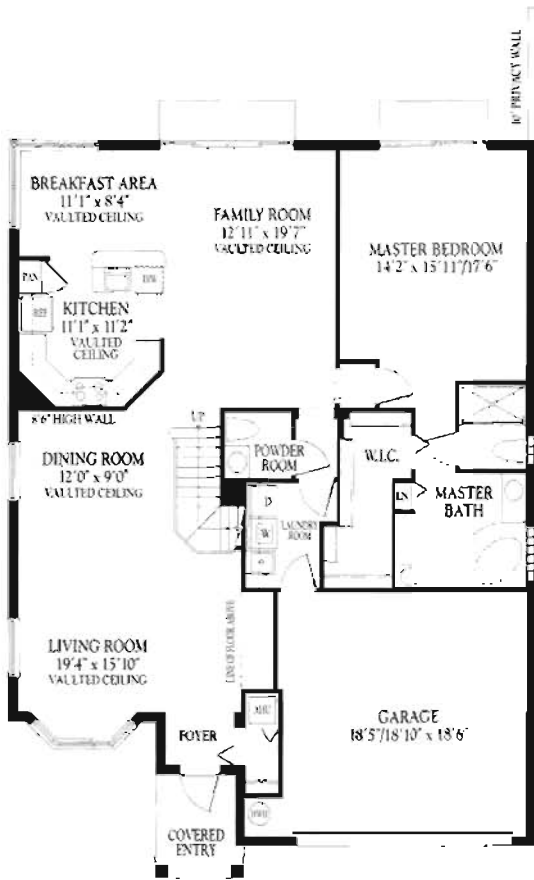

CLASSIC SINGLE FAMILY HOMES

Elevation 1133A

Elevation 1133B

Compliments of

Willard
REALTY TEAM

954-745-4735

Keller Williams Realty

CLASSIC MODEL 1133

4 Bedroom, 2½ Bath

First Floor Living Area	1,620
Second Floor Living Area	625
Total Living Area	2,245
Garage	382
Covered Porch	49
Gross Total	2,676

First floor

Second floor

Optional loft