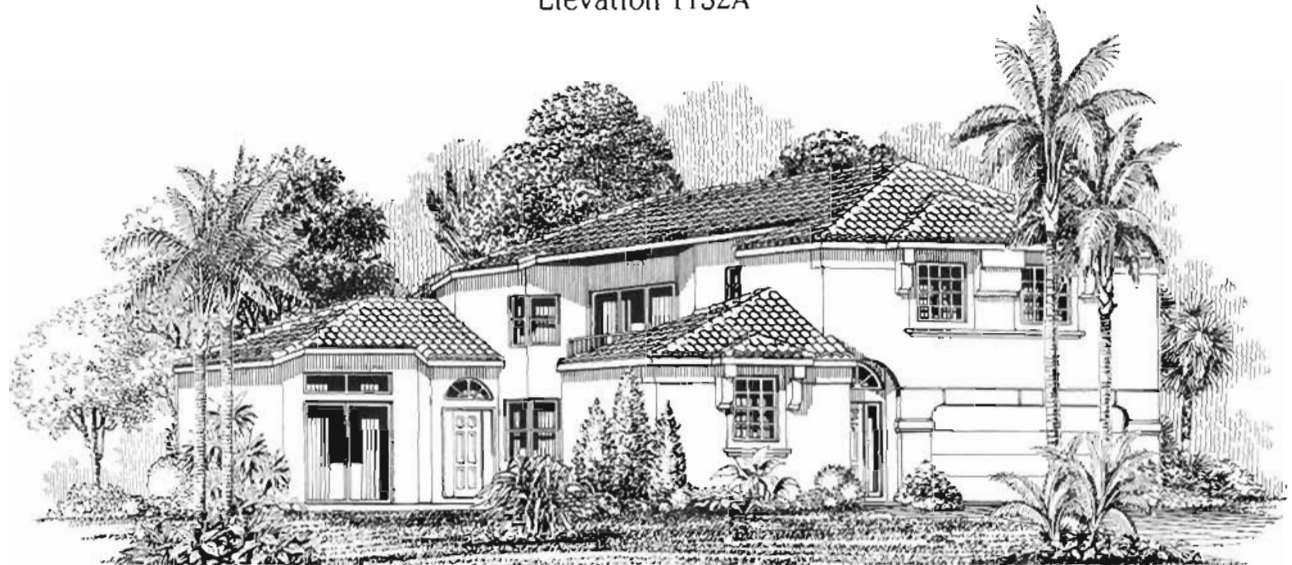

CLASSIC SINGLE FAMILY HOMES

Elevation 1132A

Elevation 1132B

CLASSIC MODEL 1132

3 Bedroom, 3½ Bath with Guest House

First Floor Living Area	1,586
Second Floor Living Area	1,046
Total Living Area	2,632
Garage	399
Covered Porch	73
Gross Total	3,104