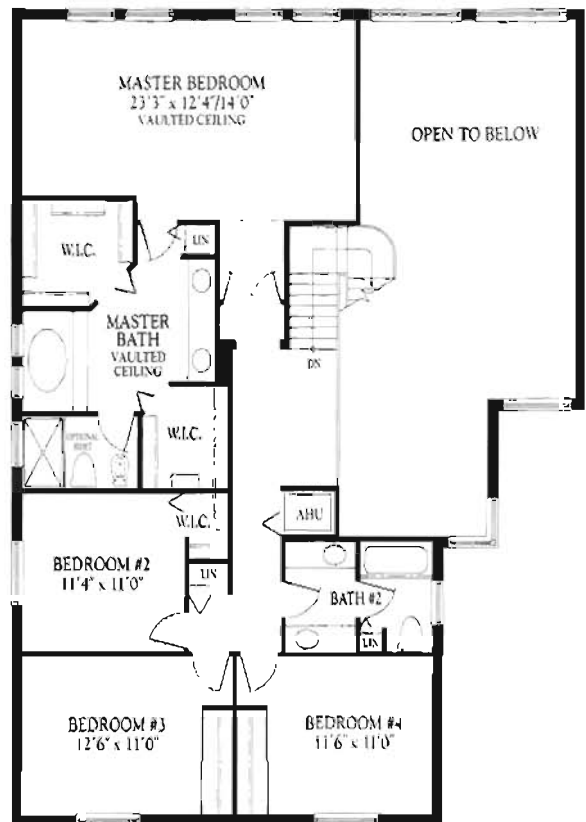

CLASSIC SINGLE FAMILY HOMES

Elevation 1131A

Elevation 1131B

# CLASSIC MODEL 1131

5 Bedroom, 3½ Bath

First Floor Living Area	1,776
Second Floor Living Area	1,425
Total Living Area	3,201
Garage	374
Covered Porch	36
Gross Total	3,611

First floor

Second floor