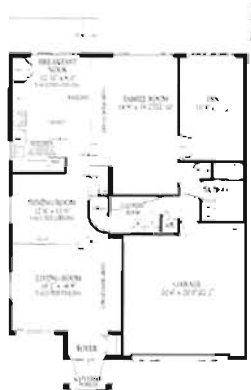

CLASSIC SINGLE FAMILY HOMES

Elevation 1126A

Elevation 1126B

Elevation 1126C

Elevation 1126D

**CLASSIC MODEL 1126**

**954-745-4735**

Keller Williams Realty

**4 Bedroom, 3 Bath**

First Floor Living Area	1,543
Second Floor Living Area	1,180
Total Living Area	2,723
Garage	452
Covered Porch	40
Gross Total	3,215

First floor

Second floor

First floor with den option

First floor with enlarged family room