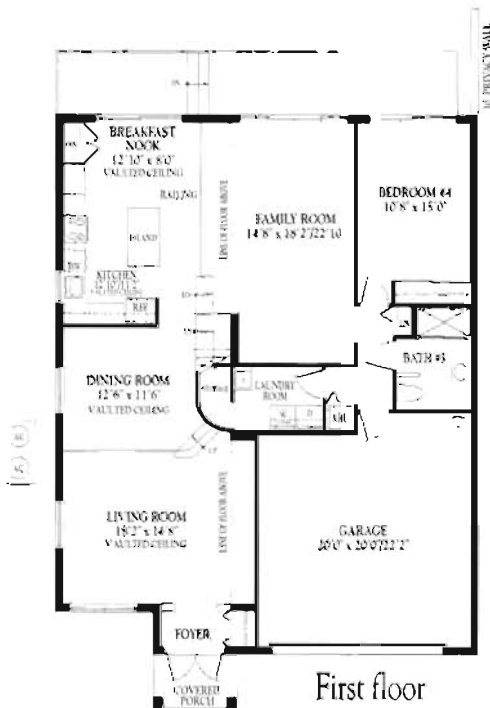

CLASSIC SINGLE FAMILY HOMES

Elevation 1126A

Elevation 1126B

Elevation 1126C

Elevation 1126D

**CLASSIC MODEL 1126**

**954-745-4735**

Keller Williams Realty

**4 Bedroom, 3 Bath**

First Floor Living Area	1,543
Second Floor Living Area	1,180
Total Living Area	2,723
Garage	452
Covered Porch	40
Gross Total	3,215

First floor

Second floor

First floor with den option

First floor with enlarged family room