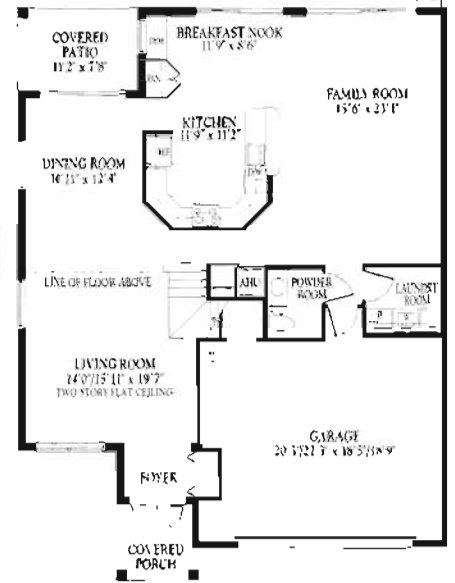

CLASSIC SINGLE FAMILY HOMES

Elevation 1120/21A

Elevation 1120/21B

**G**ASSIC MODEL 1120/21

4 Bedroom, 2½ Bath

First Floor Living Area	1,338
Second Floor Living Area	1,520
Total Living Area	2,858
Garage	458
Covered Porch	137
Gross Total	3,453

1120/1121 Second floor

1120 First floor

1121 First floor