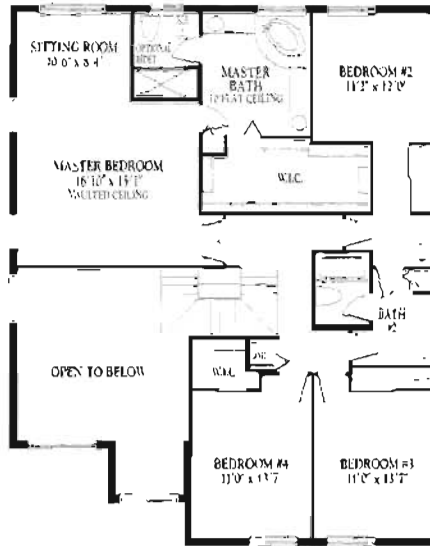

CLASSIC SINGLE FAMILY HOMES

Elevation 1120/21A

Elevation 1120/21B

**G**ASSIC MODEL 1120/21

4 Bedroom, 2½ Bath

First Floor Living Area	1,338
Second Floor Living Area	1,520
Total Living Area	2,858
Garage	458
Covered Porch	137
Gross Total	3,453

1120/1121 Second floor

1120 First floor

1121 First floor