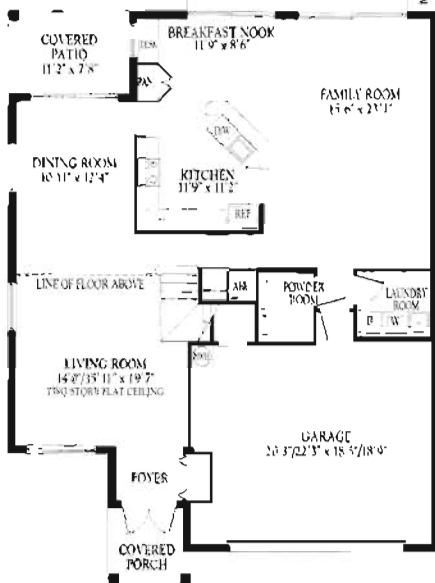

CLASSIC SINGLE FAMILY HOMES

Elevation 1120/21A

Elevation 1120/21B

**G**ASSIC MODEL 1120/21

4 Bedroom, 2½ Bath

First Floor Living Area	1,338
Second Floor Living Area	1,520
Total Living Area	2,858
Garage	458
Covered Porch	137
Gross Total	3,453

1120/1121 Second floor

1120 First floor

1121 First floor