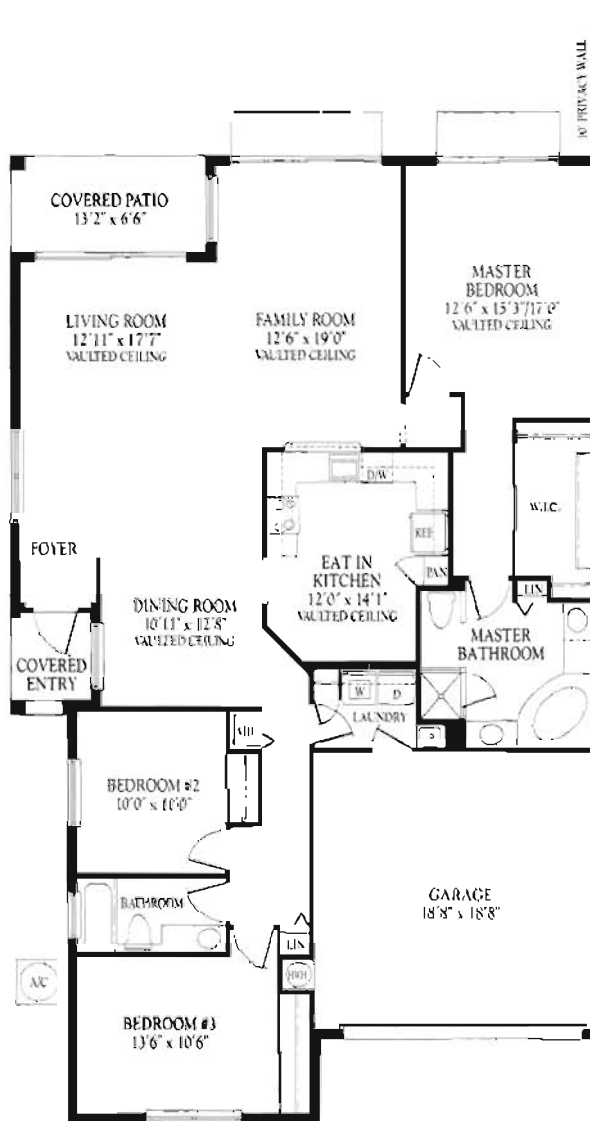

CASSIC SINGLE FAMILY HOMES

Elevation 1117A

Elevation 1117B

CLASSIC MODEL 1117

3 Bedroom, 2 Bath

Living Area	1,887
Garage	378
Covered Entry	36
Covered Patio	86
Gross Total	2,387

Compliments of

Willard
REALTY TEAM

954-745-4735

Keller Williams Realty

TOWNGATE 

All dimensions, specifications and features are approximate and subject to change without notice. 2/96.