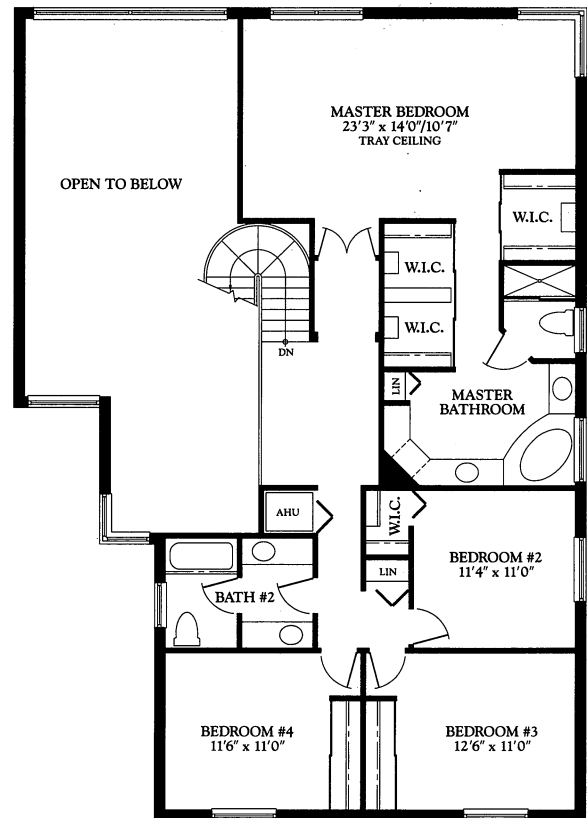

GASSIC SINGLE FAMILY HOMES

Elevation 1115A

Elevation 1115B

Artist renderings. Subject to change without notice. 12/93

CLASSIC MODEL 1115

954-745-4735

Keller Williams Realty

4 Bedroom, 2½ Bath

First Floor Living Area	1,502
Second Floor Living Area	1,424
Total Living Area	2,926
Garage	600
Covered Entry	36
Gross Total	3,562

First floor

Second floor