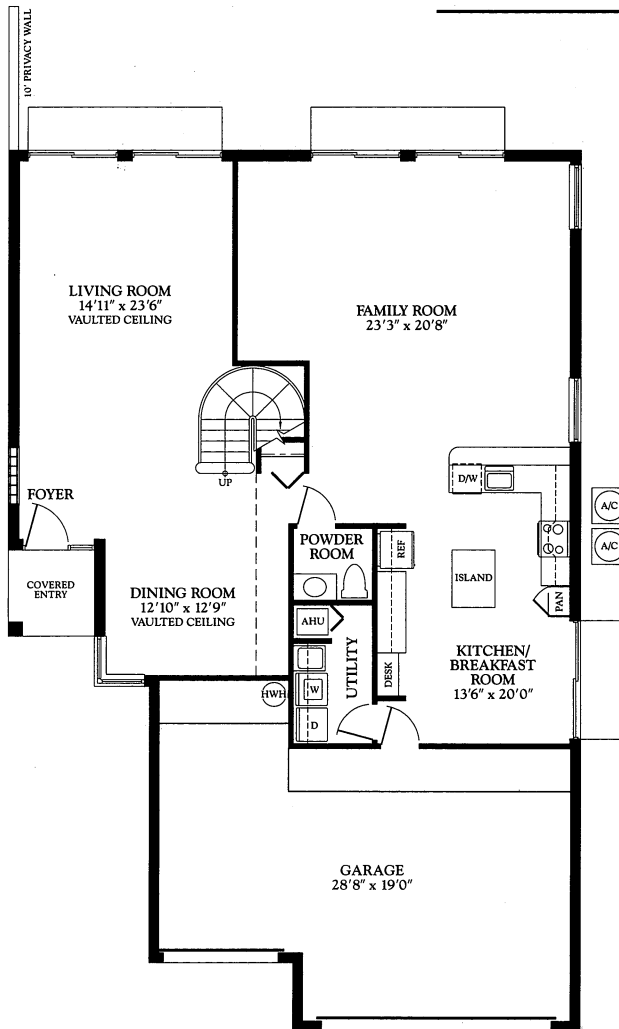

GASSIC SINGLE FAMILY HOMES

Elevation 1115A

Elevation 1115B

Artist renderings. Subject to change without notice. 12/93

CLASSIC MODEL 1115

954-745-4735

Keller Williams Realty

4 Bedroom, 2½ Bath

First Floor Living Area	1,502
Second Floor Living Area	1,424
Total Living Area	2,926
Garage	600
Covered Entry	36
Gross Total	3,562

First floor

Second floor