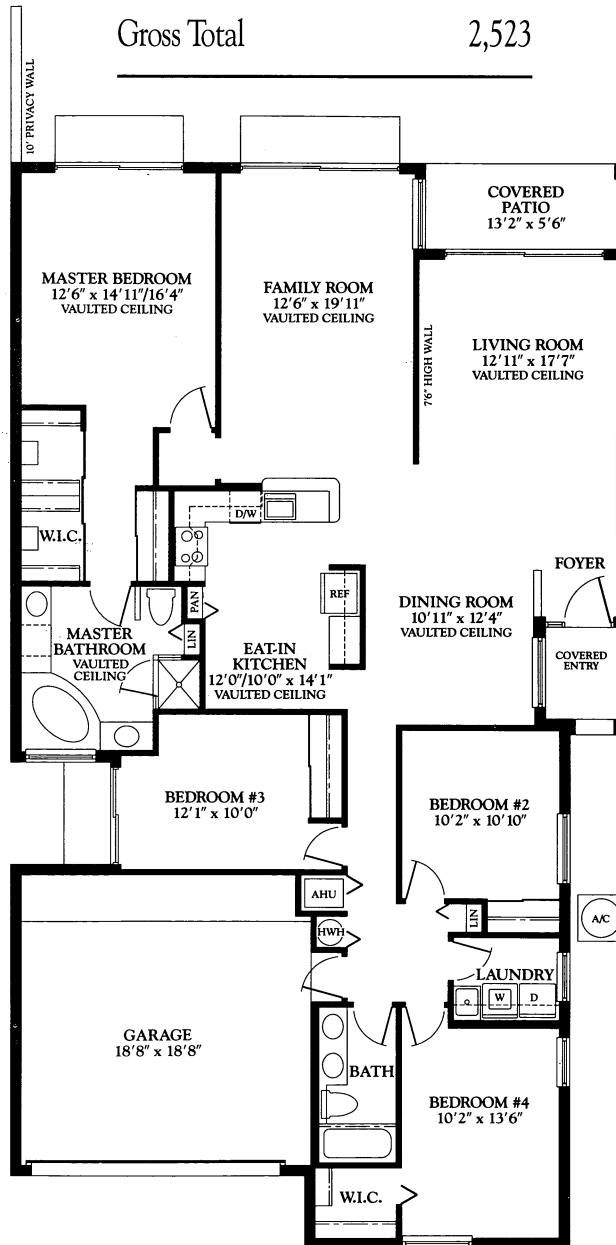

CLASSIC SINGLE FAMILY HOMES

Elevation 1114A

Elevation 1114B

Compliments of

**Willard**  
REALTY TEAM

**954-745-4735**

Keller Williams Realty

## CLASSIC MODEL 1114

### 4 Bedroom, 2 Bath

Total Living Area	2,040
Covered Entry	36
Covered Patio	72
Garage	375
Gross Total	2,523

**TownGate**  **minto**