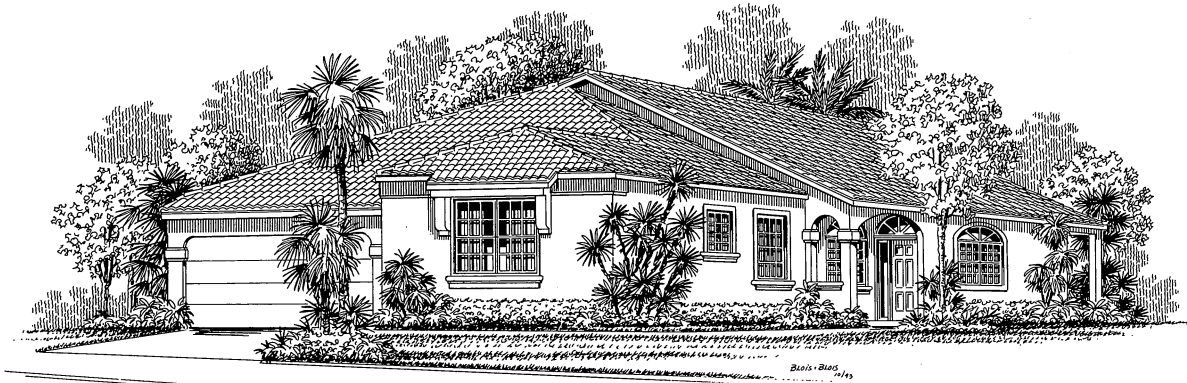

CLASSIC SINGLE FAMILY HOMES

Elevation 1112A

Elevation 1112B

Artist renderings. Subject to change without notice. 12/93

**CLASSIC MODEL 1112**

**3 Bedroom, 2 Bath**

Total Living Area	1,887
Garage	378
Covered Entry	42
Covered Patio	86
<b>Gross Total</b>	<b>2,393</b>