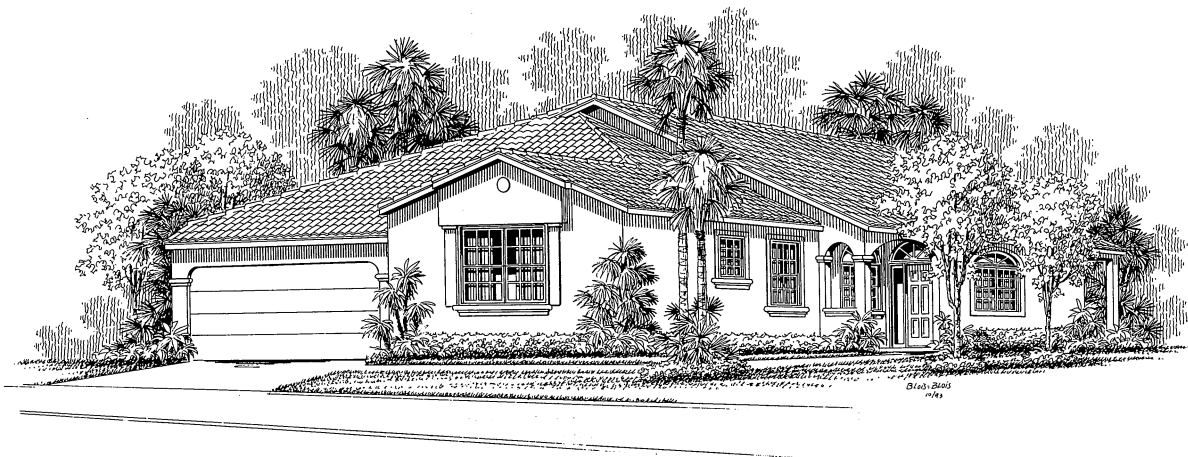

CLASSIC SINGLE FAMILY HOMES

Elevation 1112A

Elevation 1112B

Artist renderings. Subject to change without notice. 12/93

**CLASSIC MODEL 1112**

**3 Bedroom, 2 Bath**

Total Living Area	1,887
Garage	378
Covered Entry	42
Covered Patio	86
<b>Gross Total</b>	<b>2,393</b>