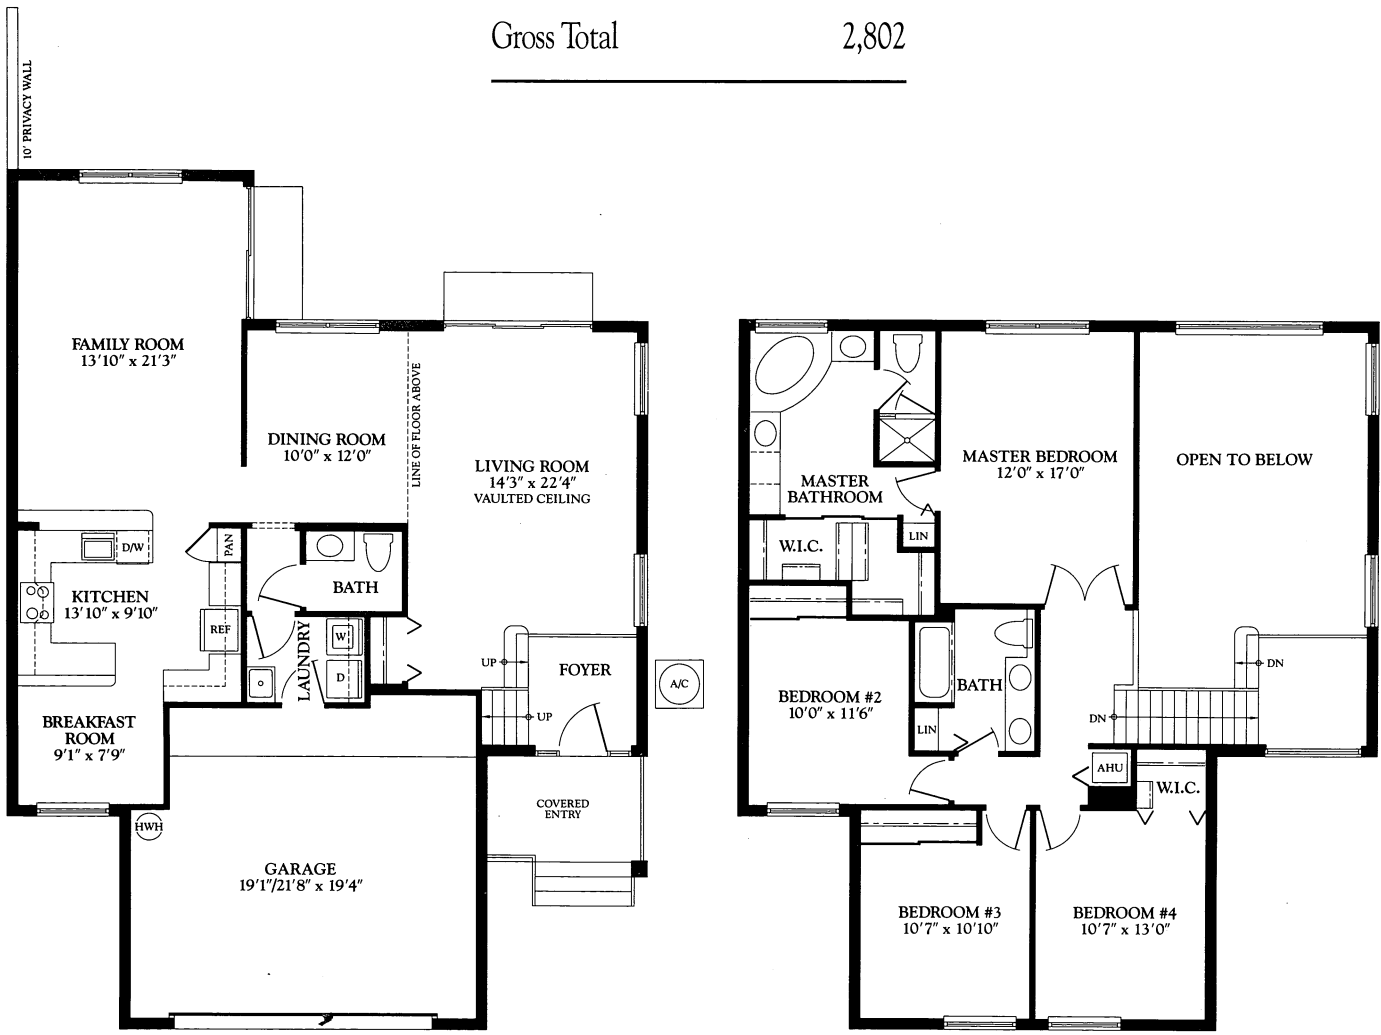

CLASSIC SINGLE FAMILY HOMES

Elevation 1111A

Elevation 1111B

Artist renderings. Subject to change without notice. 12/93

CLASSIC MODEL 1111

954-745-4735

Keller Williams Realty

4 Bedroom, 2½ Bath

First Floor Living Area	1,197
Second Floor Living Area	1,090
Total Living Area	2,287
Garage	440
Covered Entry	75
Gross Total	2,802

First floor

Second floor