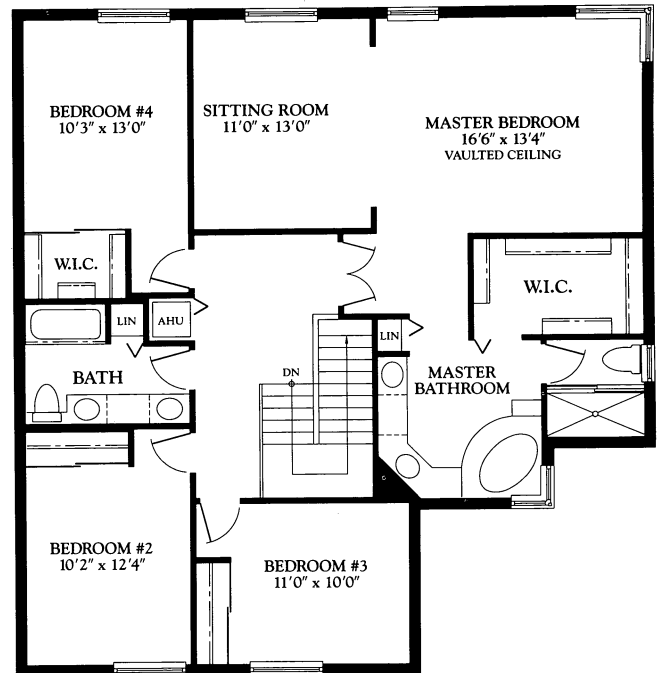

CLASSIC SINGLE FAMILY HOMES

Elevation 1109A

Elevation 1109B

TOWNGATE 

Artist renderings. Subject to change without notice. 12/93

Compliments of

Willard
REALTY TEAM

CLASSIC MODEL 1109

954-745-4735

Keller Williams Realty

5 Bedroom, 2½ Bath

First Floor Living Area	1,180
Second Floor Living Area	1,417
Total Living Area	2,597
Garage	561
Covered Entry	24
Gross Total	3,182

Bedroom Option

First floor

Second floor