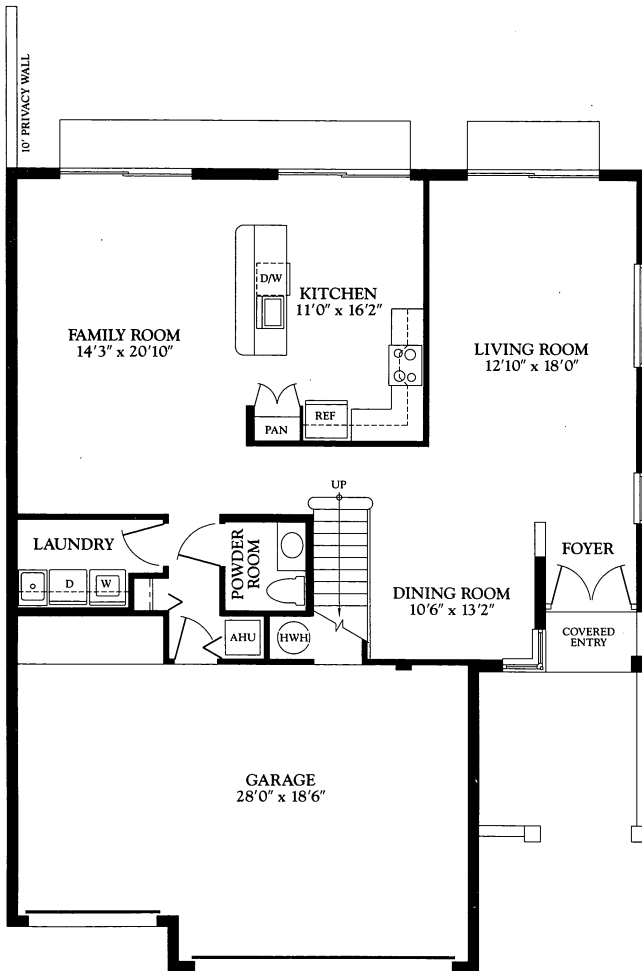

CLASSIC SINGLE FAMILY HOMES

Elevation 1109A

Elevation 1109B

TOWNGATE 

Artist renderings. Subject to change without notice. 12/93

Compliments of

Willard
REALTY TEAM

CLASSIC MODEL 1109

954-745-4735

Keller Williams Realty

5 Bedroom, 2½ Bath

First Floor Living Area	1,180
Second Floor Living Area	1,417
Total Living Area	2,597
Garage	561
Covered Entry	24
Gross Total	3,182

Bedroom Option

First floor

Second floor