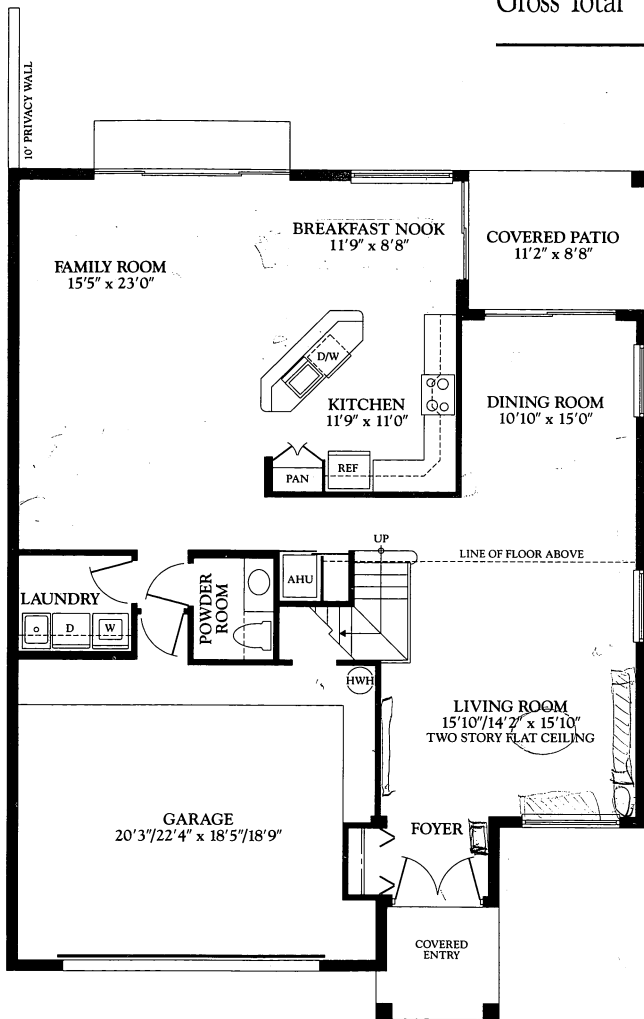

CLASSIC SINGLE FAMILY HOMES

Elevation 1108A

Elevation 1108B

Elevation 1108C

TOWNGATE 

Artist renderings. Subject to change without notice. 12/93

CLASSIC MODEL 1108

954-745-4735

Keller Williams Realty

**4 Bedroom, 2½ Bath
with Sitting Room**

First Floor Living Area	1,327
Second Floor Living Area	1,520
Total Living Area	2,847
Covered Patio	96
Covered Entry	51
Garage	457
Gross Total	3,451

First floor

Second floor