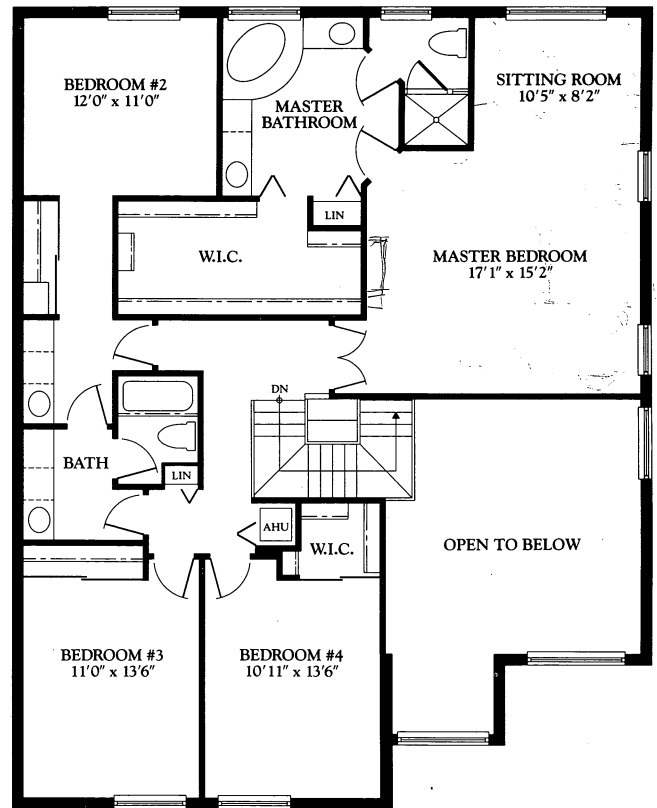

CLASSIC SINGLE FAMILY HOMES

Elevation 1108A

Elevation 1108B

Elevation 1108C

TOWNGATE 

Artist renderings. Subject to change without notice. 12/93

CLASSIC MODEL 1108

954-745-4735

Keller Williams Realty

**4 Bedroom, 2½ Bath
with Sitting Room**

First Floor Living Area	1,327
Second Floor Living Area	1,520
Total Living Area	2,847
Covered Patio	96
Covered Entry	51
Garage	457
Gross Total	3,451

First floor

Second floor