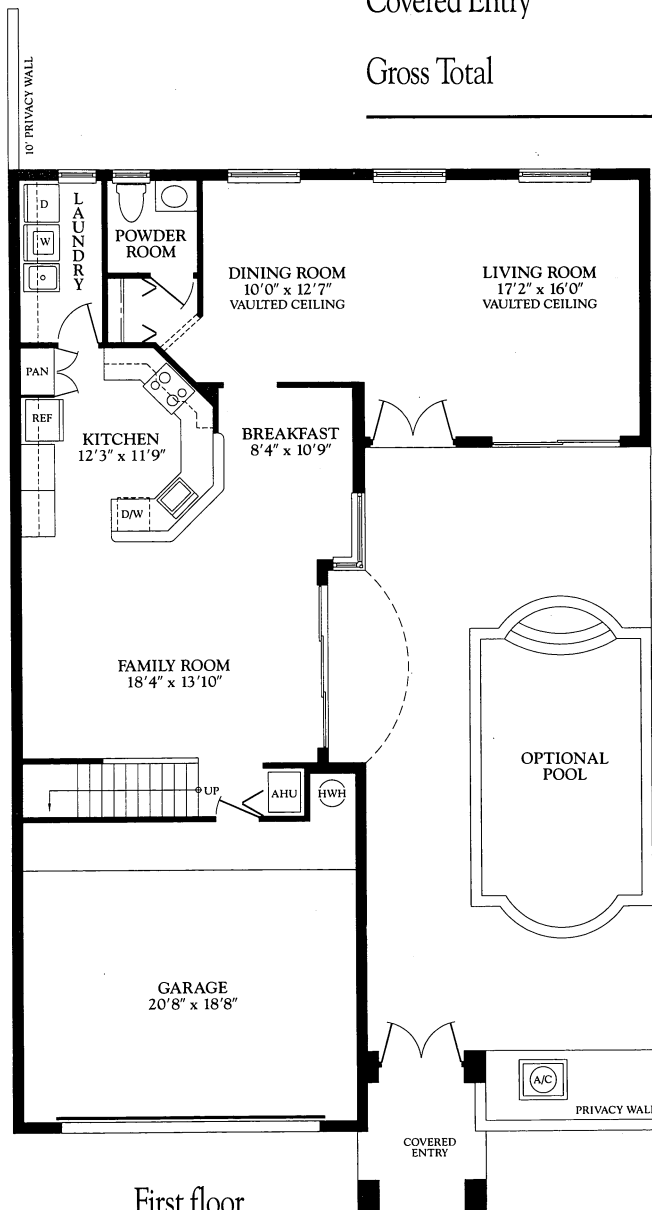

CLASSIC SINGLE FAMILY HOMES

Elevation 1106A

Elevation 1106B

Artist renderings. Subject to change without notice. 12/93

## 3 Bedroom, 2 1/2 Bath

First Floor Living Area	1,176
Second Floor Living Area	933
Total Living Area	2,109
Garage	425
Covered Entry	54
<b>Gross Total</b>	<b>2,588</b>

First floor

Second floor