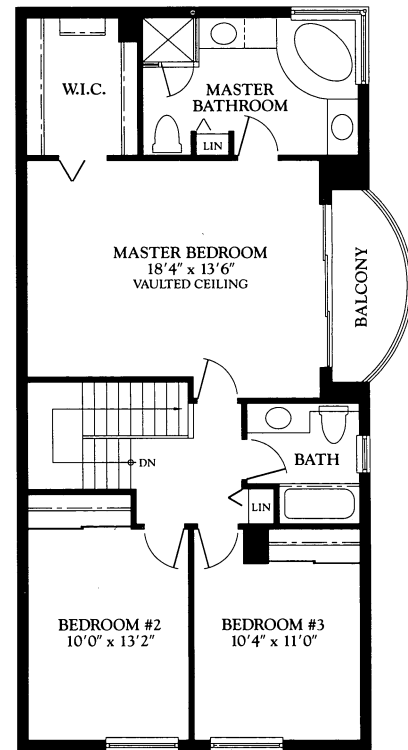

CLASSIC SINGLE FAMILY HOMES

Elevation 1106A

Elevation 1106B

Artist renderings. Subject to change without notice. 12/93

# CLASSIC MODEL 1106

**954-745-4735**

Keller Williams Realty

## 3 Bedroom, 2 1/2 Bath

First Floor Living Area	1,176
Second Floor Living Area	933
Total Living Area	2,109
Garage	425
Covered Entry	54
<b>Gross Total</b>	<b>2,588</b>

First floor

Second floor