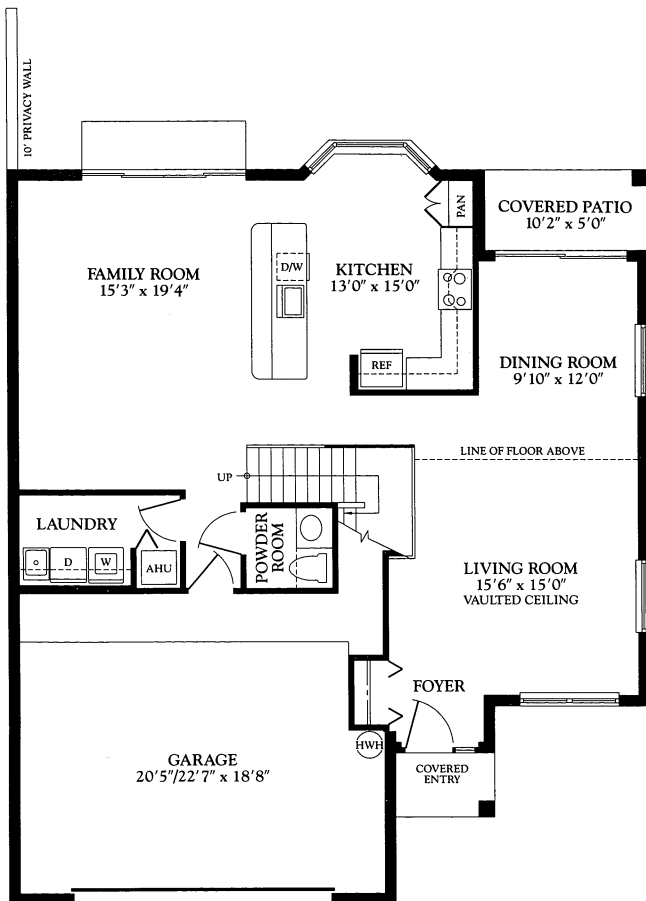

CLASSIC SINGLE FAMILY HOMES

Elevation 1105A

Elevation 1105B

Artist renderings. Subject to change without notice. 12/93

CLASSIC MODEL 1105

954-745-4735

Keller Williams Realty

4 Bedroom, 2 1/2 Bath

First Floor Living Area	1,150
Second Floor Living Area	1,104
Total Living Area	2,254
Covered Patio	50
Covered Entry	24
Garage	454
Gross Total	2,782

First floor

Second floor