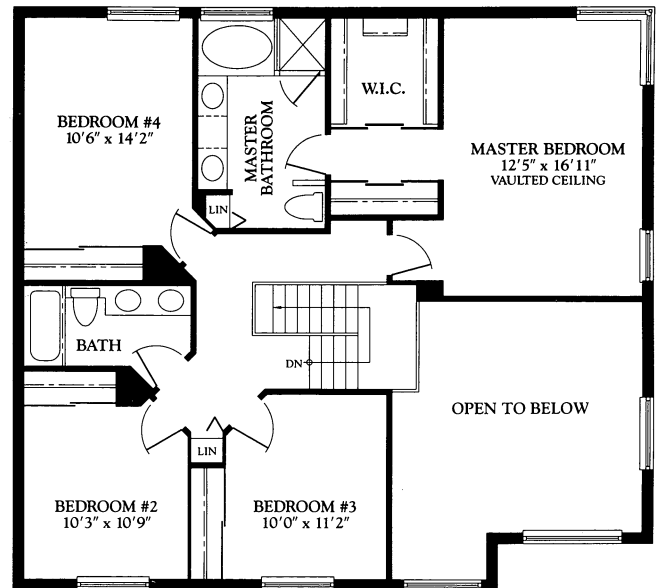

CLASSIC SINGLE FAMILY HOMES

Elevation 1105A

Elevation 1105B

Artist renderings. Subject to change without notice. 12/93

CLASSIC MODEL 1105

954-745-4735

Keller Williams Realty

4 Bedroom, 2 1/2 Bath

First Floor Living Area	1,150
Second Floor Living Area	1,104
Total Living Area	2,254
Covered Patio	50
Covered Entry	24
Garage	454
Gross Total	2,782

First floor

Second floor