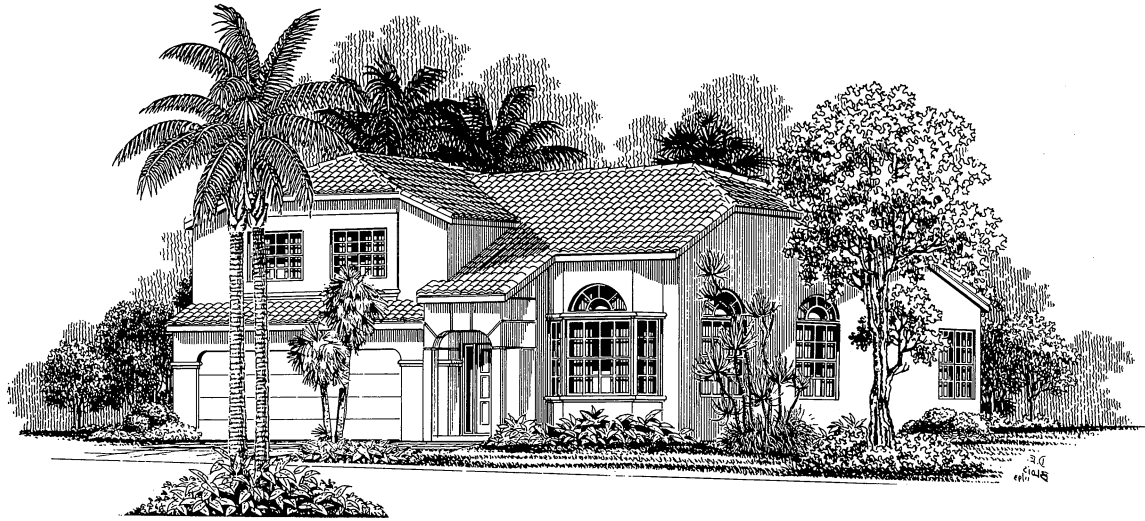

CLASSIC SINGLE FAMILY HOMES

Elevation 1103A

Elevation 1103B

Artist renderings. Subject to change without notice. 12/93

CLASSIC MODEL 1103

4 Bedroom, 2½ Bath

First Floor Living Area	1,503
Second Floor Living Area	617
Total Living Area	2,120
Garage	407
Covered Entry	32
Gross Total	2,559