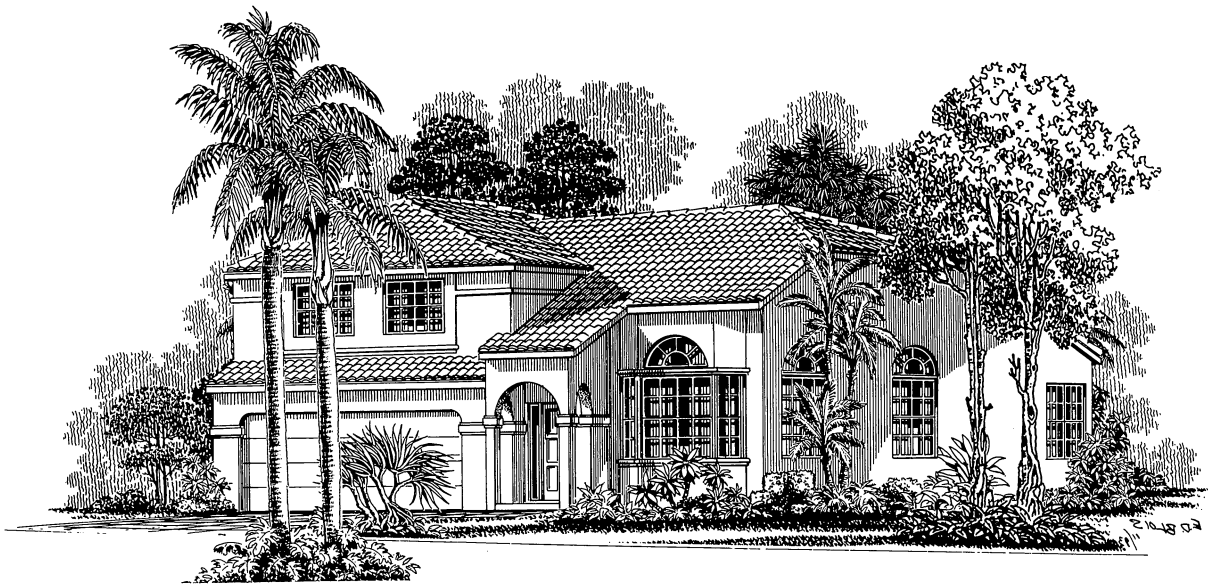

CLASSIC SINGLE FAMILY HOMES

Elevation 1103A

Elevation 1103B

Artist renderings. Subject to change without notice. 12/93

CLASSIC MODEL 1103

4 Bedroom, 2½ Bath

First Floor Living Area	1,503
Second Floor Living Area	617
Total Living Area	2,120
Garage	407
Covered Entry	32
Gross Total	2,559