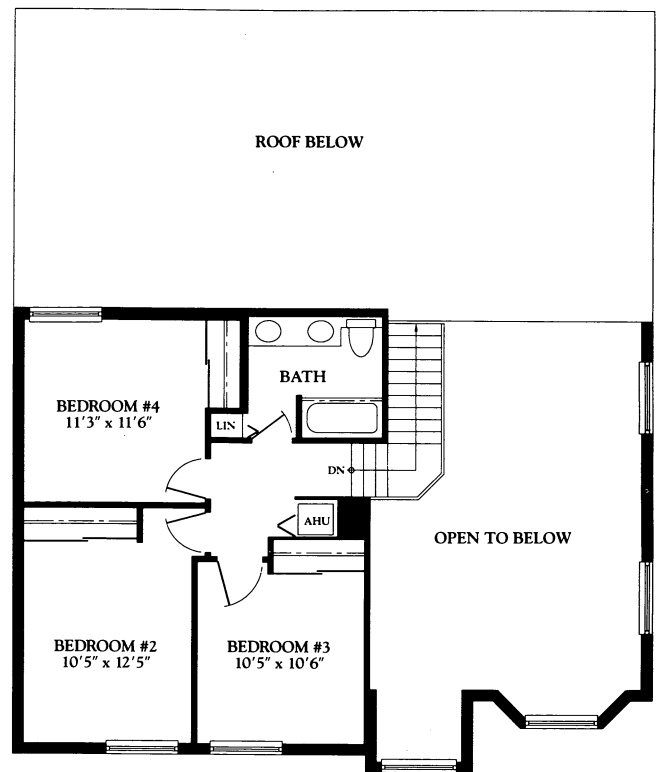

CLASSIC SINGLE FAMILY HOMES

Elevation 1103A

Elevation 1103B

Artist renderings. Subject to change without notice. 12/93

CLASSIC MODEL 1103

4 Bedroom, 2½ Bath

First Floor Living Area	1,503
Second Floor Living Area	617
Total Living Area	2,120
Garage	407
Covered Entry	32
Gross Total	2,559

First floor

Second floor