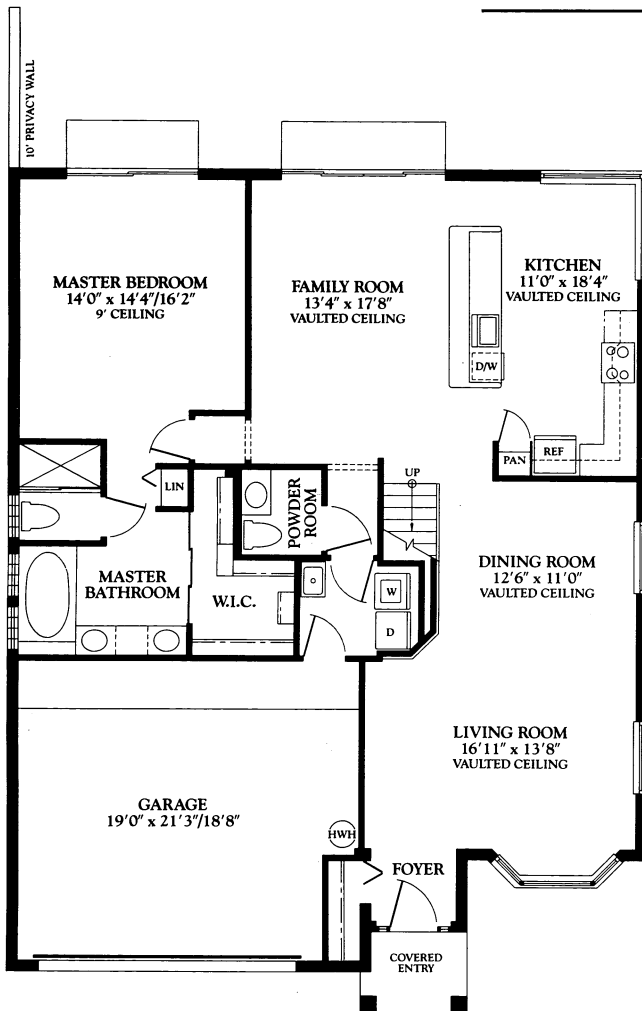

CLASSIC SINGLE FAMILY HOMES

Elevation 1103A

Elevation 1103B

Artist renderings. Subject to change without notice. 12/93

CLASSIC MODEL 1103

4 Bedroom, 2½ Bath

First Floor Living Area	1,503
Second Floor Living Area	617
Total Living Area	2,120
Garage	407
Covered Entry	32
Gross Total	2,559

First floor

Second floor