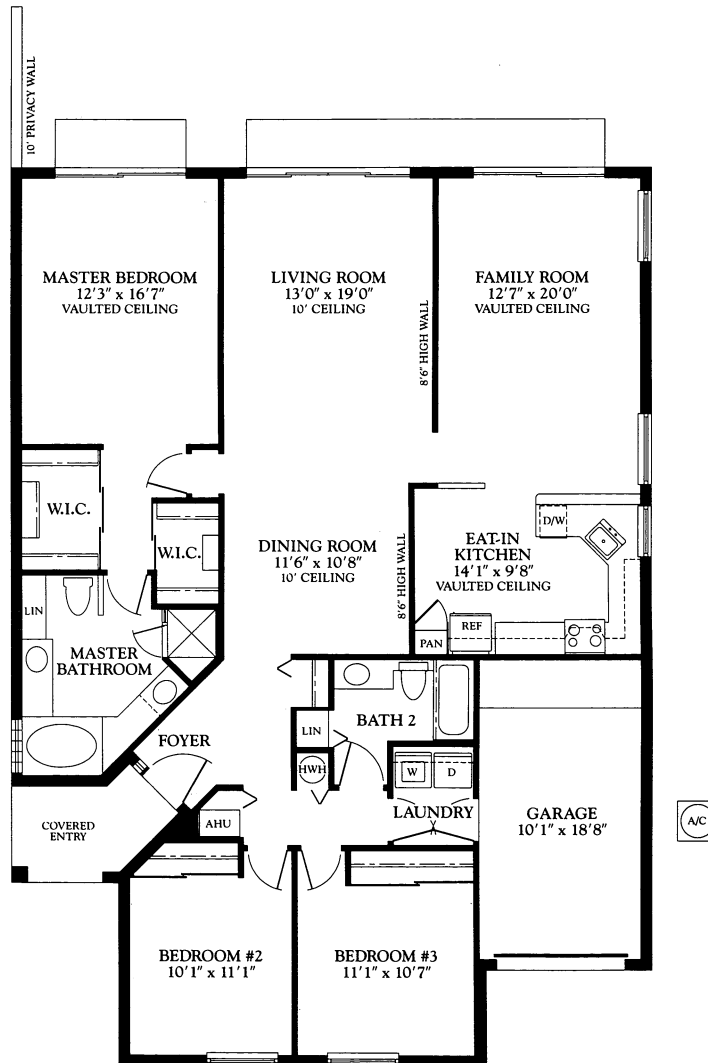

GASSIC SINGLE FAMILY HOMES

Elevation 1101A

Compliments of

Willard
REALTY TEAM

954-745-4735

Keller Williams Realty

CLASSIC MODEL 1101

3 Bedroom, 2 Bath

Total Living Area	1,833
Garage	206
Covered Entry	54
Gross Total	2,093

TOWNGATE 