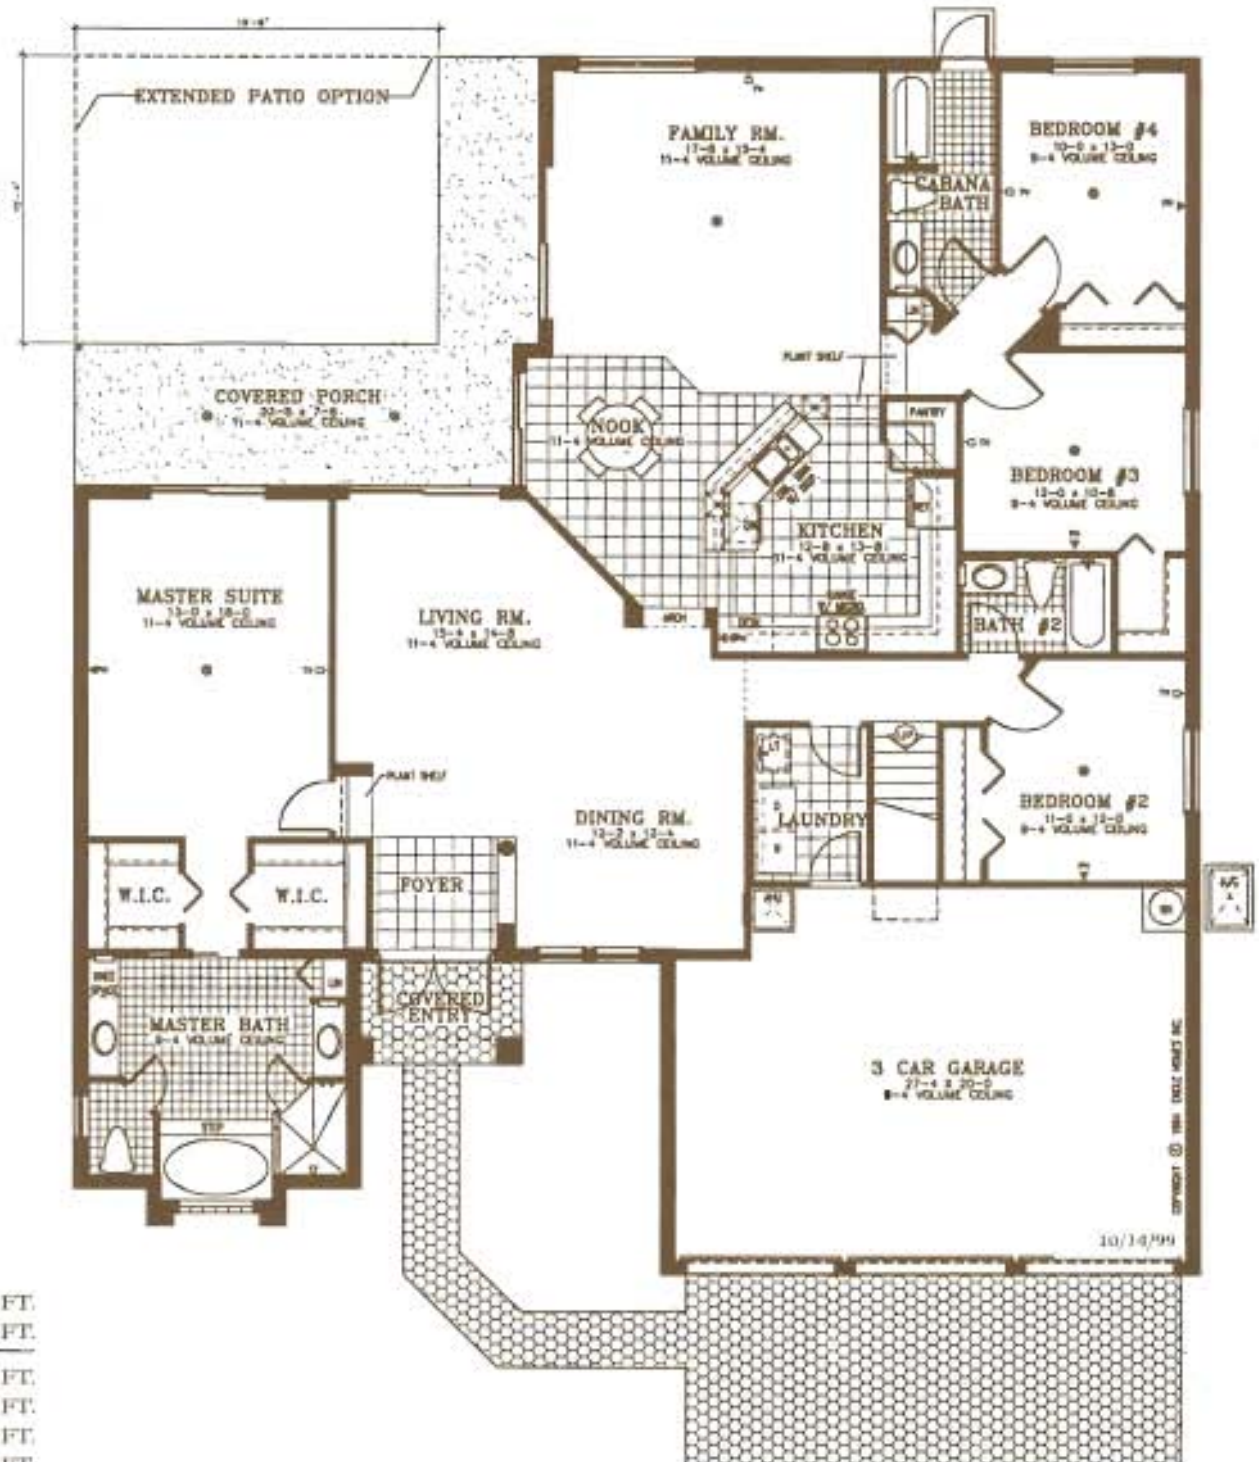

## YALE W/BONUS ROOM

4 Bedrooms, 3 Baths  
 Family Room, Covered Porch,  
 3 Car Garage, Bonus Room

Compliments of

**954-745-4735**

Keller Williams Realty

### BONUS ROOM

### FLOOR PLAN

LIVING:	2,442 SQ. FT.
BONUS ROOM LIVING:	329 SQ. FT.
<b>TOTAL LIVING:</b>	<b>2,771 SQ. FT.</b>
GARAGE:	572 SQ. FT.
COVERED PORCH:	180 SQ. FT.
COVERED ENTRY:	46 SQ. FT.
<b>TOTAL:</b>	<b>3,569 SQ. FT.</b>

Preliminary Floor Plan. All dimensions are approximate and subject to construction variations. The seller reserves the right to change and/or alter materials, specifications, features, dimensions, designs, landscaping and prices without notice. Landscaping is provided in the front yard only. Oral representations cannot be relied upon as correctly stating the representations of the seller. Refer to the contract and the other homeowner documents for correct representations. Window designs may vary between elevations.