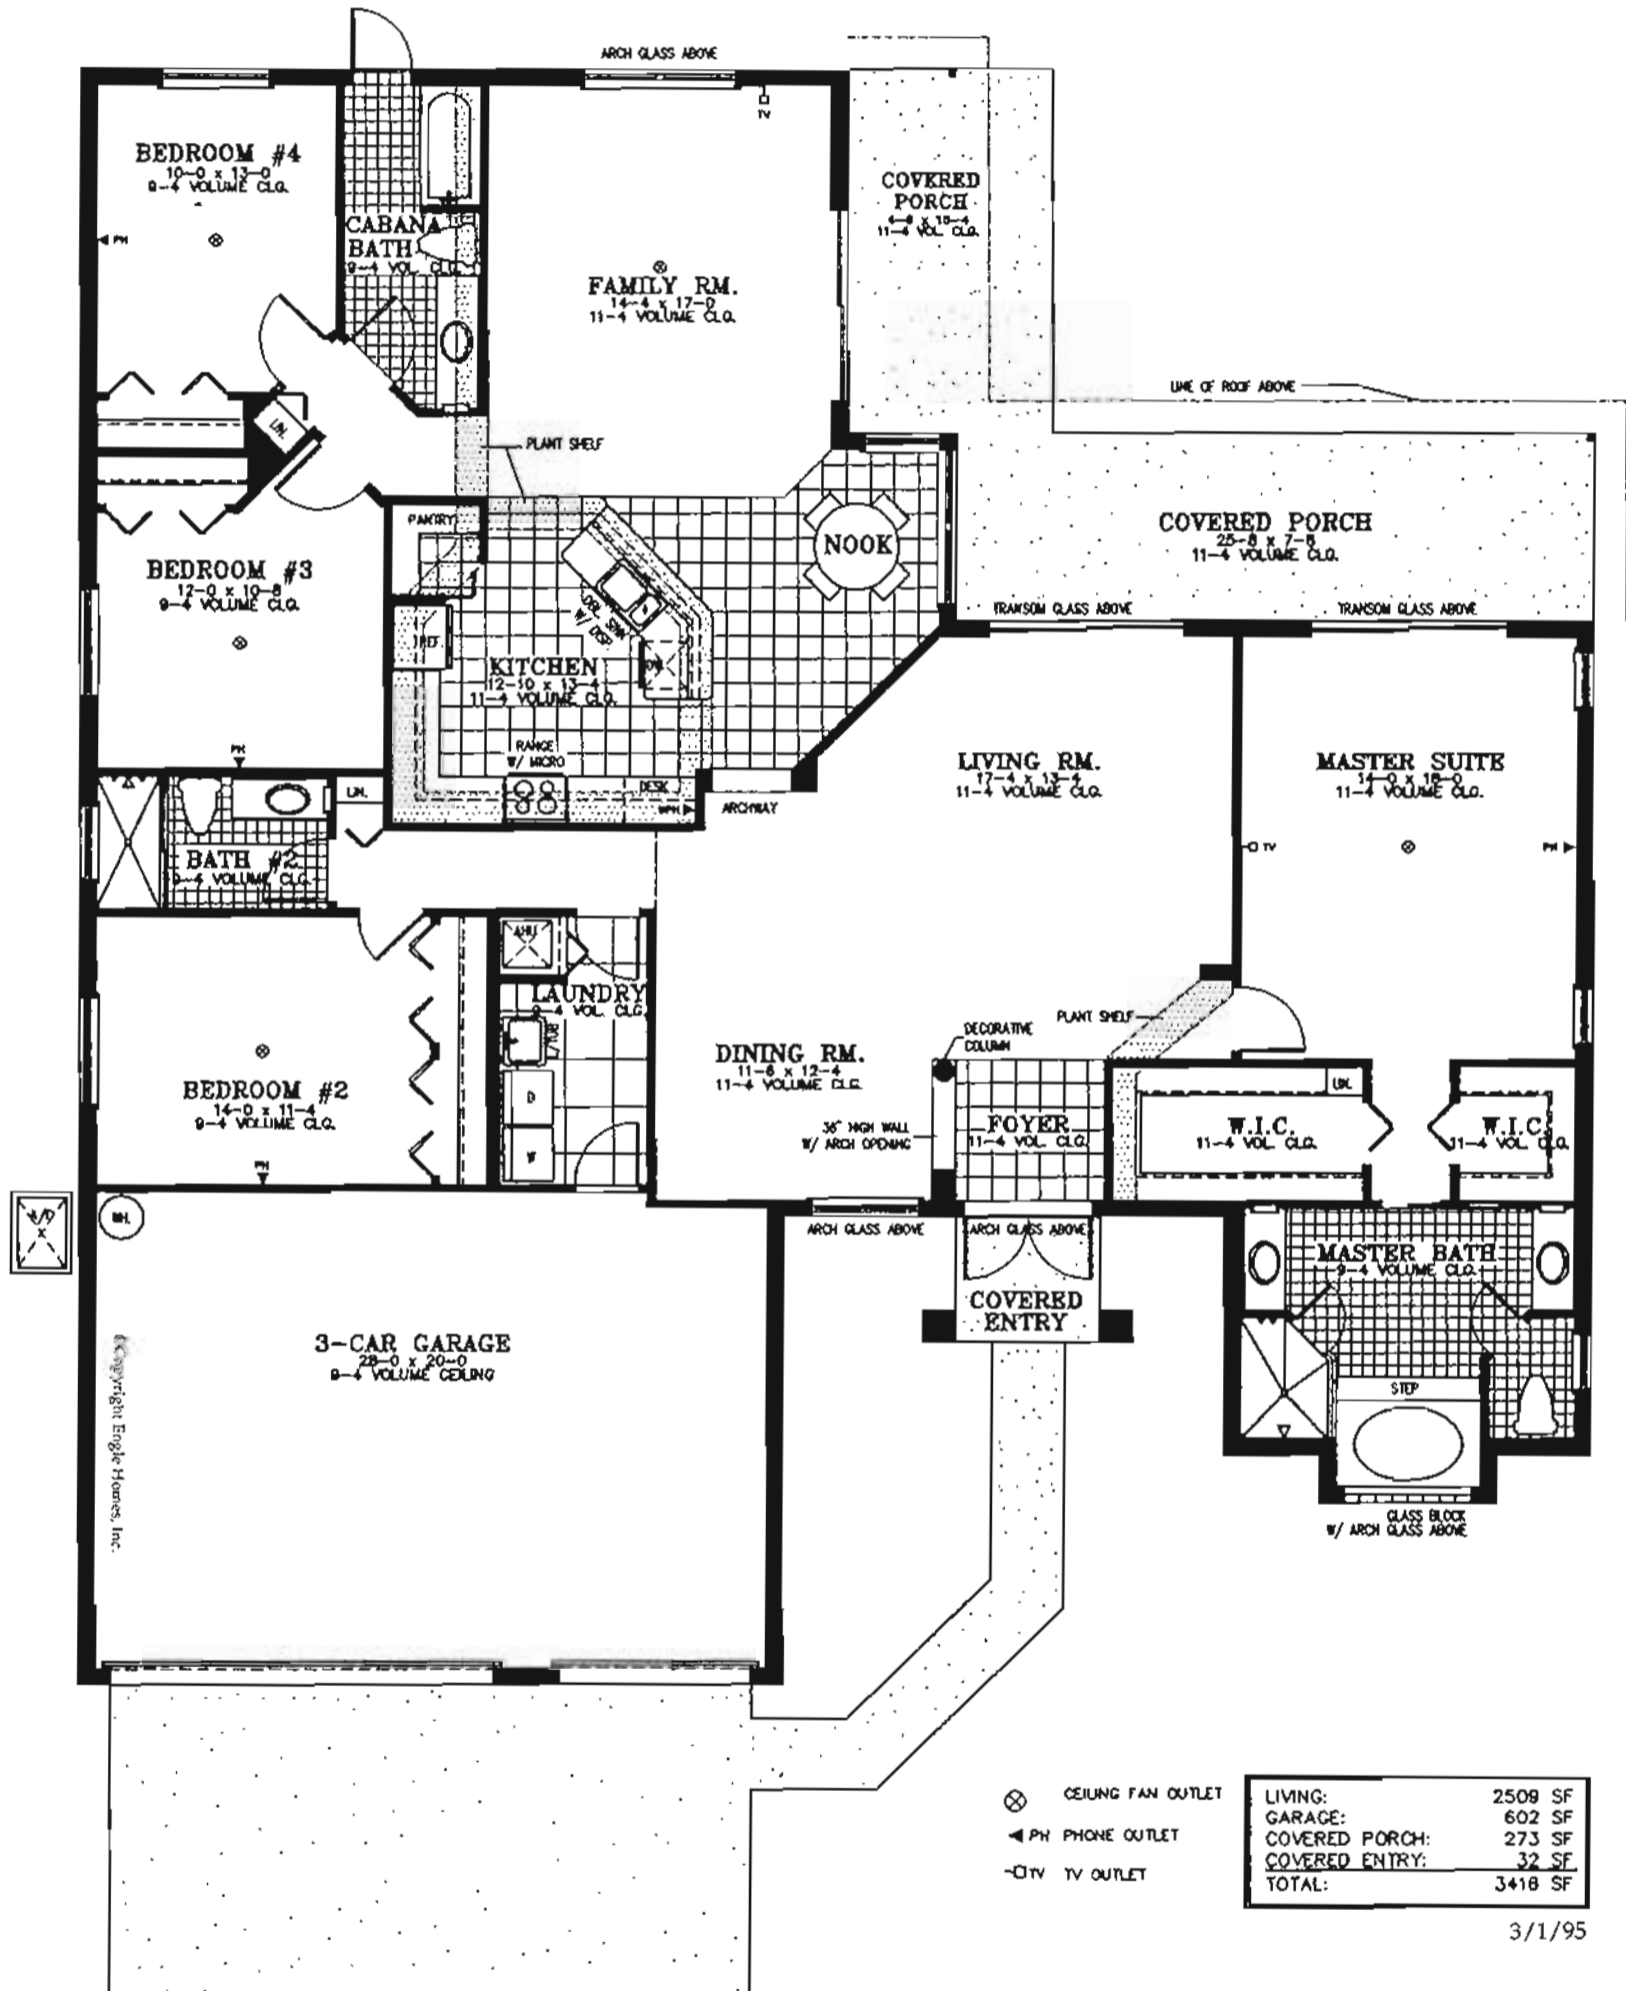

Pembroke Falls[™]
THE BEST OF BROWARD
Yale 6368 '94
4 Bedrooms, 3 Baths
Family Room, Covered Porch
3 Car Garage

Pembroke Falls[™]
THE BEST OF BROWARD
Yale 6368 '94
4 Bedrooms, 3 Baths
Family Room, Covered Porch
3 Car Garage

Compliments of

Willard
 REALTY TEAM

Preliminary Floor Plan. All dimensions are approximate. The seller reserves the right to change and/or alter materials, specifications, features, dimensions, designs, landscaping and prices without notice. Landscaping is provided in the front yard only.