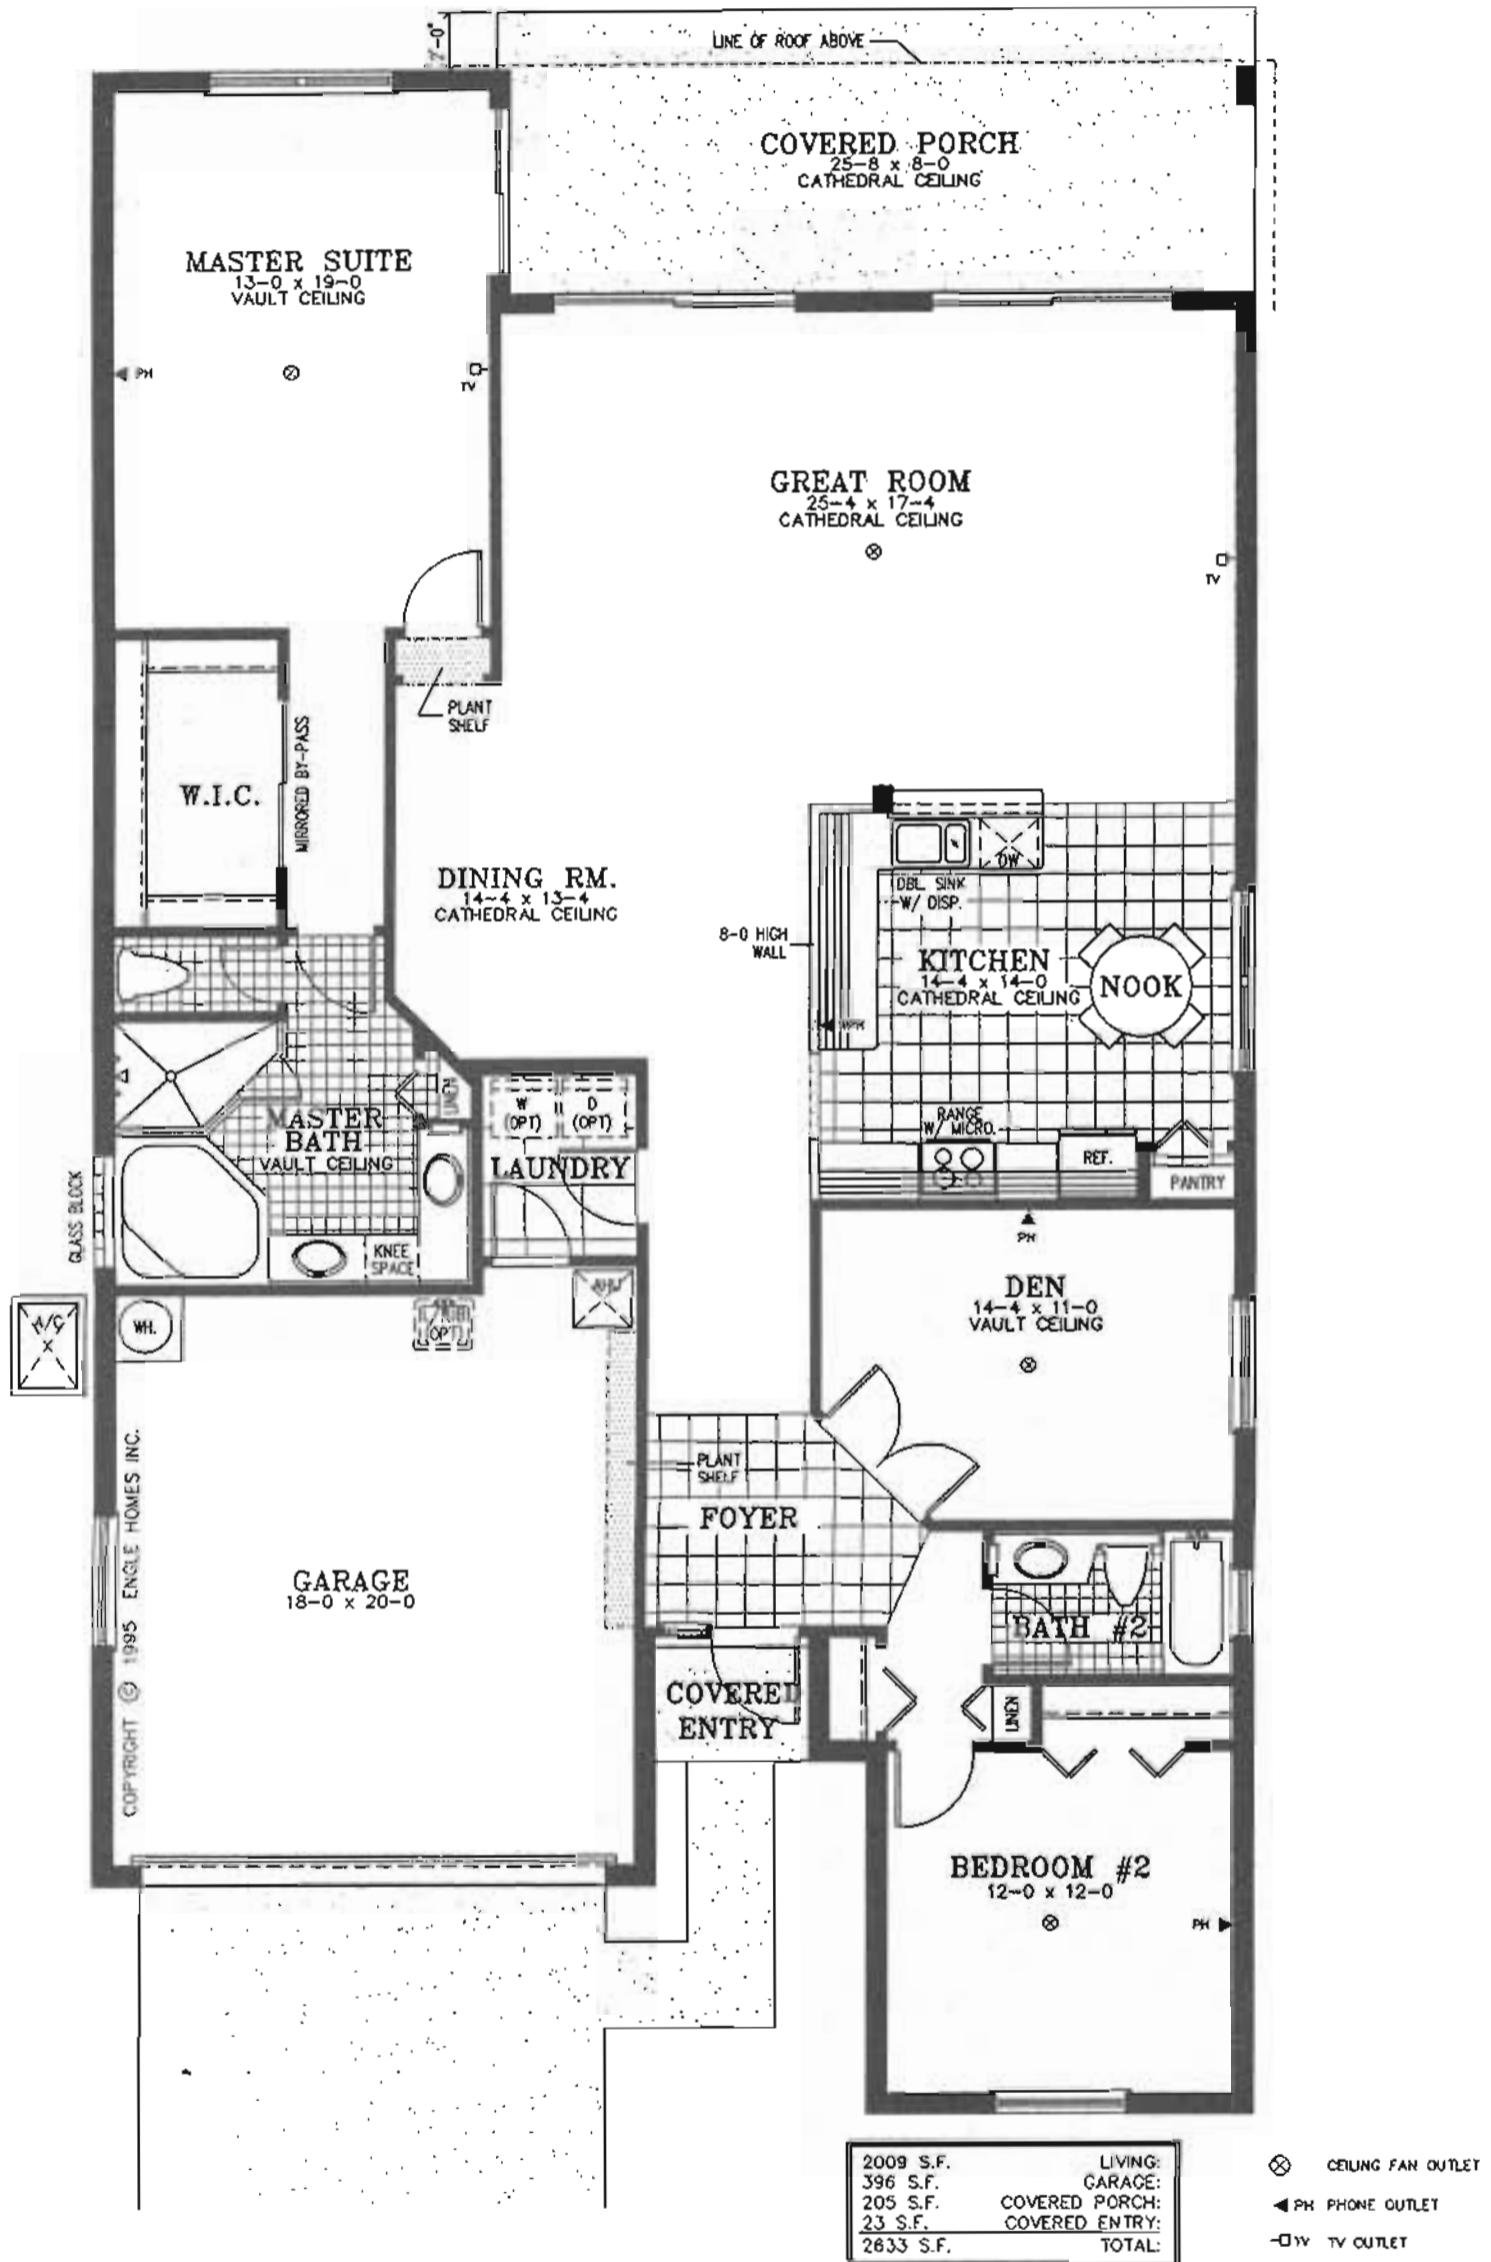

Pembroke Falls
THE BEST OF BROWARD

Rosewood

2 Bedrooms plus Den, 2 Baths
Great Room, Covered Porch
2 Car Garage

Pembroke Falls
THE BEST OF BROWARD

Rosewood

2 Bedrooms plus Den, 2 Baths
Great Room, Covered Porch
2 Car Garage

Compliments of

954-745-4735
Keller Williams Realty

Preliminary Floor Plan. All dimensions are approximate. The seller reserves the right to change and/or alter materials, specifications, features, dimensions, designs, landscaping and prices without notice. Landscaping is provided in the front yard only.

Window designs may vary between elevations.