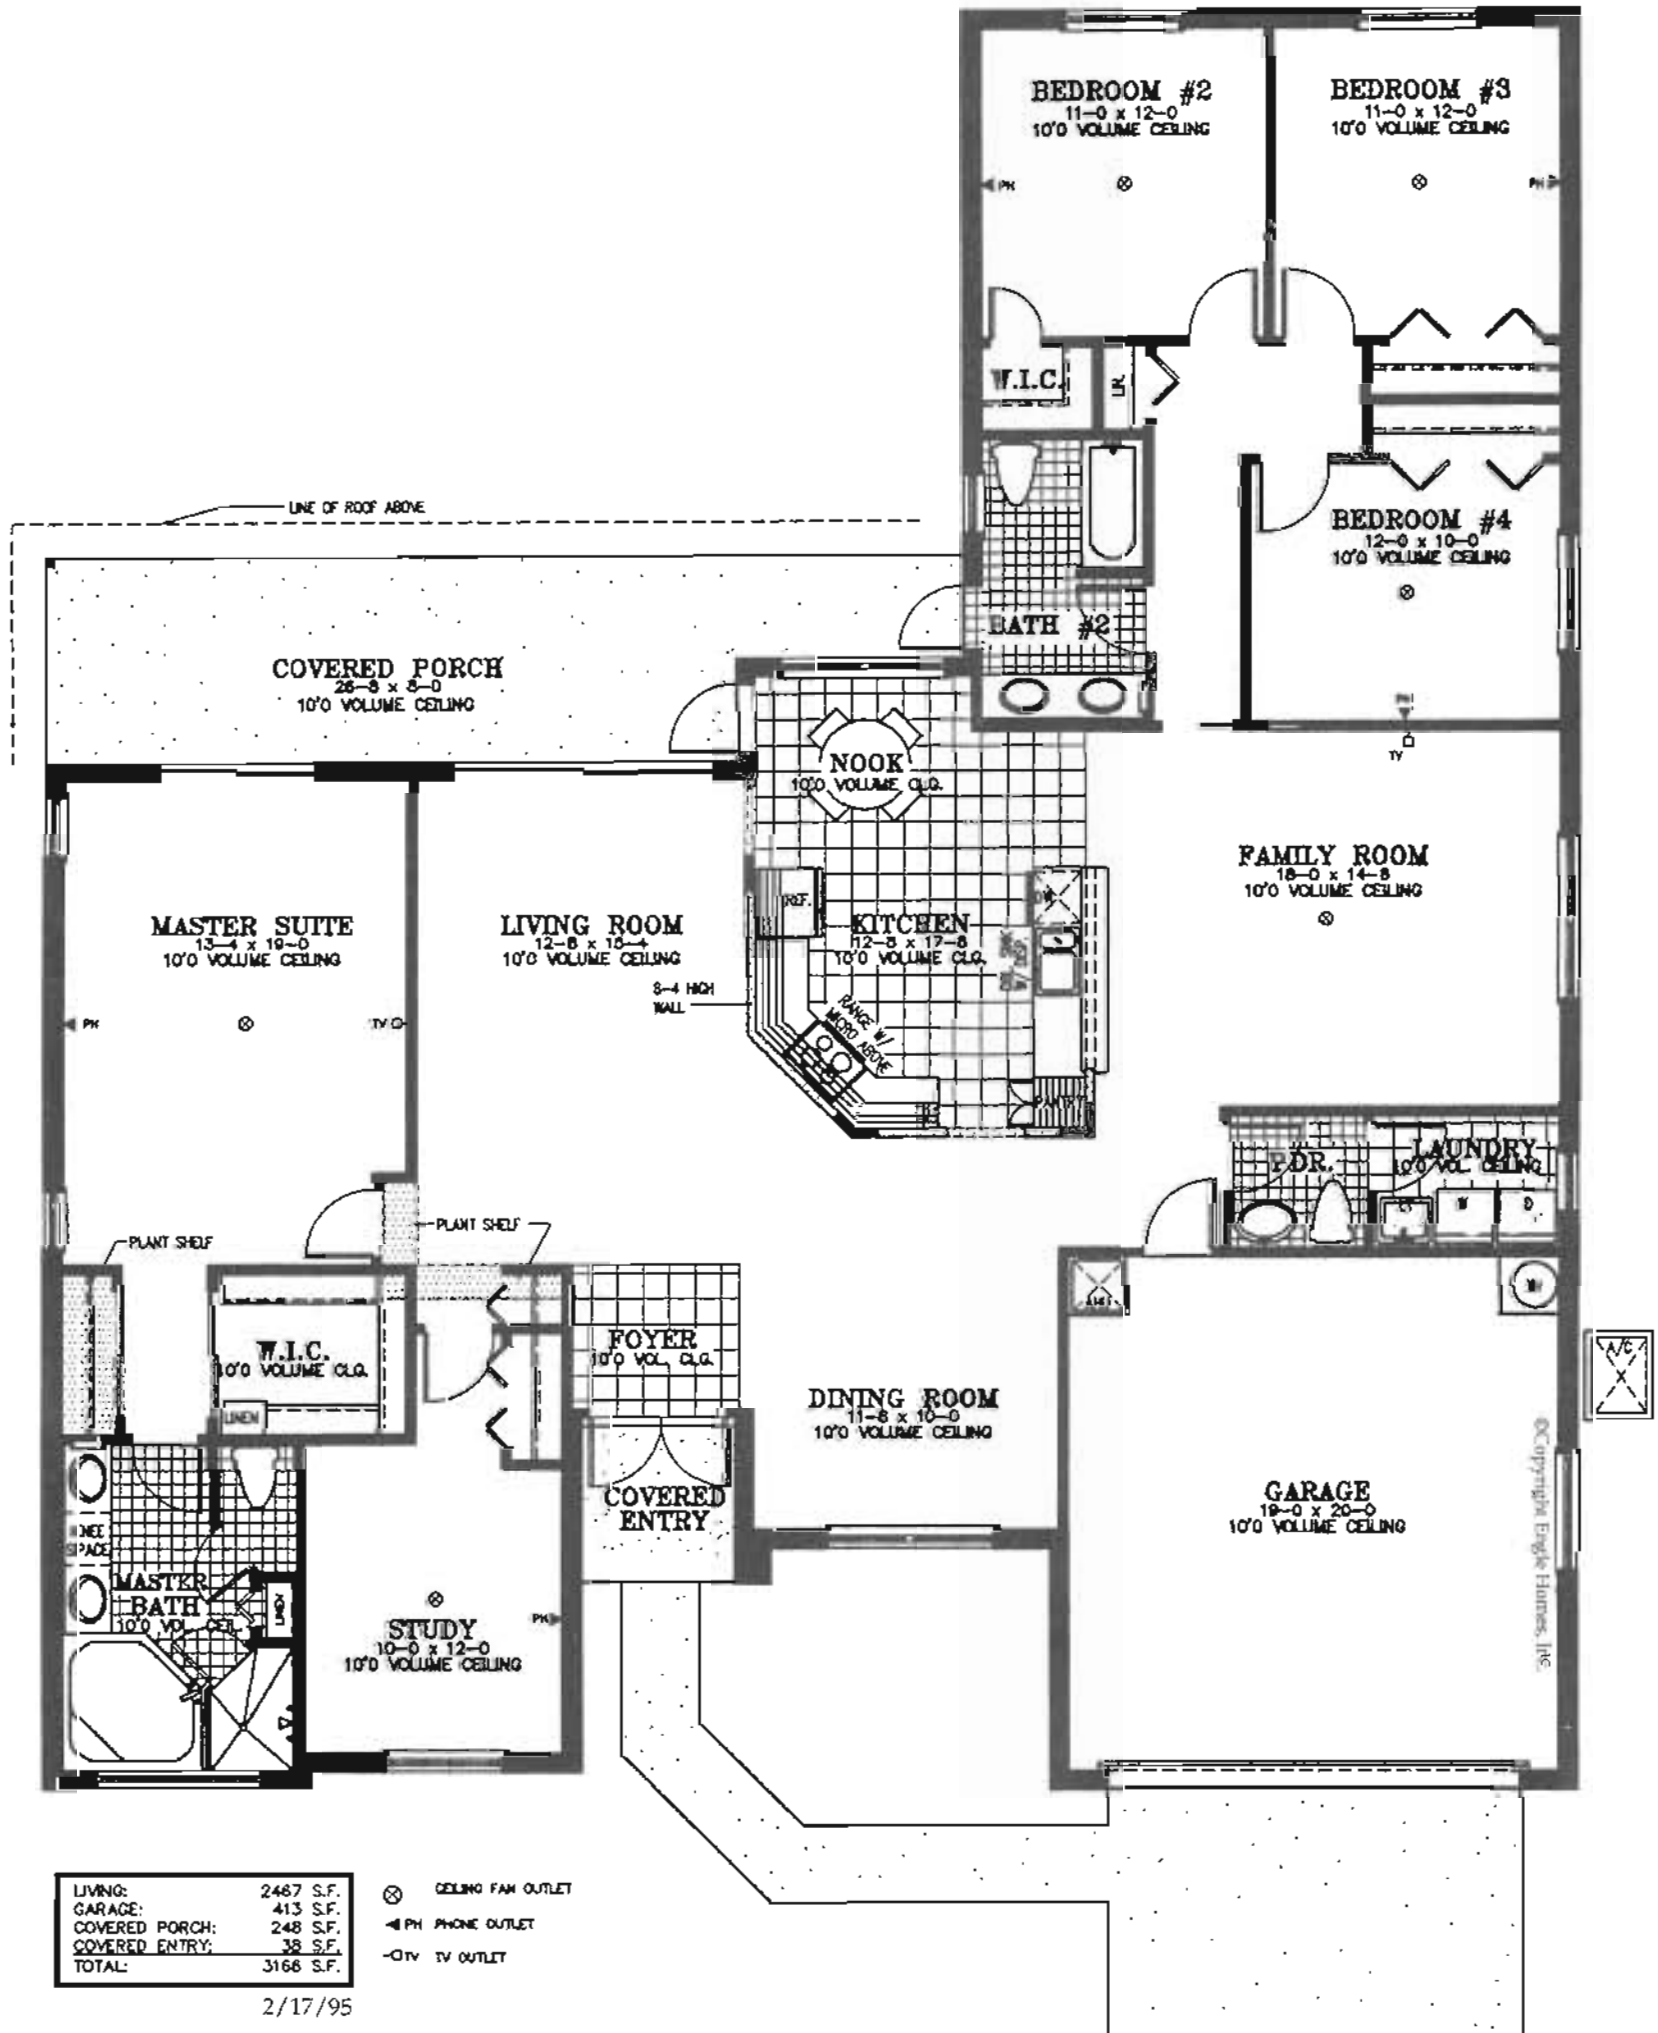

**Pembroke Falls**<sup>TM</sup>  
 THE BEST OF BROWARD

Princeton V  
 5 Bedrooms, 2 1/2 Baths  
 Family Room, Covered Porch  
 2 Car Garage

Princeton V  
 5 Bedrooms, 2 1/2 Baths  
 Family Room, Covered Porch  
 2 Car Garage

**Pembroke Falls**<sup>TM</sup>  
 THE BEST OF BROWARD

Compliments of

PREL

**954-745-4735**  
Keller Williams Realty

Preliminary Floor Plan. All dimensions are approximate. The seller reserves the right to change and/or alter materials, specifications, features, dimensions, designs, landscaping and prices without notice. Landscaping is provided in the front yard only.

Window designs may vary between elevations.