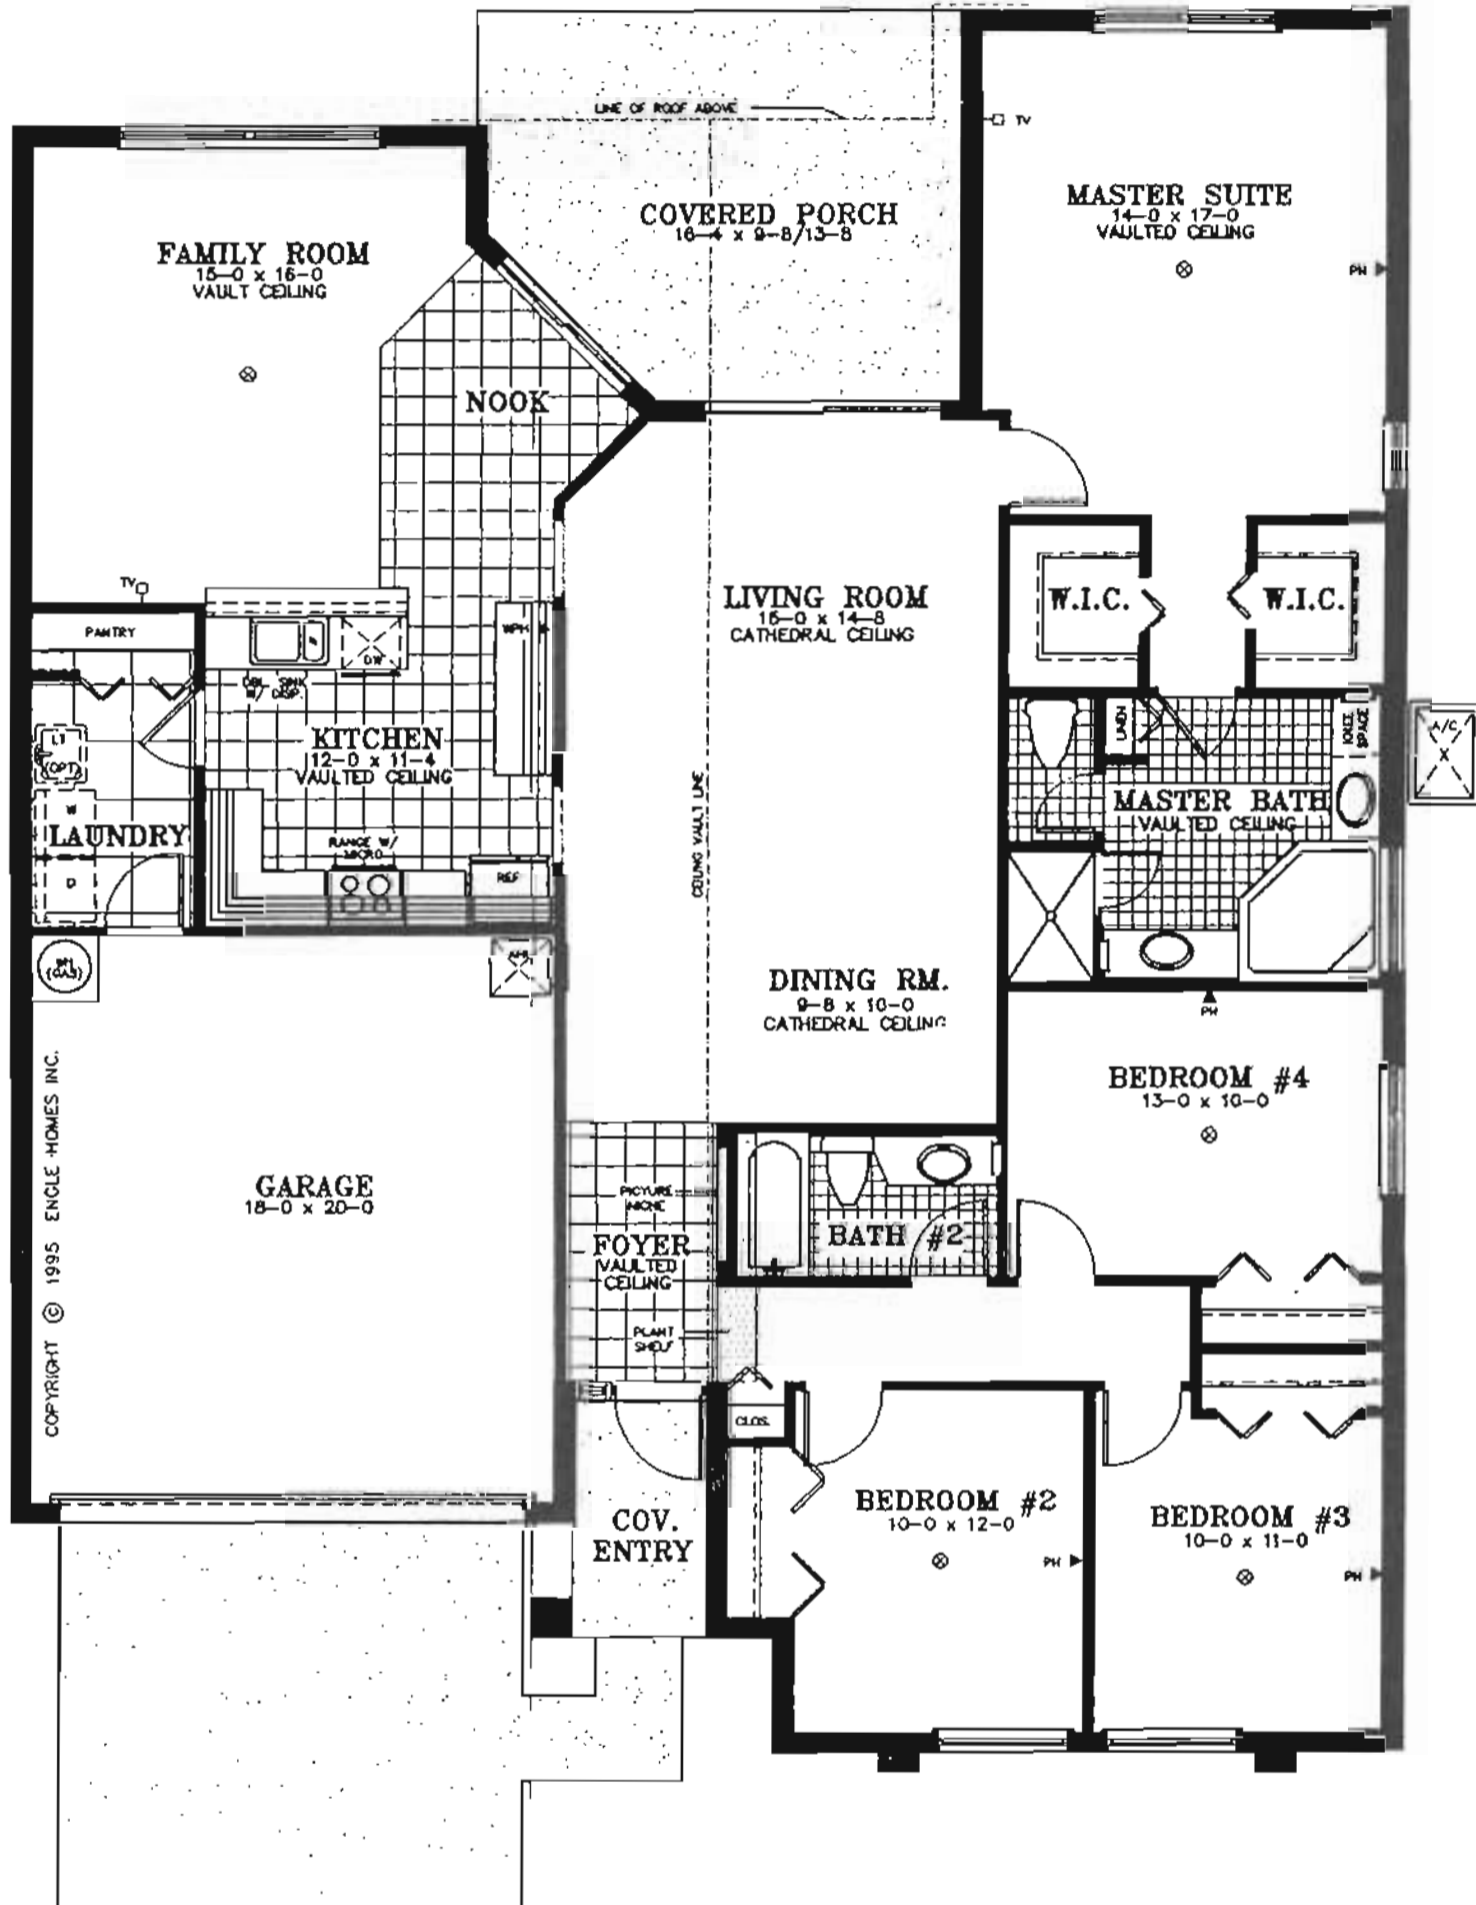

THE BEST OF BROWARD
Pembroke Falls[™]

Potomac
 4 Bedrooms, 2 Baths
 Family Room, Covered Porch
 2 Car Garage

Potomac
 4 Bedrooms, 2 Baths
 Family Room, Covered Porch
 2 Car Garage

THE BEST OF BROWARD
Pembroke Falls[™]

Artist's Concept
 11/96

PRELIMINARY

ELEVATION #2

ELEVATION #1

PRELIMINARY

Artist's Concept

COPYRIGHT © 1995 ENGLE HOMES INC.

LIVING:	2052 SF
GARAGE:	389 SF
COVERED PORCH:	140 SF
COVERED ENTRY:	39 SF
TOTAL:	2620 SF

1/24/96

- ⊗ CEILING FAN OUTLET
- ◀ PH PHONE OUTLET
- TV TV OUTLET

Compliments of

PRELIMINARY Floor Plan. All dimensions are approximate. The seller reserves the right to change and/or alter materials, specifications, features, dimensions, designs, landscaping and prices without notice. Landscaping is provided in the front yard only.