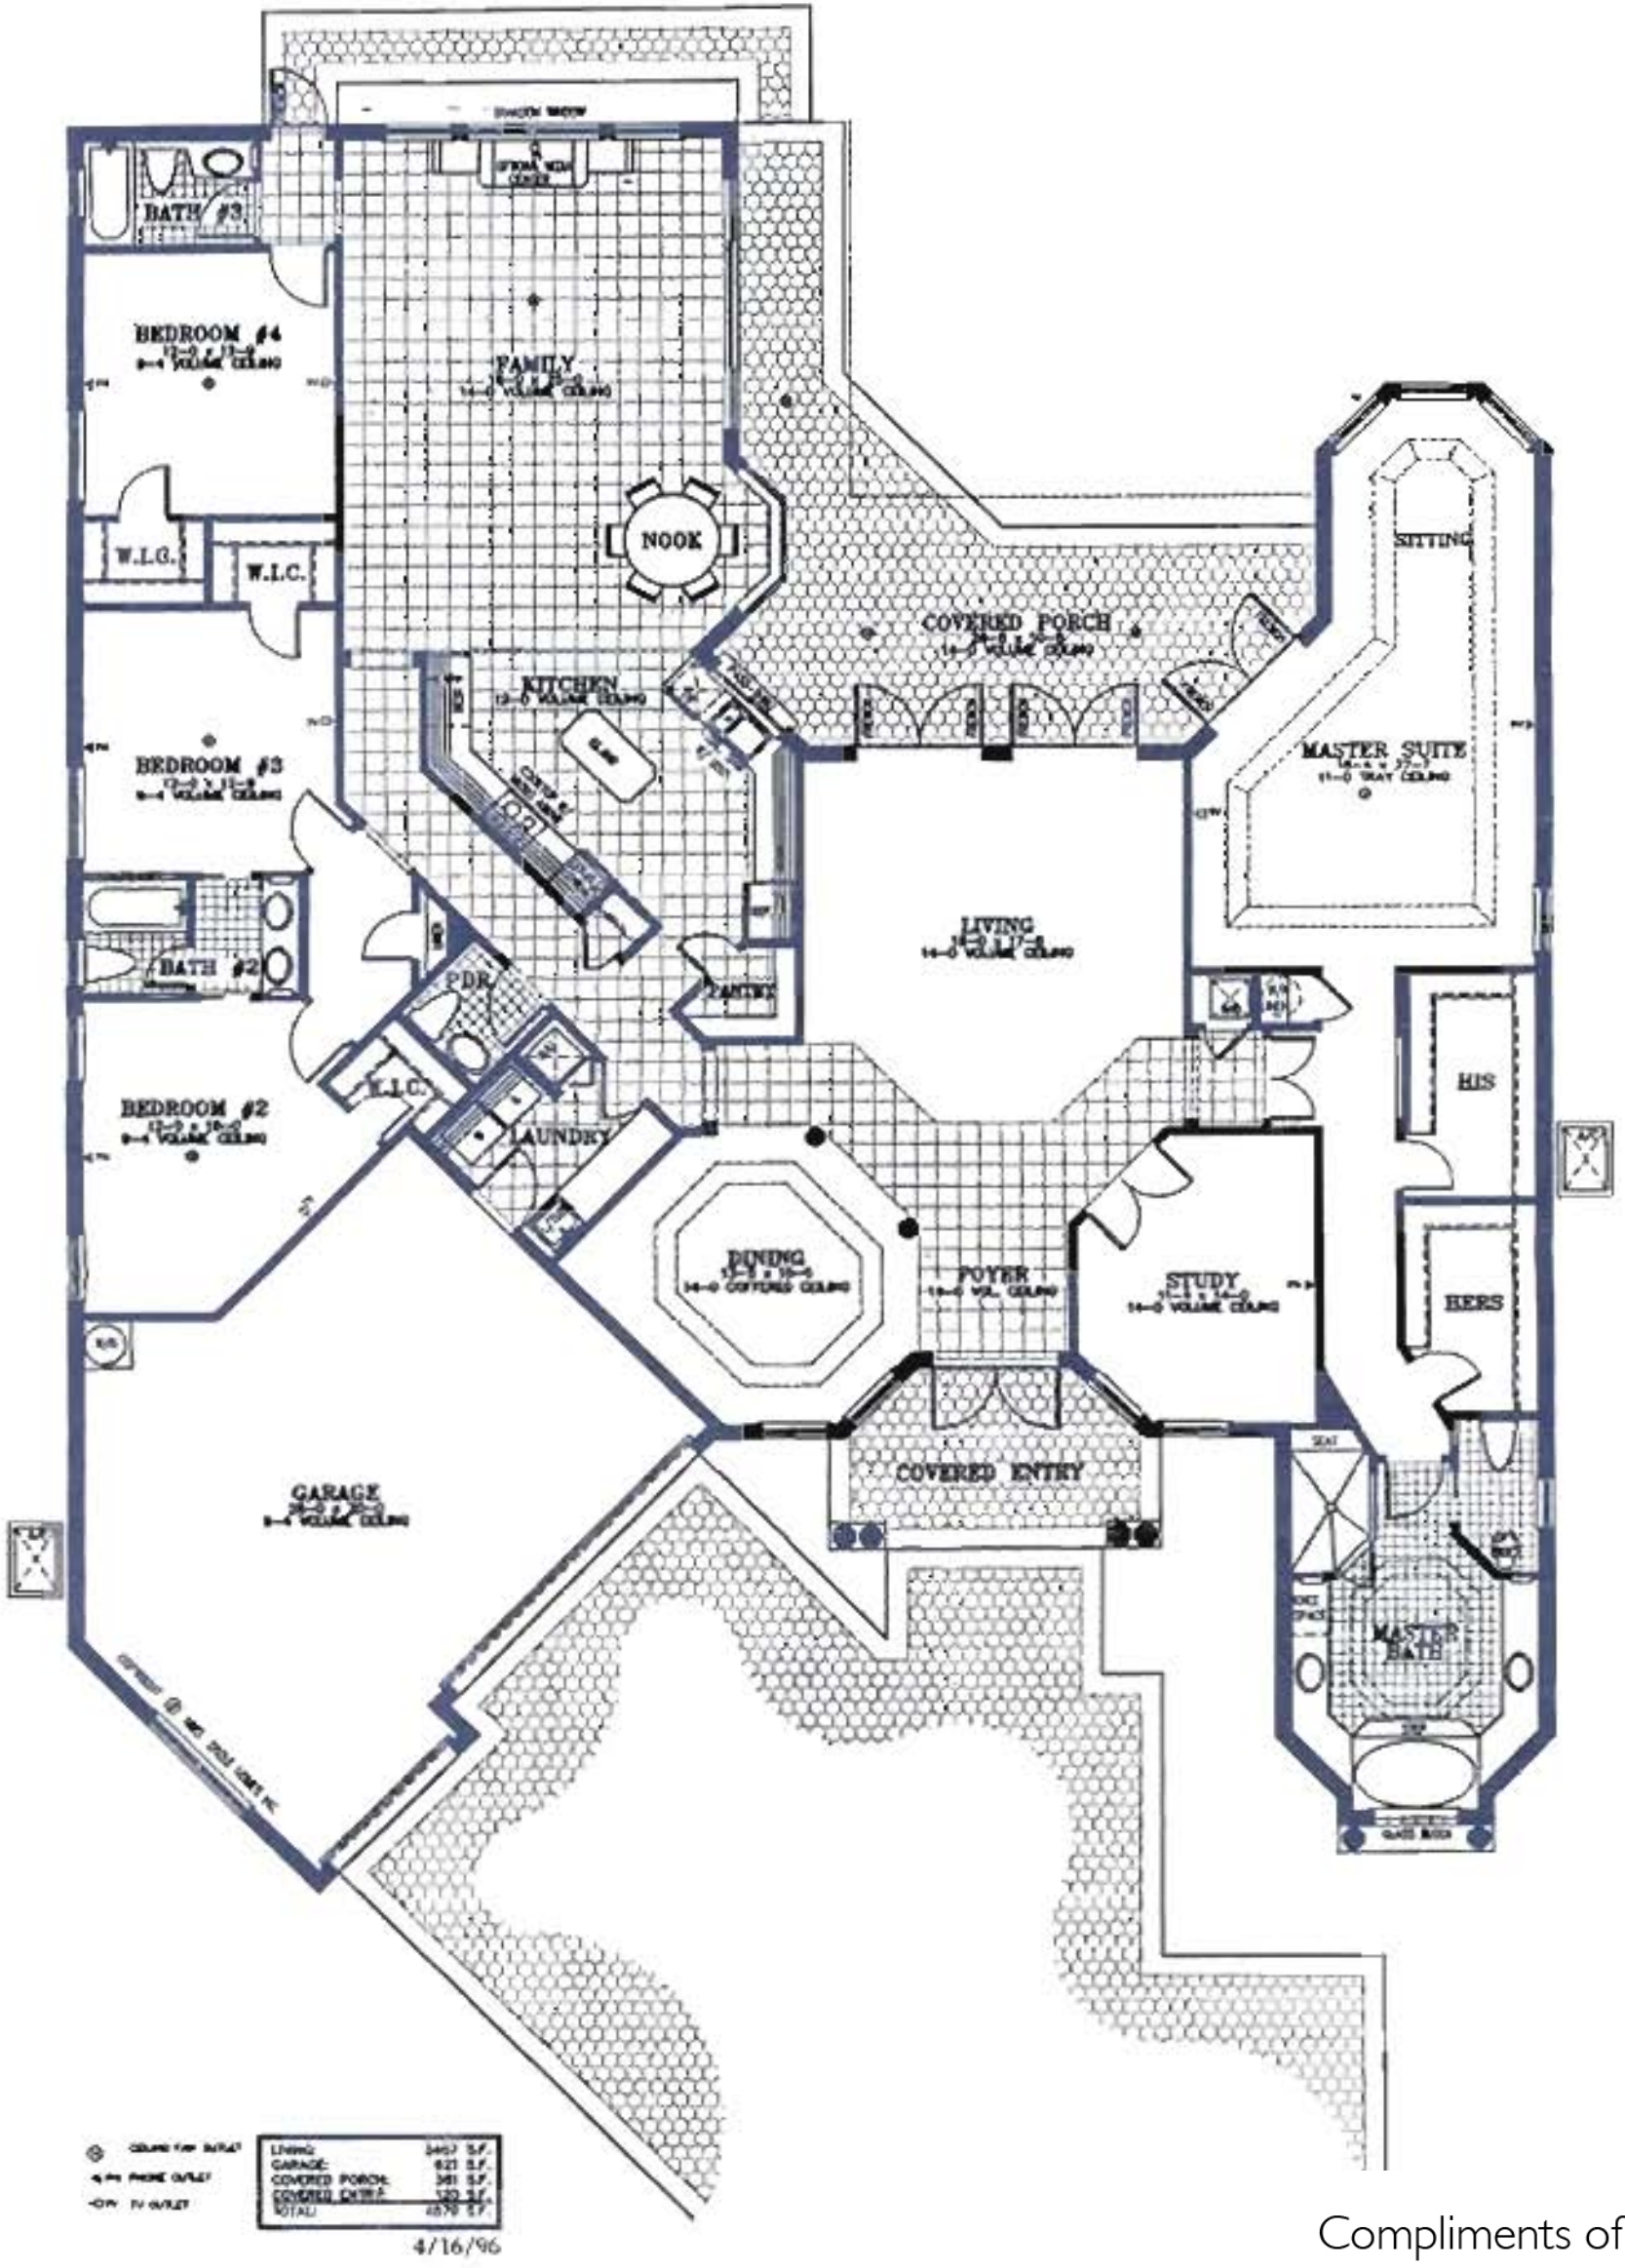

Pembroke Falls
THE BEST OF BROWARD

Mikasa

4 Bedrooms Plus Study, 3 1/2 Baths
Formal Dining Room, Family Room
Covered Porch, 3 Car Garage

Pembroke Falls
THE BEST OF BROWARD

Mikasa

Covered Porch, 3 Car Garage

4 Bedrooms Plus Study, 3 1/2 Baths
Formal Dining Room, Family Room

Mikasa

4 Bedrooms Plus Study, 3 1/2 Baths
 Formal Dining Room, Family Room
 Covered Porch, 3 Car Garage

FLOOR PLAN

Preliminary Floor Plan. All dimensions are approximate. The seller reserves the right to change and/or alter materials, specifications, features, dimensions, designs, landscaping and prices without notice. Landscaping is provided in the front yard only.