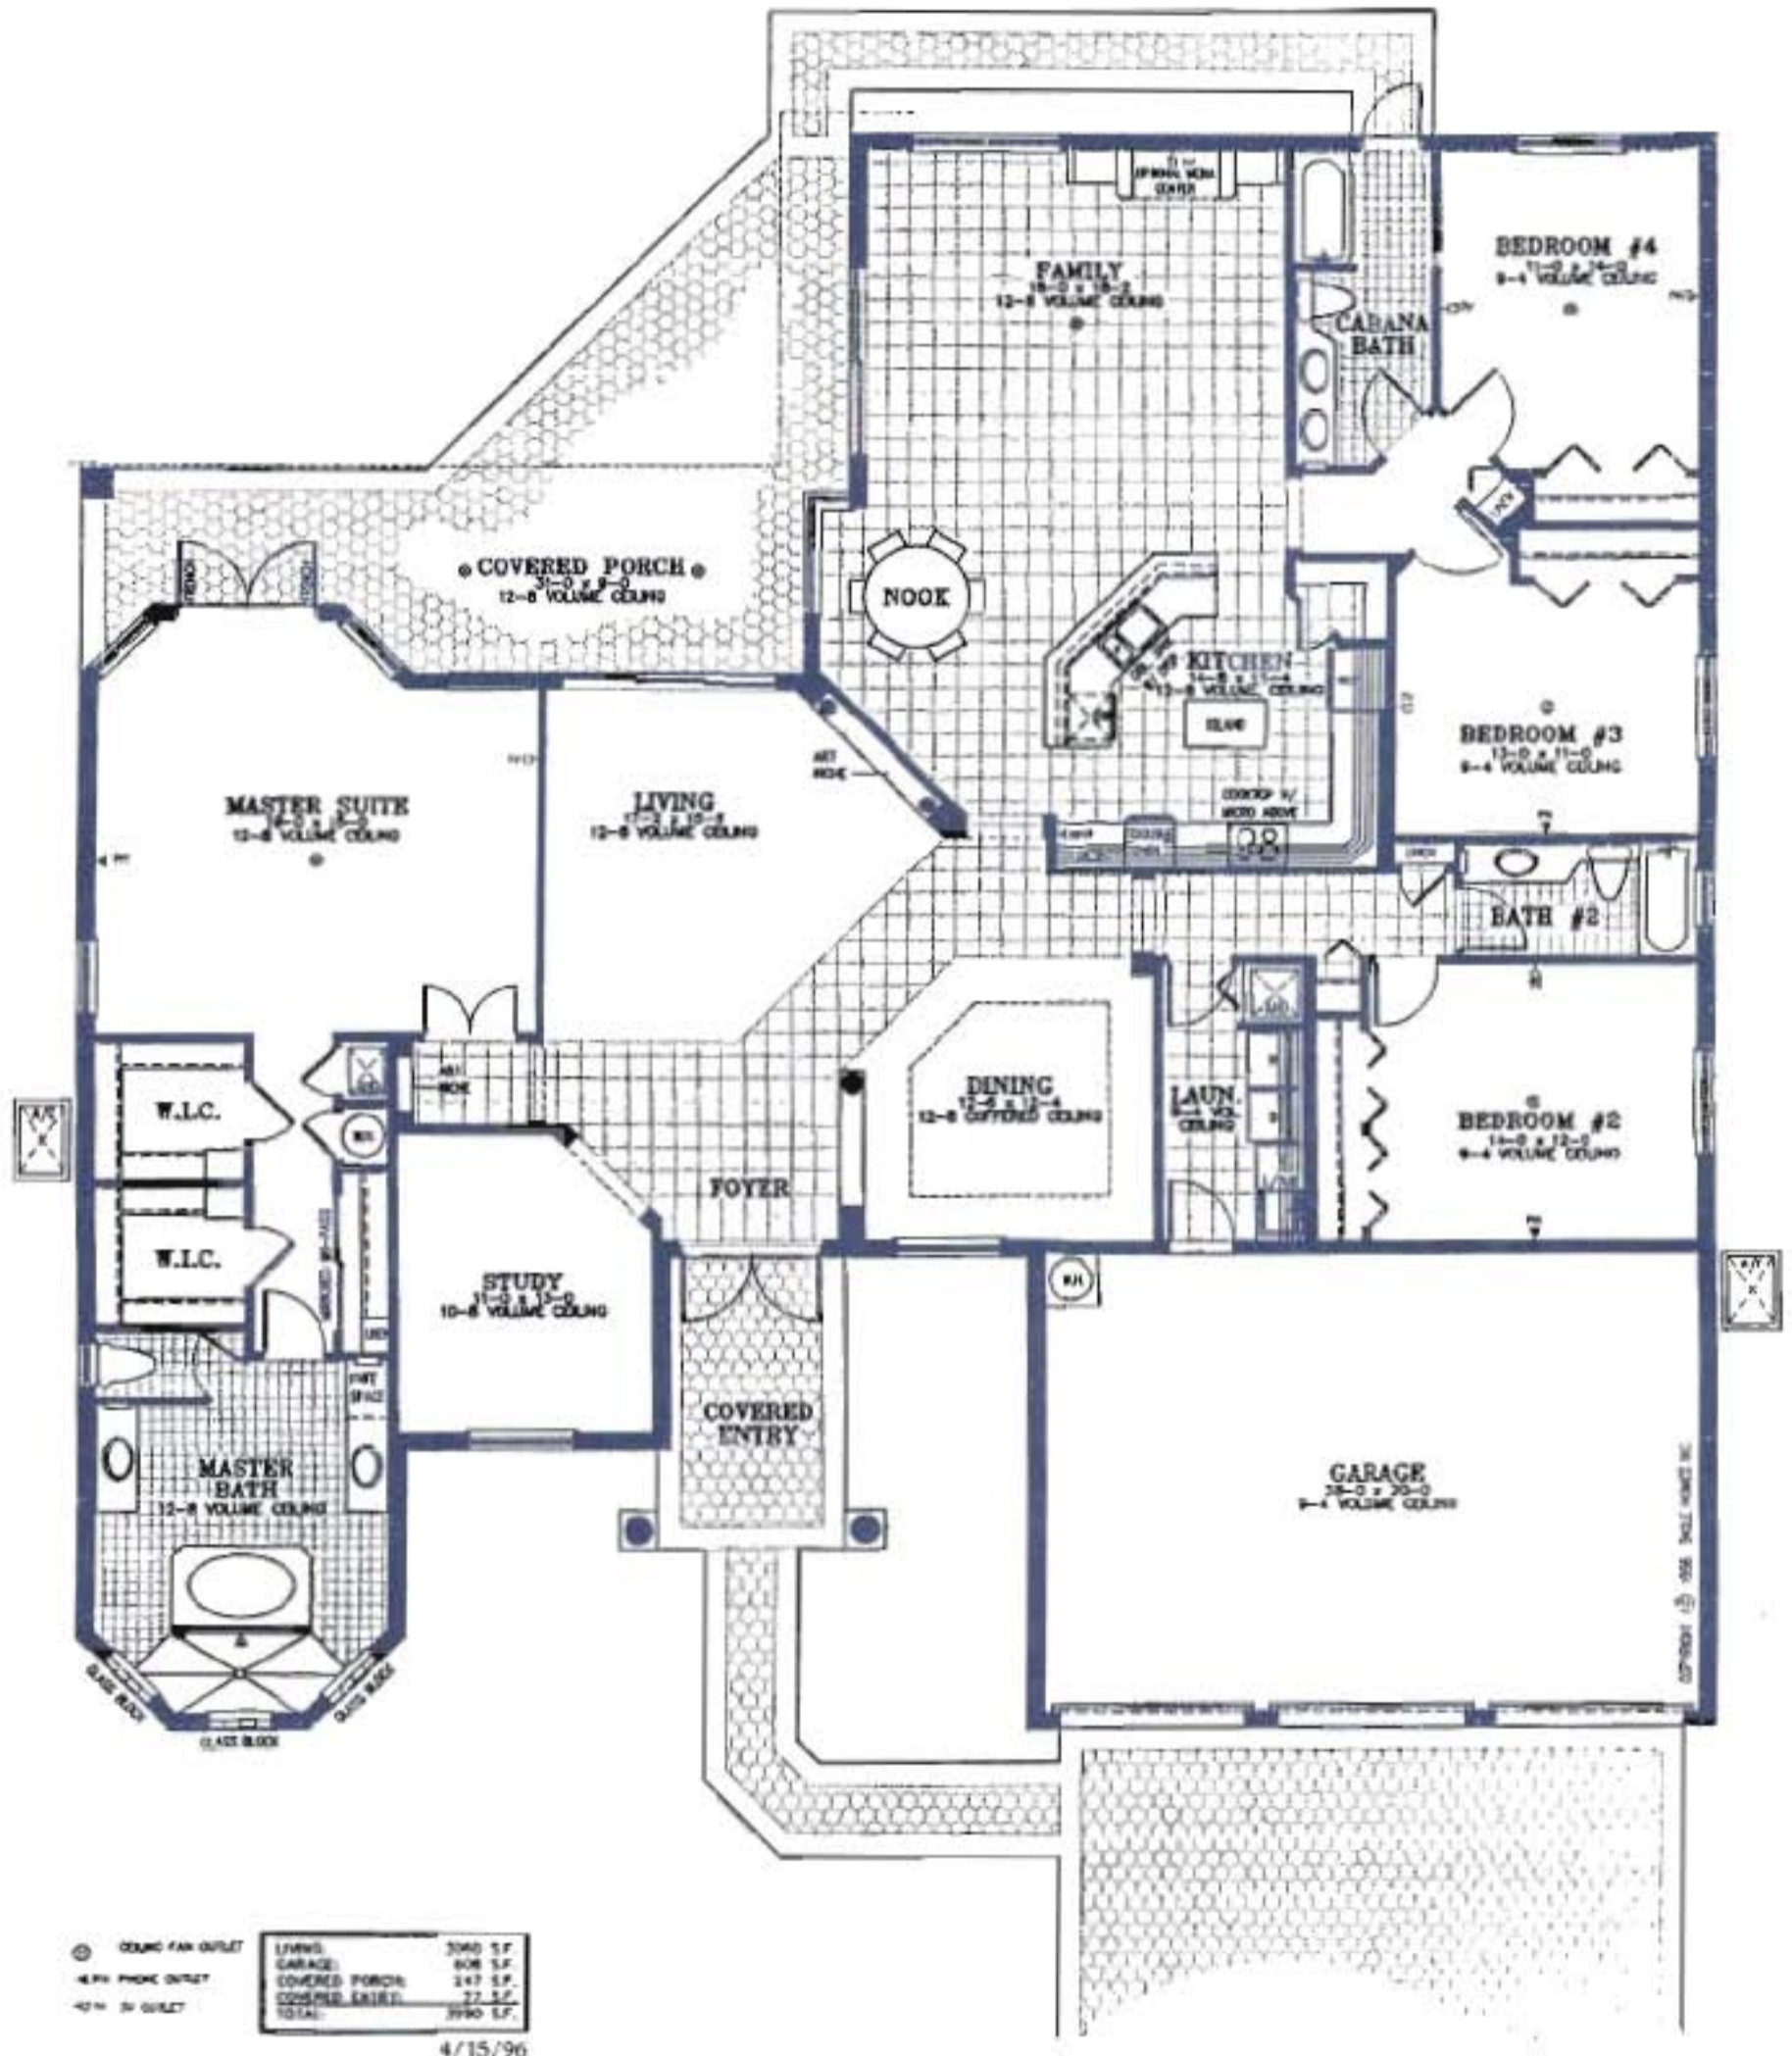

ELEVATION #1
Elevations, architectural details and window locations
subject to change without notice.

PRELIMINARY

Artist's Concept

Pembroke Falls.
THE BEST OF BROWARD.

Lenox
4 Bedrooms Plus Study, 3 Baths
Formal Dining Room, Family Room
Covered Porch, 3 Car Garage

Pembroke Falls.
THE BEST OF BROWARD.

Lenox
4 Bedrooms Plus Study, 3 Baths
Formal Dining Room, Family Room
Covered Porch, 3 Car Garage

Lenox

4 Bedrooms Plus Study, 3 Baths
Formal Dining Room, Family Room
Covered Porch, 3 Car Garage

FLOOR PLAN

Preliminary Floor Plan. All dimensions are approximate. The seller reserves the right to change and/or alter materials, specifications, features, dimensions, design, landscaping and prices without notice. Landscaping is provided in the front yard only.