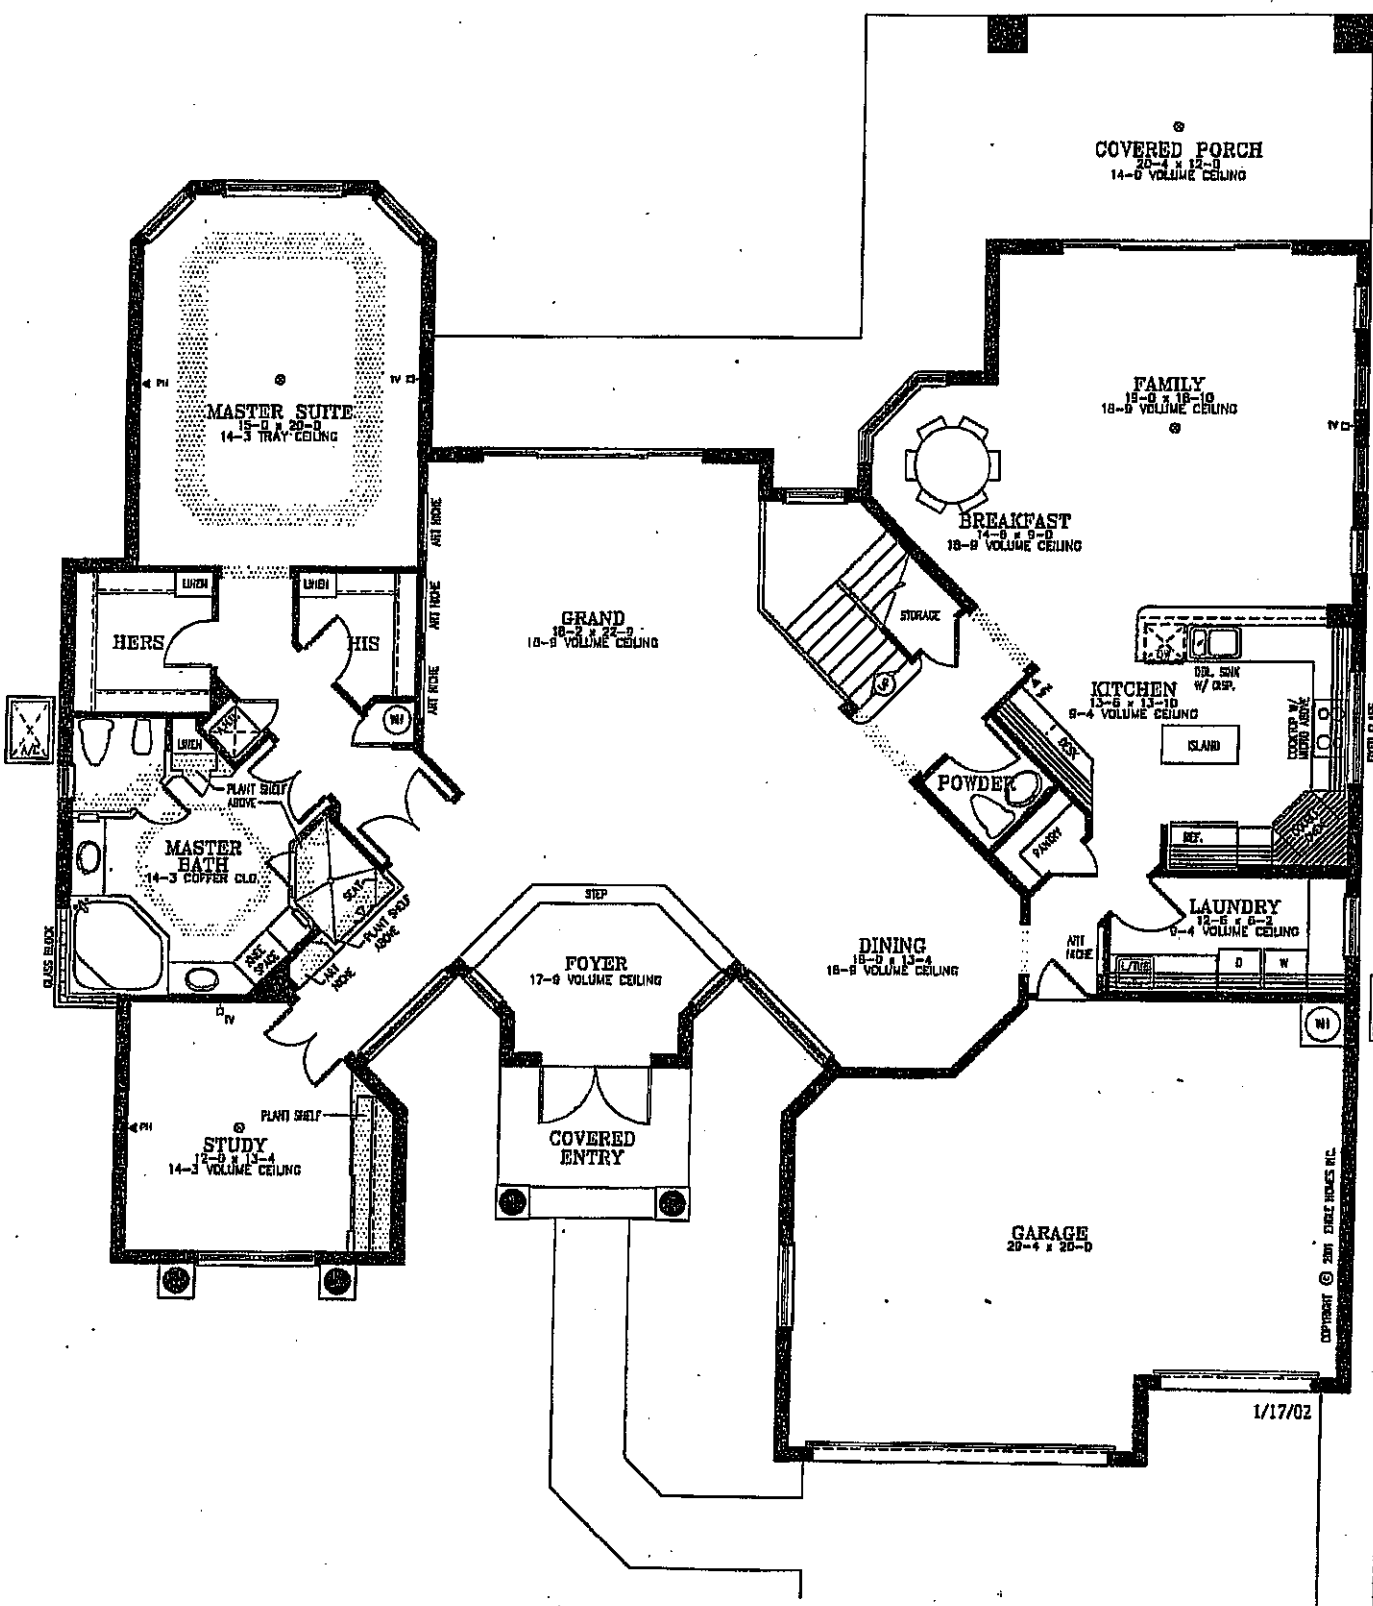

FLOOR PLAN

2 Story, 4 Bedrooms Plus Study, 3 1/2 Baths,
Loft, Great Room, Living Room, Formal Dining Room,
Covered Porch, 3 Car Garage

1/17/02

954-745-4735

Keller Williams Realty

FIRST FLOOR LIVING:	2,813 SQ. FT.
SECOND FLOOR LIVING:	971 SQ. FT.
LIVING:	3,784 SQ. FT.
GARAGE:	664 SQ. FT.
COVERED PORCH:	244 SQ. FT.
COVERED ENTRY:	83 SQ. FT.
TOTAL:	4,775 SQ. FT.