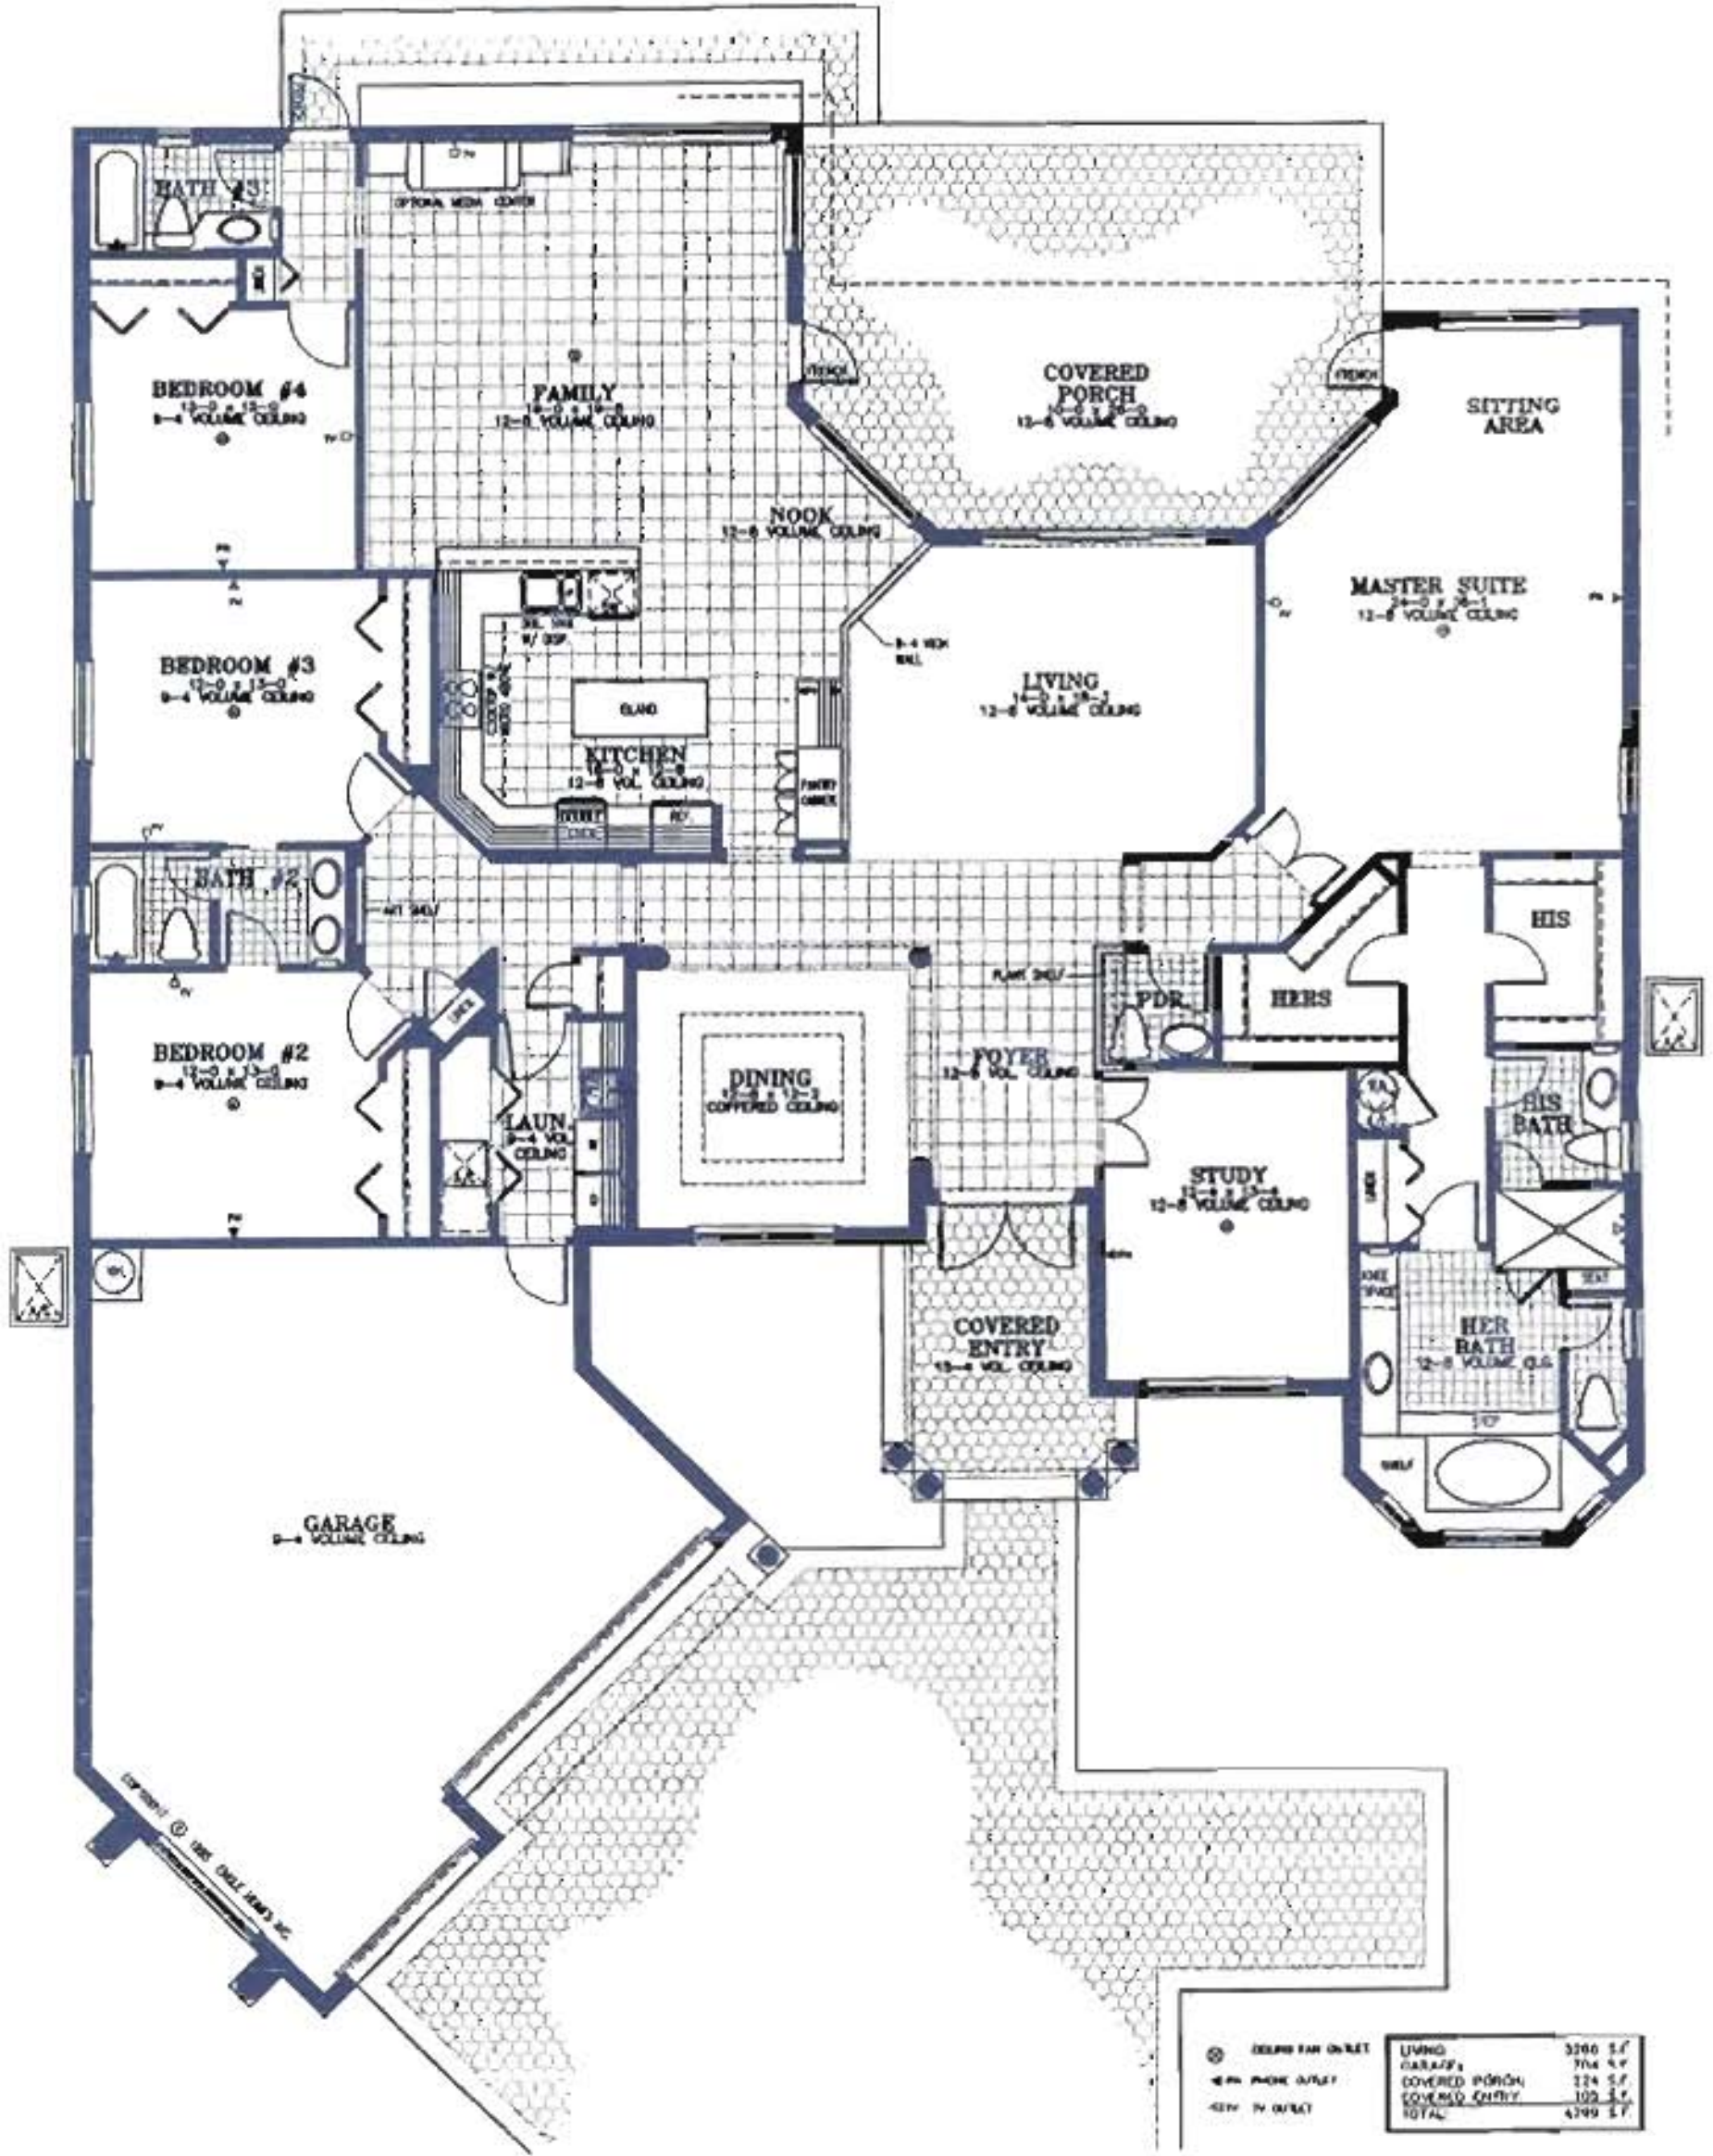

Pembroke Falls
THE BEST OF BROWARD

Baccarat

4 Bedrooms Plus Study, 3 1/2 Baths
Formal Dining Room, Family Room
Covered Porch, 3 Car Garage

Pembroke Falls
THE BEST OF BROWARD

Baccarat

4 Bedrooms Plus Study, 3 1/2 Baths
Formal Dining Room, Family Room
Covered Porch, 3 Car Garage

Baccarat

4 Bedrooms Plus Study, 3 1/2 Baths
 Formal Dining Room, Family Room
 Covered Porch, 3 Car Garage

FLOOR PLAN

Preliminary Floor Plan. All dimensions are approximate. The seller reserves the right to change and/or alter materials, specifications, features, dimensions, designs, landscaping and prices without notice. Landscaping is provided in the front yard only.