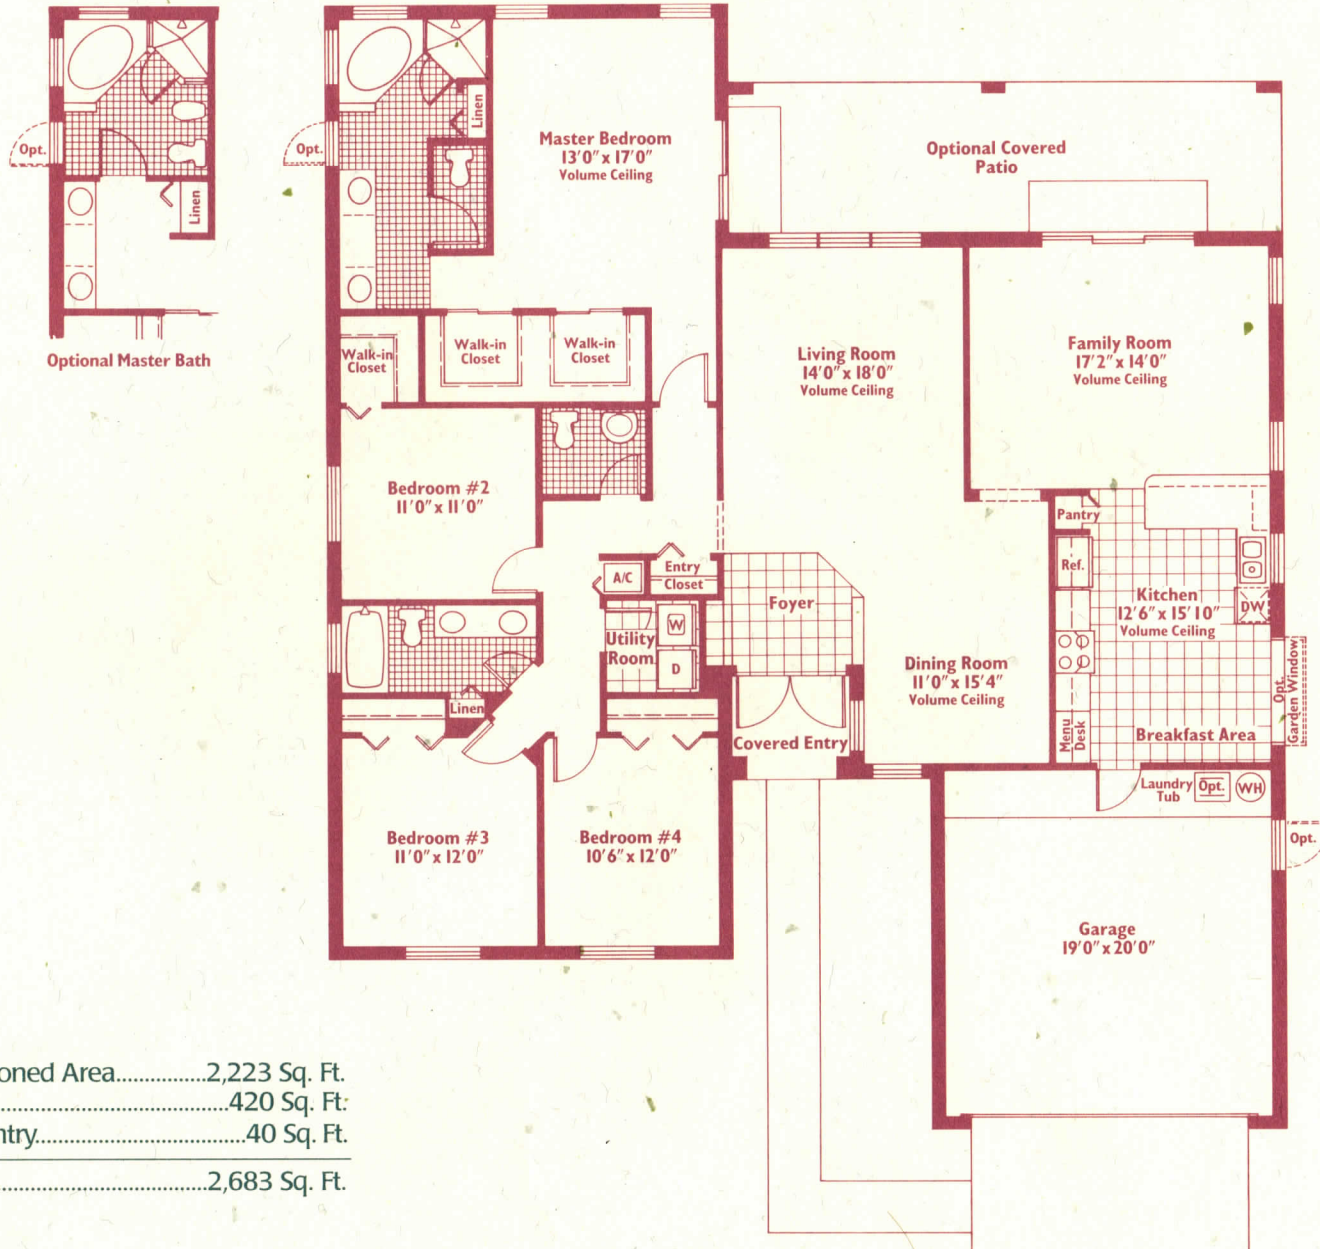

The Barrington

4 Bedrooms, 2 1/2 Baths, Family Room, and 2-Car Garage

Air Conditioned Area.....2,223 Sq. Ft.
 Garage.....420 Sq. Ft.
 Covered Entry.....40 Sq. Ft.
 Total.....2,683 Sq. Ft.

Plans, specifications, dimensions, materials, elevations and availability subject to change without prior notice.
 Floor plans not to scale and may be reverse (mirror image) of those shown. Landscaping depicted not to scale and may vary as to maturity and number.