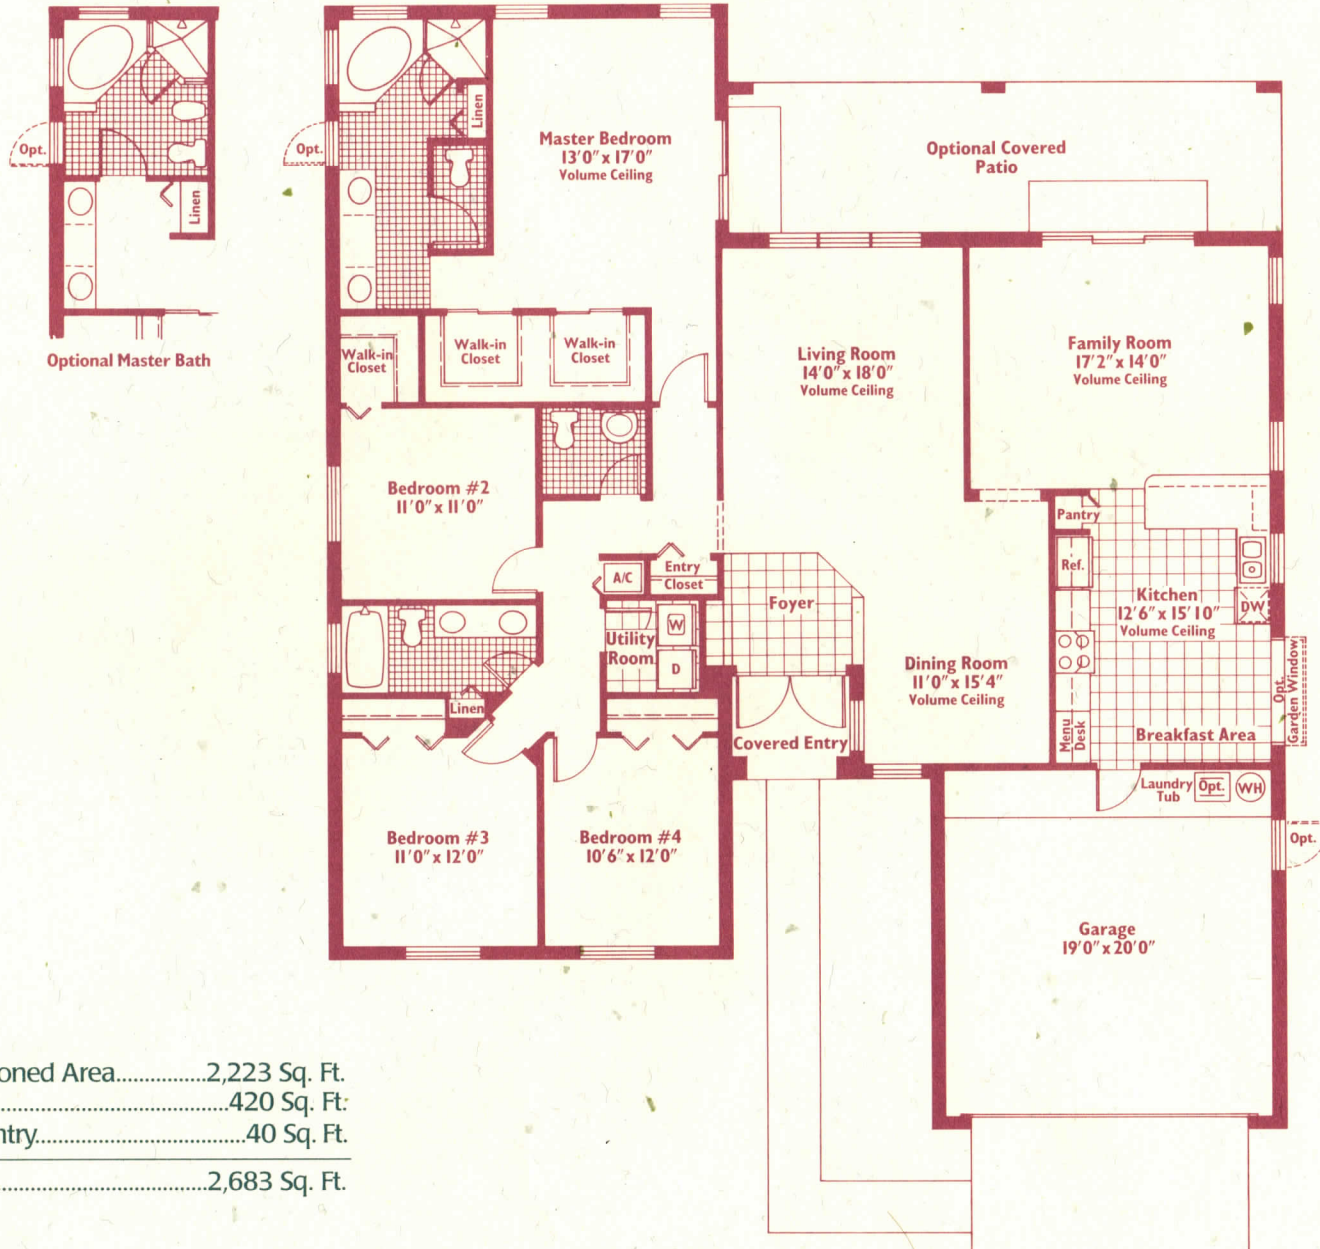

# The Barrington

4 Bedrooms, 2 1/2 Baths, Family Room, and 2-Car Garage

Air Conditioned Area.....2,223 Sq. Ft.  
 Garage.....420 Sq. Ft.  
 Covered Entry.....40 Sq. Ft.  
 Total.....2,683 Sq. Ft.

Plans, specifications, dimensions, materials, elevations and availability subject to change without prior notice.  
 Floor plans not to scale and may be reverse (mirror image) of those shown. Landscaping depicted not to scale and may vary as to maturity and number.