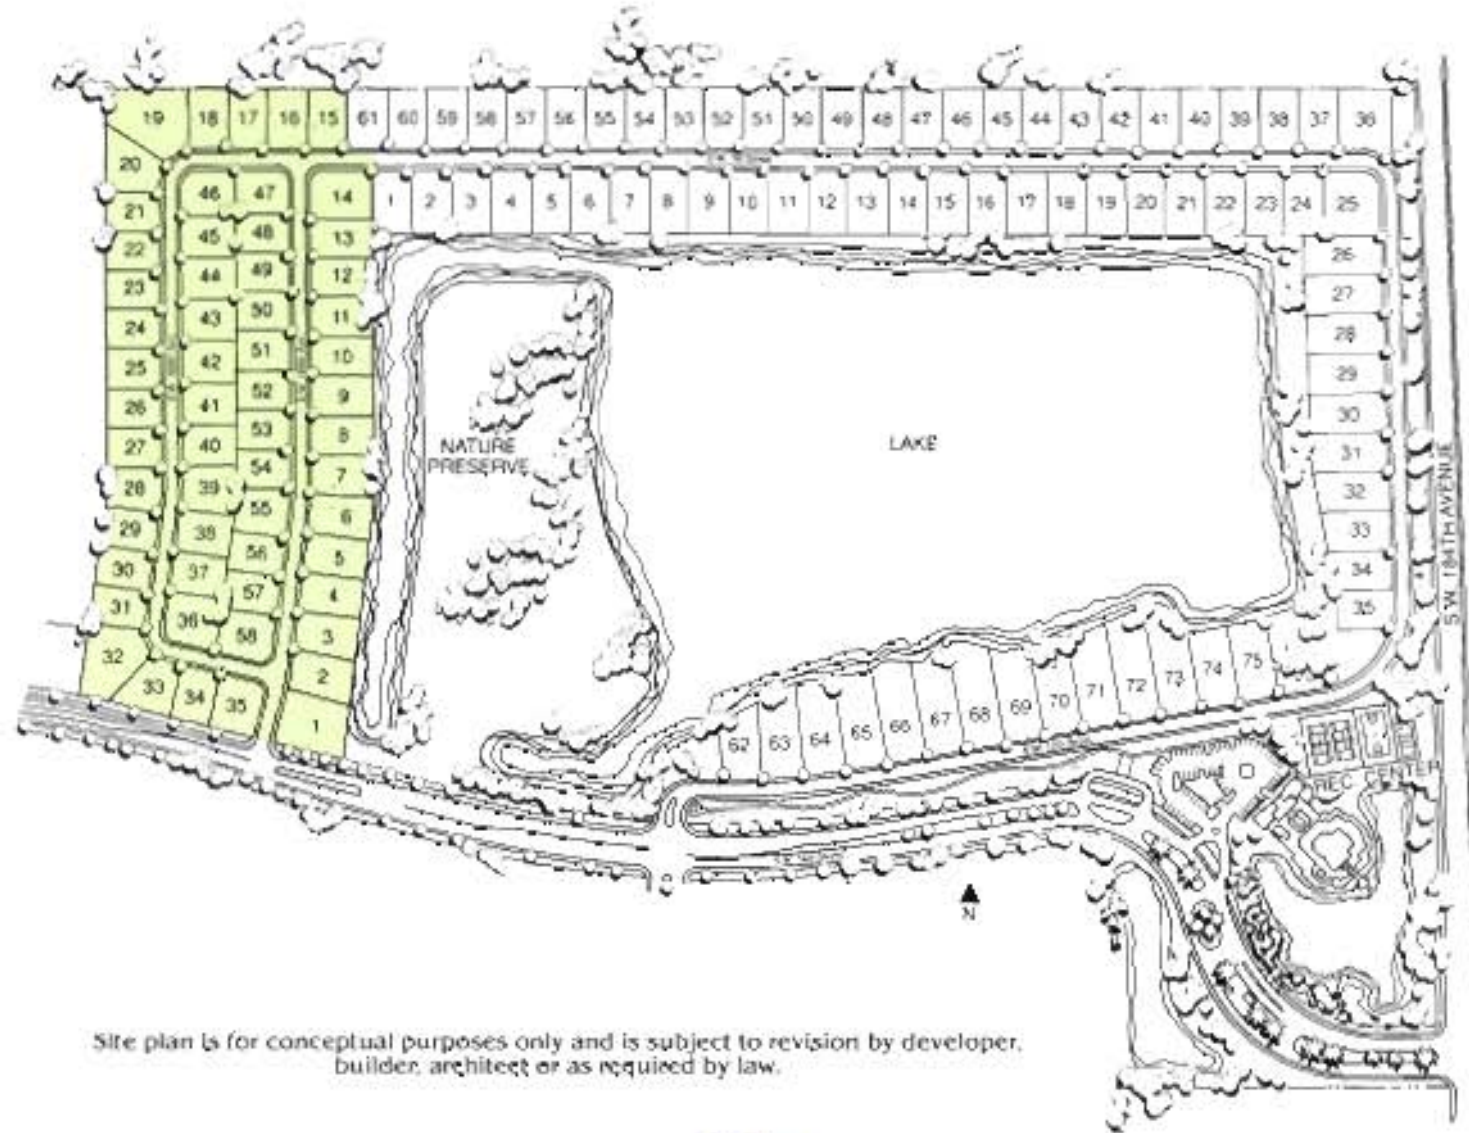

The Monarch Series Site Plan

Site plan is for conceptual purposes only and is subject to revision by developer, builder, architect or as required by law.

ENCANTADA

at Pembroke Pines

1000 S.W. 184 Terrace, Pembroke Pines, FL 33029. (954) 435-2225