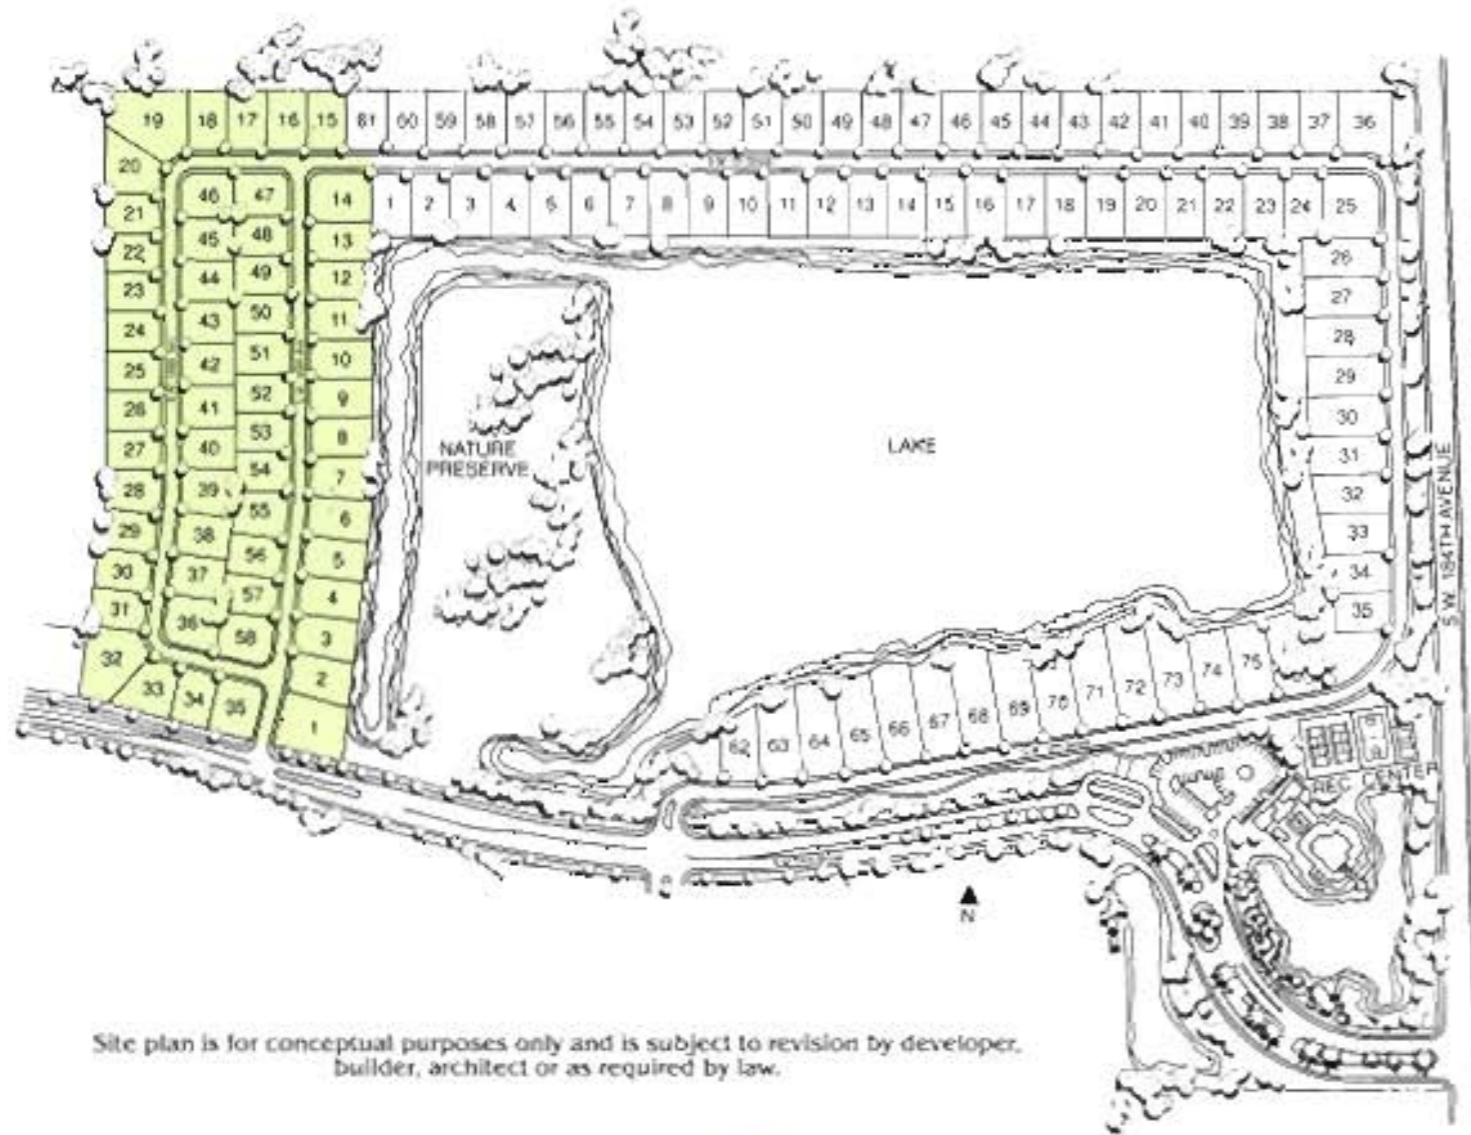

The Monarch Series Site Plan

Site plan is for conceptual purposes only and is subject to revision by developer, builder, architect or as required by law.

ENCANTADA

at Pembroke Pines

1000 S.W. 184 Terrace, Pembroke Pines, FL 33029. (954) 435-2225

Levitt Homes

Building quality homes since 1929.

The Farrington

Five Bedrooms, Family Room, Three and One-Half Baths, Three-Car Garage

Artist's rendering

Artist's rendering

The Monarch Series

The Farrington