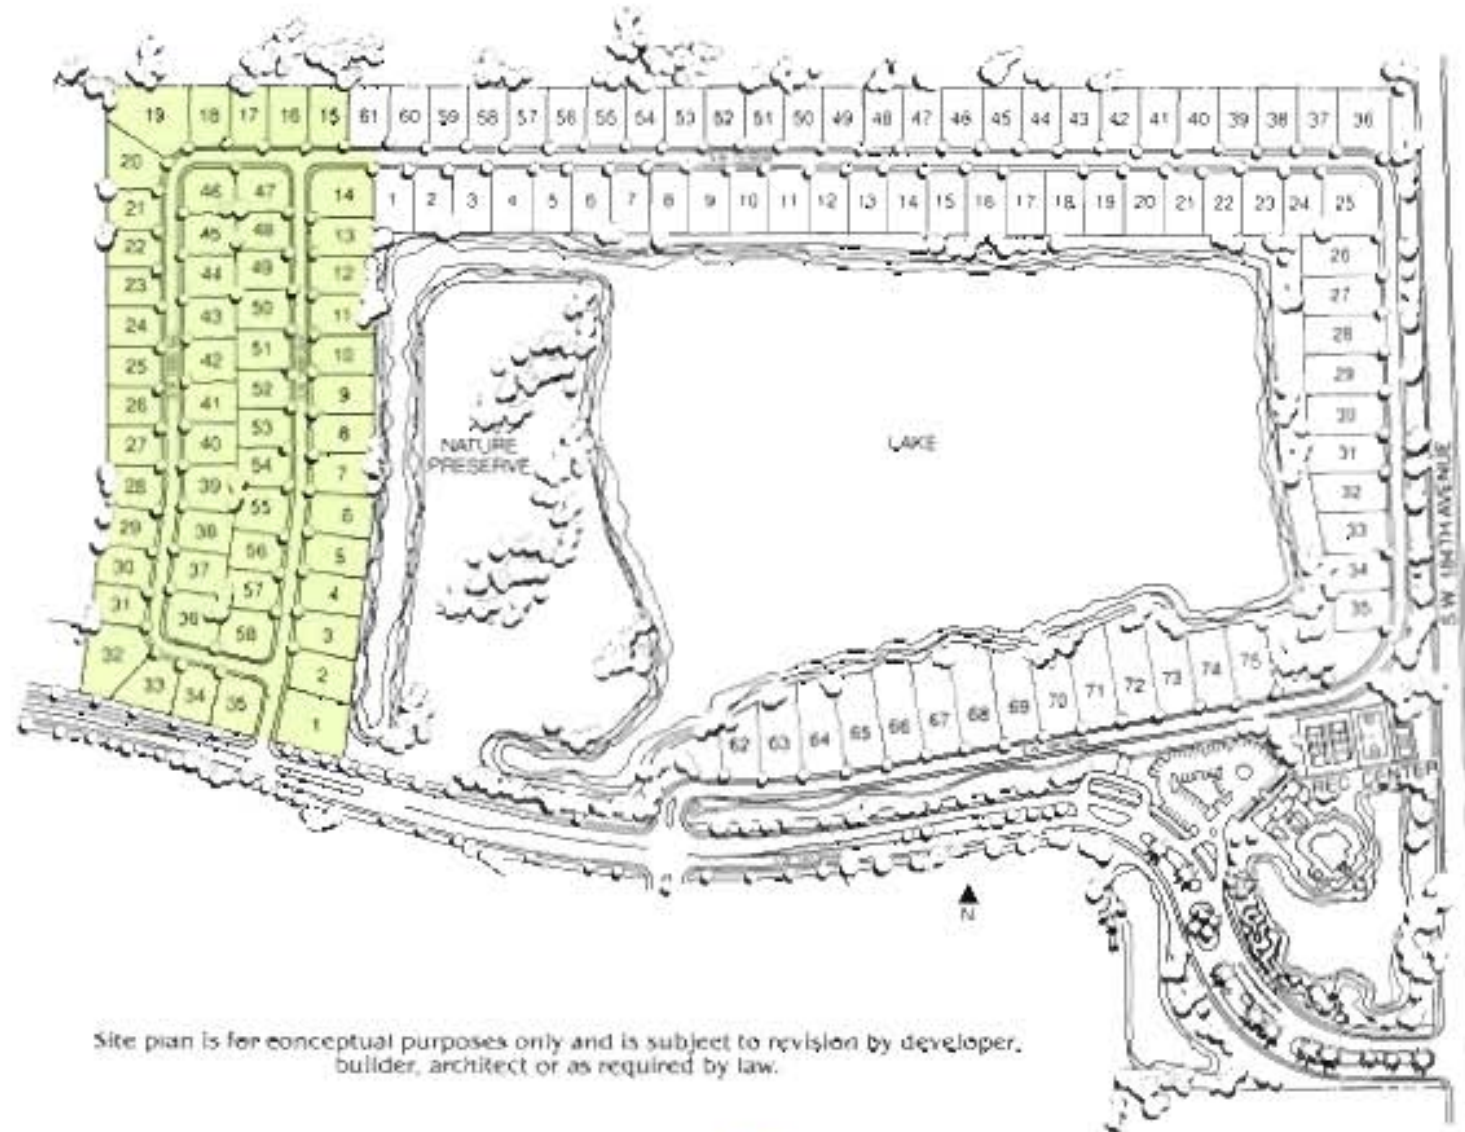

The Monarch Series Site Plan

Site plan is for conceptual purposes only and is subject to revision by developer, builder, architect or as required by law.

ENCANTADA

at Pembroke Pines

1000 S.W. 184 Terrace, Pembroke Pines, FL 33029. (954) 436-2225

Levitt Homes

Building quality homes since 1929.

The Corniche

Four Bedrooms, Family Room,
Play Area, Three Baths, Three-Car Garage

Artist's rendering

Artist's rendering

The Monarch Series

The Corniche

Four Bedrooms, Family Room,
Play Area, Three Baths, Three-Car Garage

All dimensions and specifications are approximate and subject to change.

Compliments of

Willard
REALTY TEAM

954-745-4735

Keller Williams Realty