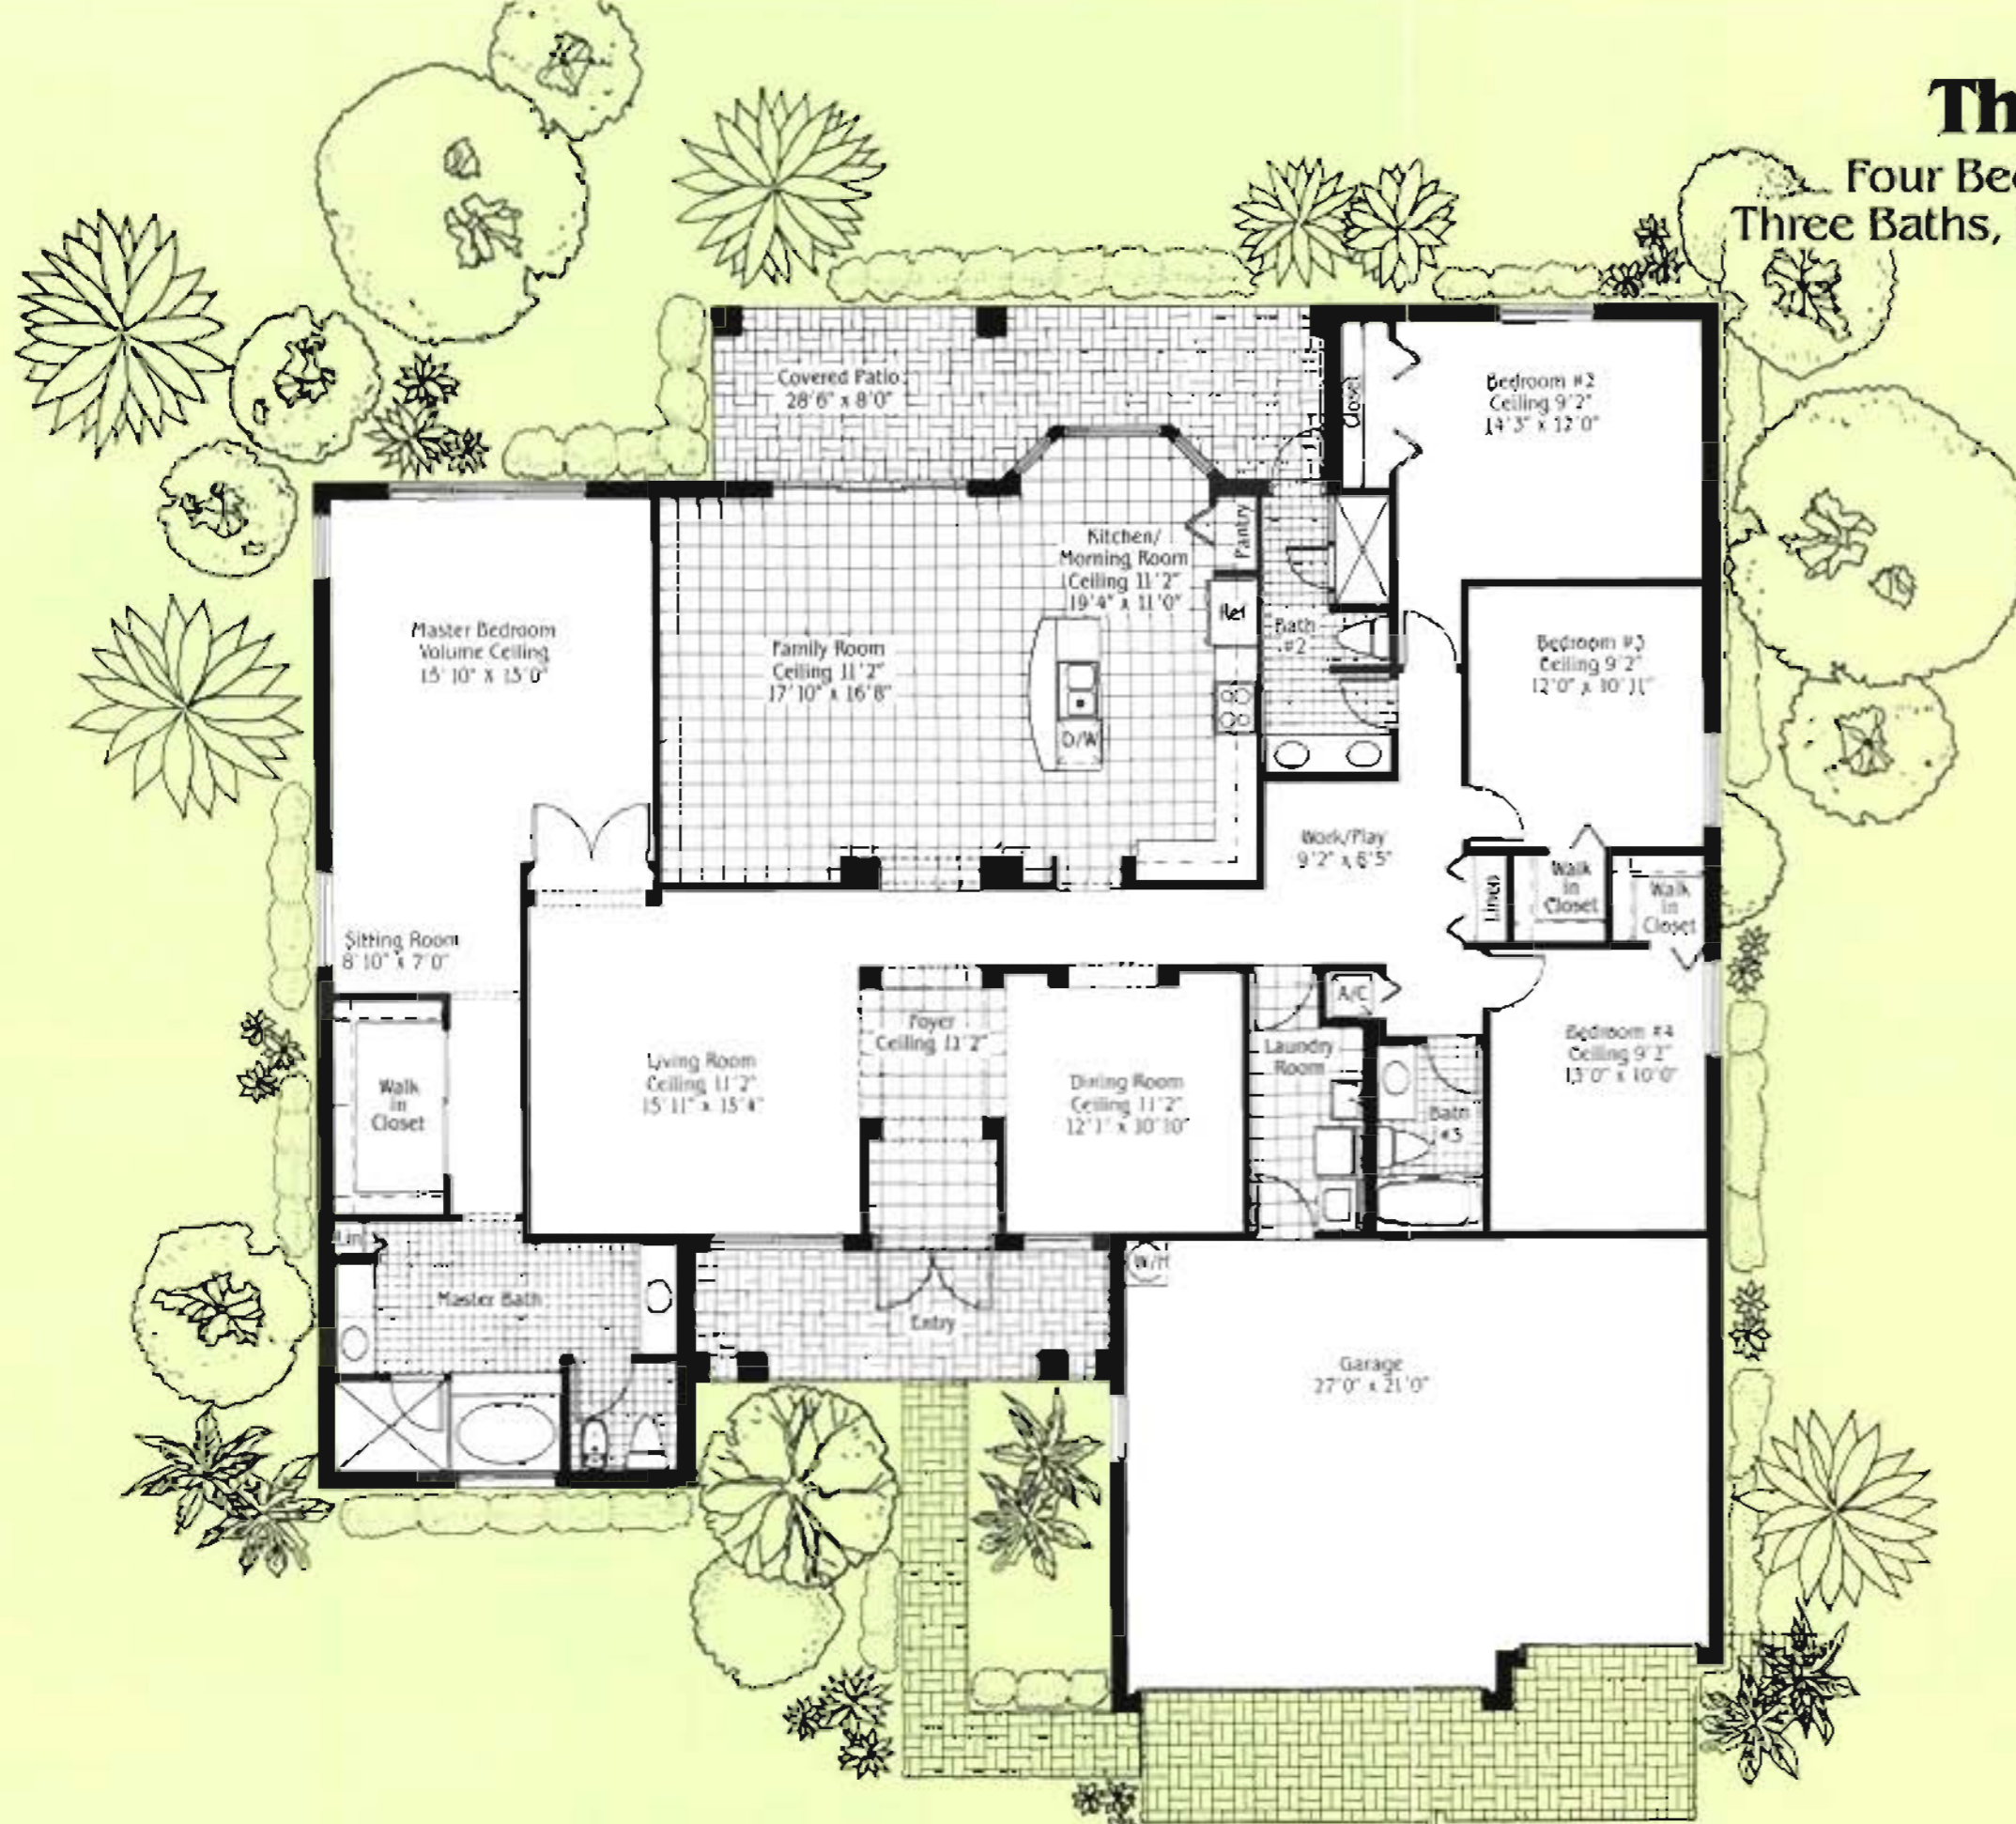

The Monarch Series Site Plan

Site plan is for conceptual purposes only and is subject to revision by developer, builder, architect or as required by law.

ENCANTADA

at Pembroke Pines

1000 S.W. 184 Terrace, Pembroke Pines, FL 33029. (954) 435-2225

Levitt Homes

Building quality homes since 1929.

The Brittany

Four Bedrooms, Family Room,
Three Baths, Play Area, Three-Car Garage

Artist's rendering

Artist's rendering

The Monarch Series

The Brittany

Four Bedrooms, Family Room,
Three Baths, Play Area, Three-Car Garage

A/C SQ. FT. 2,644
TOTAL SQ. FT. 5,563

All dimensions and specifications are approximate and

Compliments of

954-745-4735

Keller Williams Realty