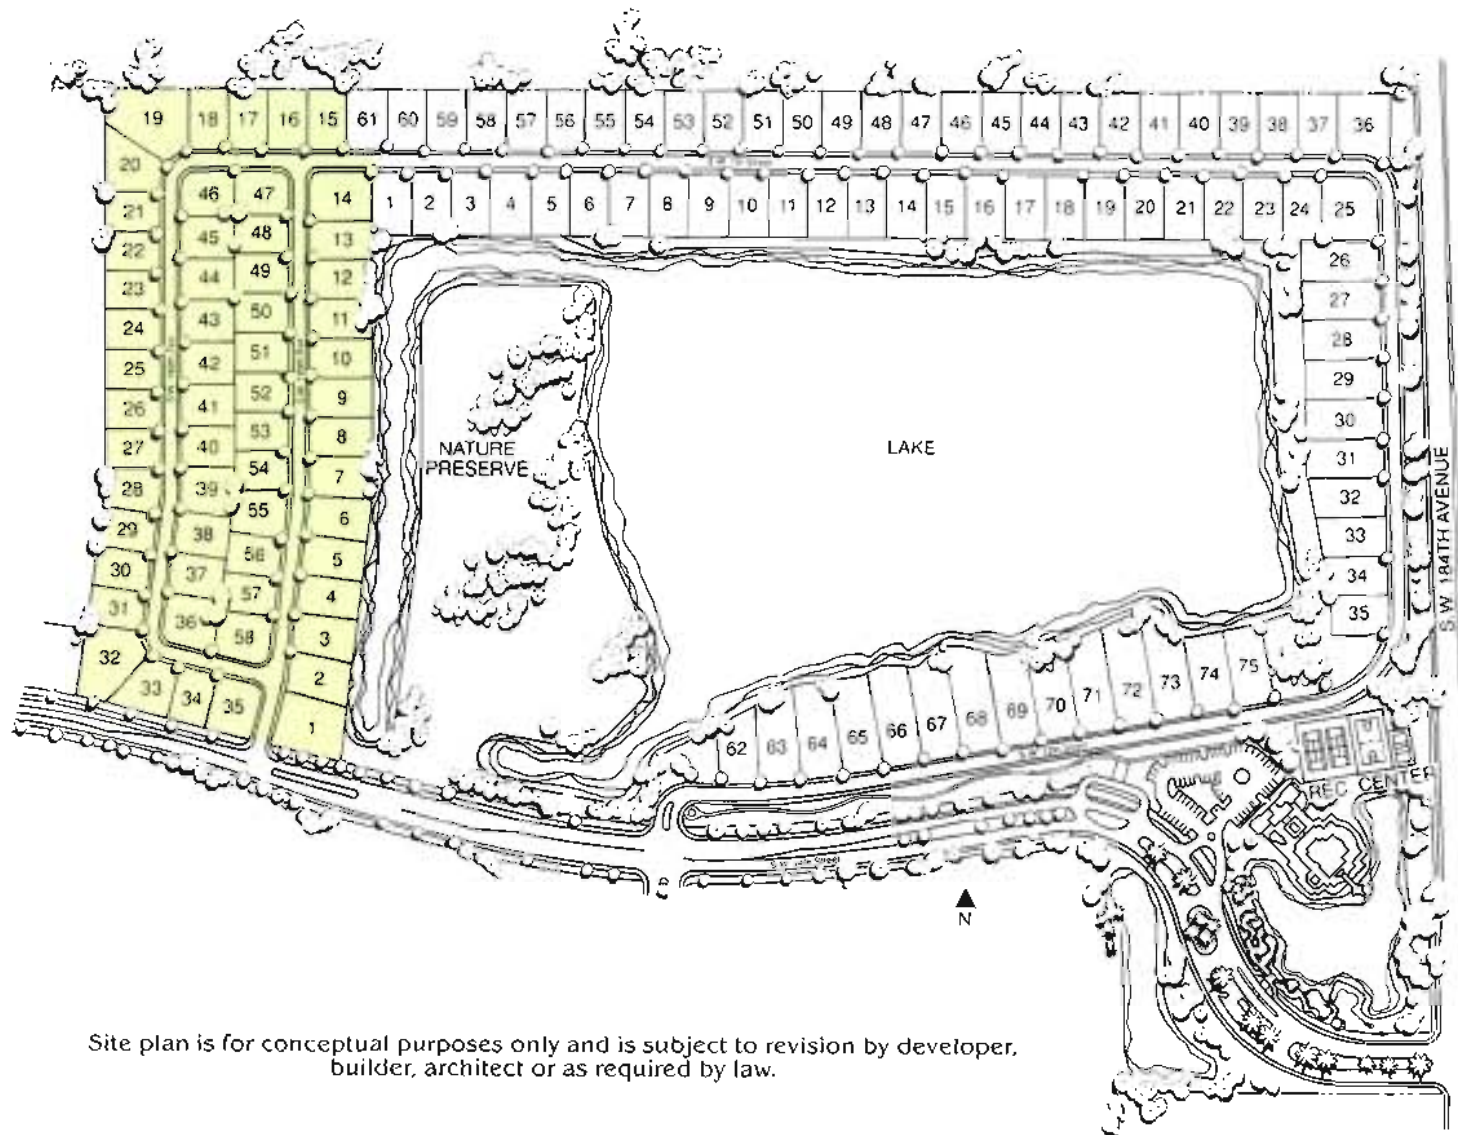

The Monarch Series Site Plan

Site plan is for conceptual purposes only and is subject to revision by developer, builder, architect or as required by law.

ENCANTADA

at Pembroke Pines

1000 S.W. 184 Terrace, Pembroke Pines, FL 33029. (954) 435-2225

Levitt Homes

Building quality homes since 1929.

The Brittany

Four Bedrooms, Family Room,
Three Baths, Play Area, Three-Car Garage

Artist's rendering

Artist's rendering

The Monarch Series

The Brittany

Four Bedrooms, Family Room,
Three Baths, Play Area, Three-Car Garage

A/C SQ. FT. 2,644
TOTAL SQ. FT. 5,563

All dimensions and specifications are approximate and

Compliments of

954-745-4735

Keller Williams Realty