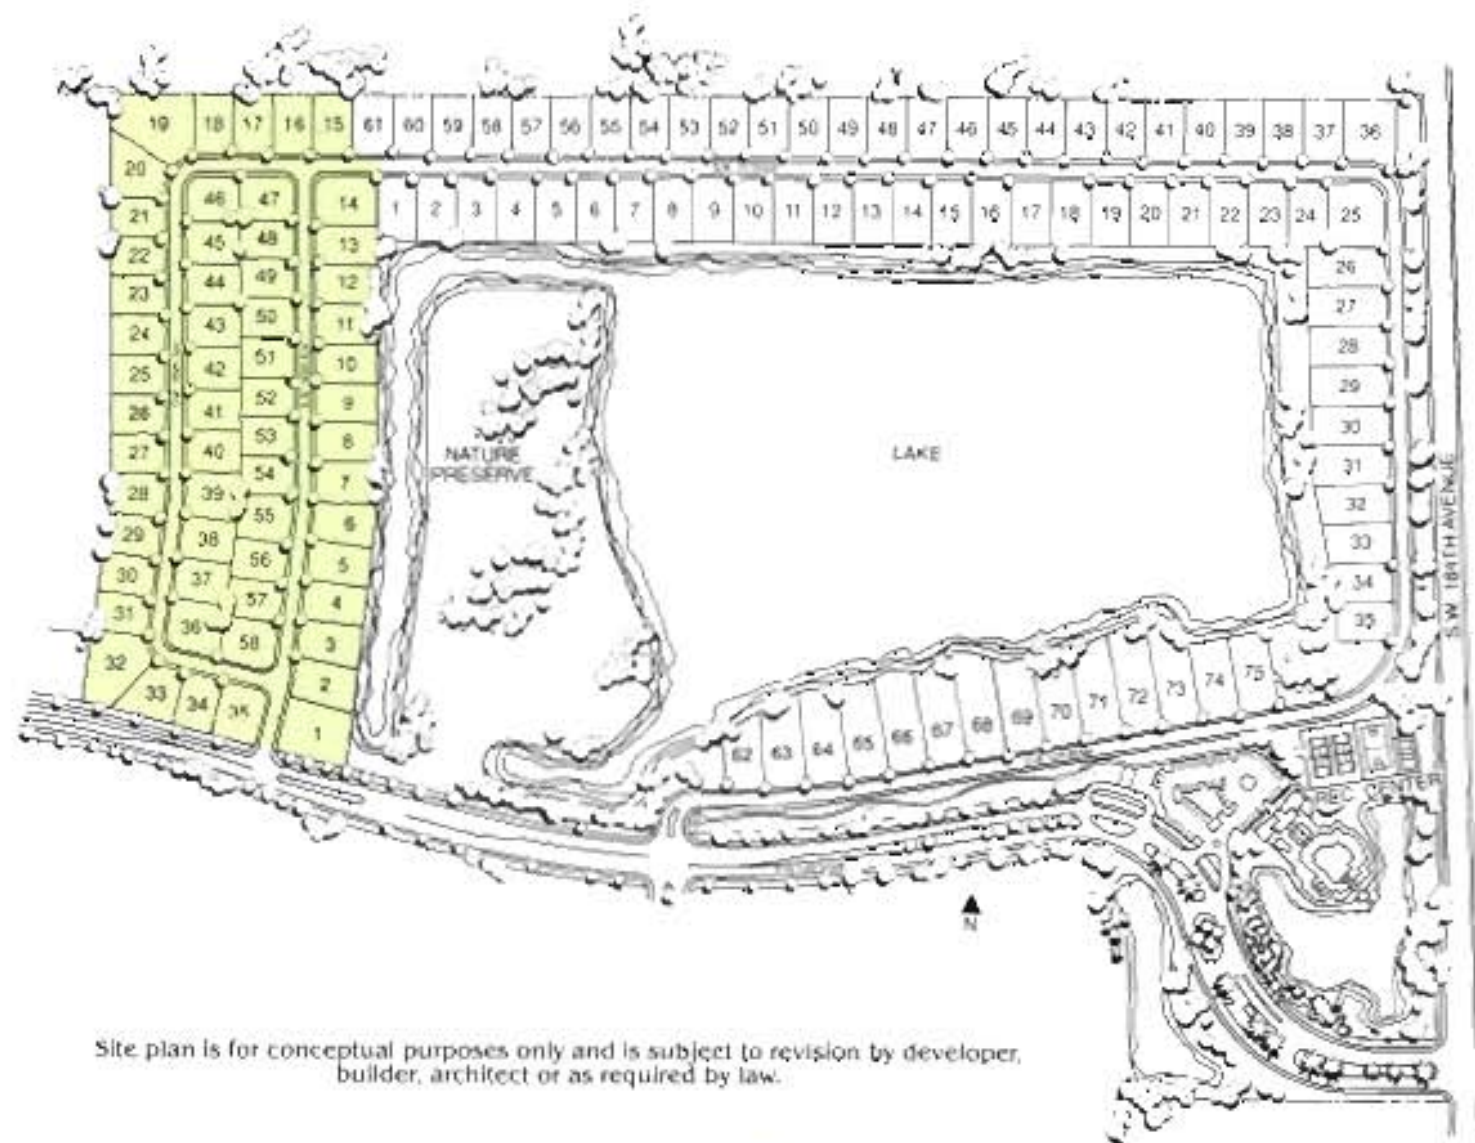

The Monarch Series Site Plan

Site plan is for conceptual purposes only and is subject to revision by developer, builder, architect or as required by law.

ENCANTADA

at Pembroke Pines

1000 S.W. 184 Terrace, Pembroke Pines, FL 33029. (954) 435-2225

Levitt Homes

Building quality homes since 1929.

The Ardmore

Four Bedrooms, Family Room,
Three Baths, Three-Car Garage

Artist's rendering

Artist's rendering

The Monarch Series

The Ardmore

Four Bedrooms, Family Room,
Three Baths, Three-Car Garage

All dimensions and specifications are approximate and subject to change.

954-745-4735
Keller Williams Realty