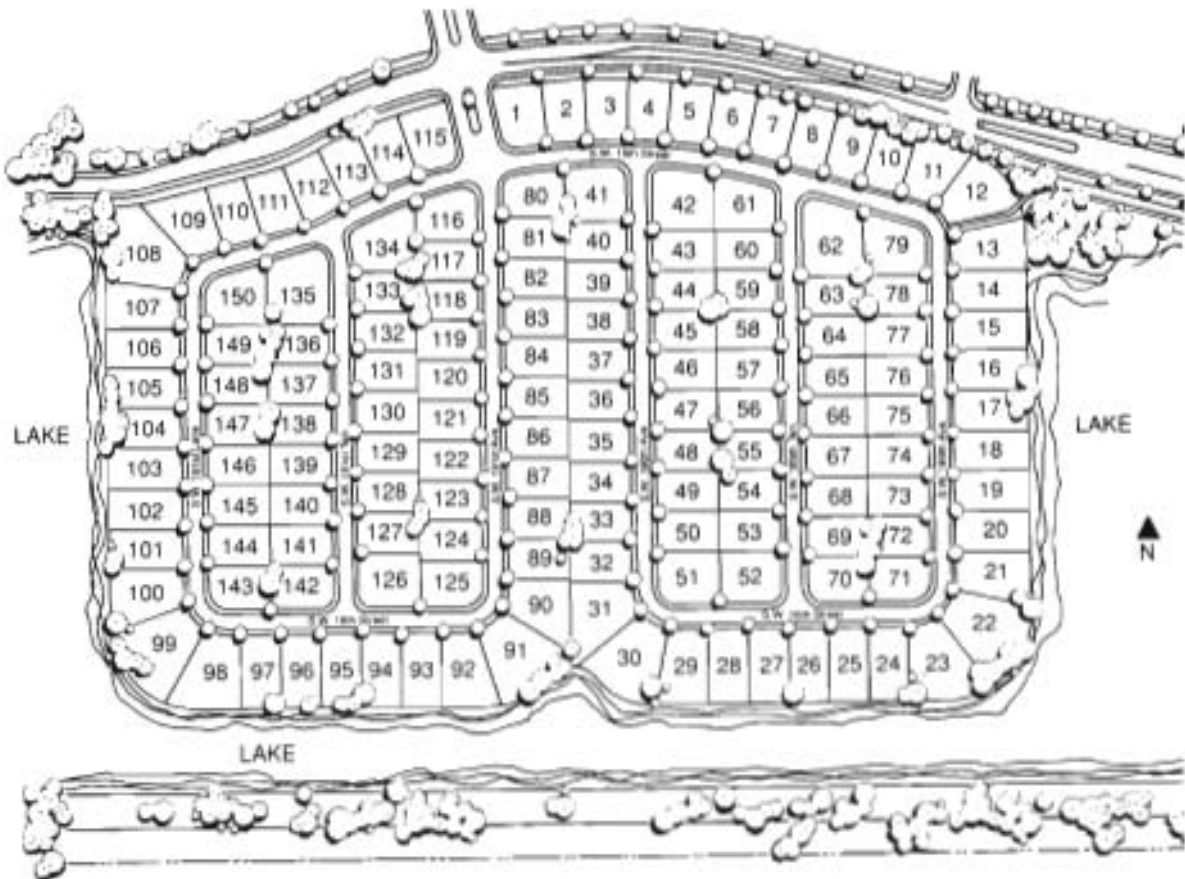

The Grande Series Site Plan

Site plan is for conceptual purposes only and is subject to revision by developer, builder, architect or as required by law.

ENCANTADA

at Pembroke Pines

1523 S.W. 189th Avenue, Pembroke Pines, FL 33029. (954) 437-0031