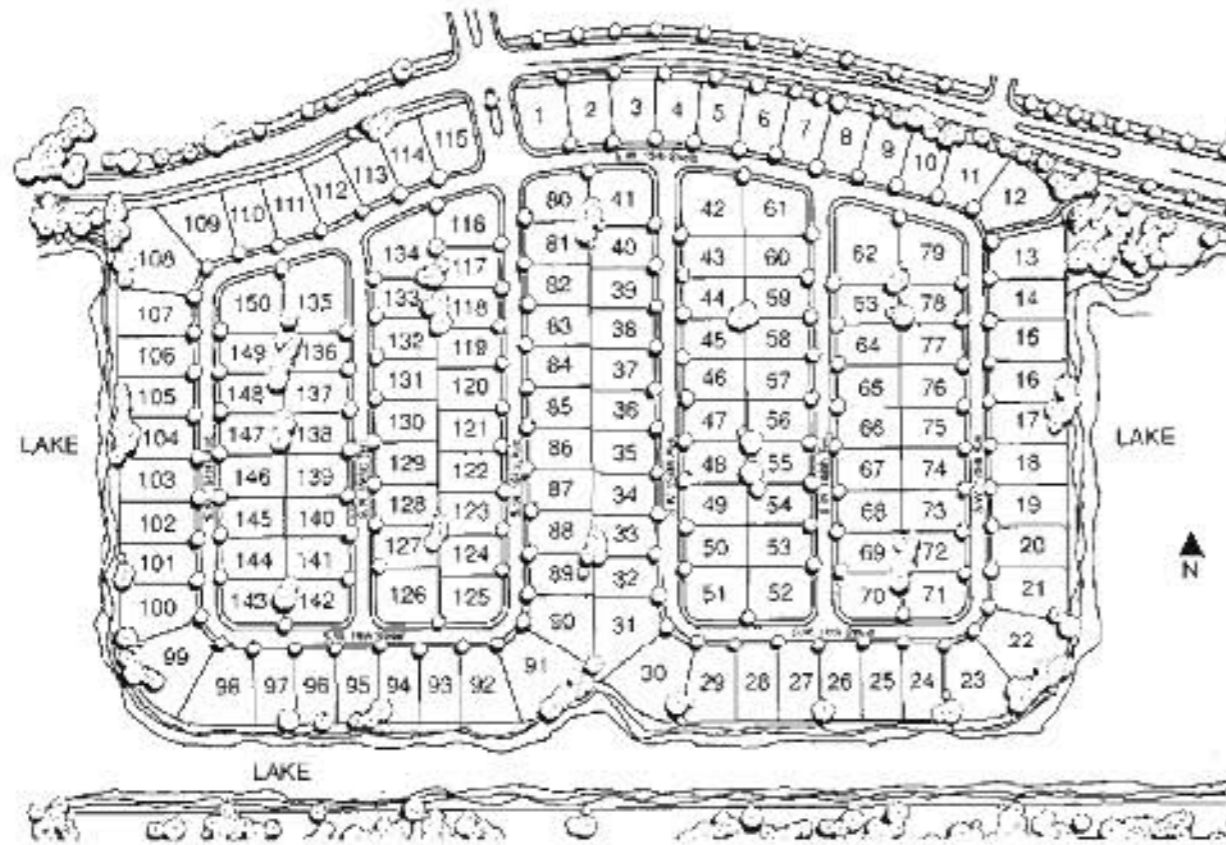

The Grande Series

Site Plan

Site plan is for conceptual purposes only and is subject to revision by developer, builder, architect or as required by law.

ENCANTADA

at Pembroke Pines

1523 S.W. 189th Avenue, Pembroke Pines, FL 33029, (954) 437-0031.

Levitt Homes

Building quality homes since 1929.

The Greenbriar II

Six Bedrooms, Family Room, Play or Study Area,
Four and One-Half Baths, Three-Car Garage

The Grande Series